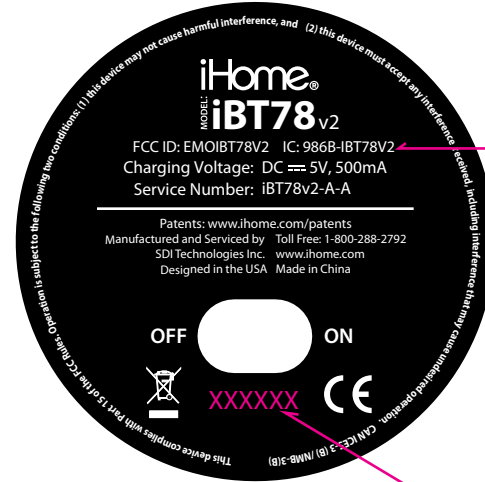

iHome

GAW

Title: Bluetooth Portable Color Changing Speaker

Version: 1

Model #: iBT78v2

Designer: Mitchell Bailey

Date: 10.16.2017

CONFIDENTIAL and PROPRIETARY:

Charging Red LED & Pairing Blue LED (Under Grille)

Model Plate-USA/Canada
color: Cool gray 7C
matte black PET cut sheet
May 07, 2018

May 07, 2018

Label Location

Date Code location size: 10PT

All Graphics in RED are DEBOSSSED with glossy finish. debossed: 0.3mm
All Graphics in PURPLE are EMBOSSSED with glossy finish. embossed: 0.3mm