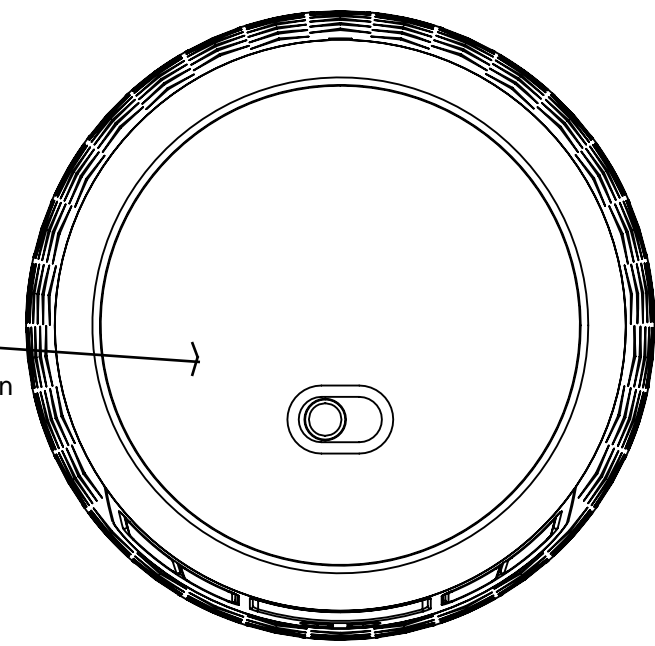

Charging Red LED & Pairing Blue LED (Under Grille)

Model Plate-USA/Canada
color: Cool gray 7C
matte black PET cut sheet
May 07, 2018

May 07, 2018

Label Location

Date Code location size: 10PT

All Graphics in RED are DEBOSSSED with glossy finish. debossed: 0.3mm
All Graphics in PURPLE are EMBOSSSED with glossy finish. embossed: 0.3mm