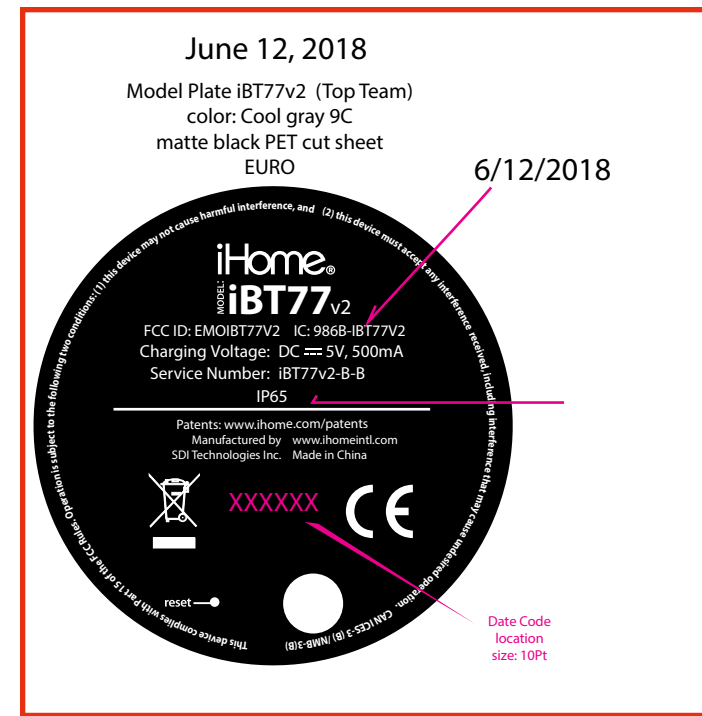

iHome		GAW	
Title: Bluetooth Portable Speaker			
Version: 2		Model #: iBT77v2	
Designer: Mitchell Bailey			
Date: 11.17.2017			
<p>CONFIDENTIAL and PROPRIETARY: The information contained herein including, but not limited to the products, renderings, concepts and designs comprise intellectual property of SDI Technologies Inc. and shall be kept confidential and shall not be used or disclosed by the recipient without the written authority of SDI Technologies Inc.</p>			

Charging Red LED & Pairing Blue/WS Green LED (Under Grille)

All Graphics in RED are DEBOSSSED with glossy finish. debossed: 0.3mm

jack cover removed

All Graphics in RED are DEBOSSSED with glossy finish. debossed: 0.3mm
 All Graphics in PURPLE are EMBOSSSED with glossy finish. embossed: 0.3mm