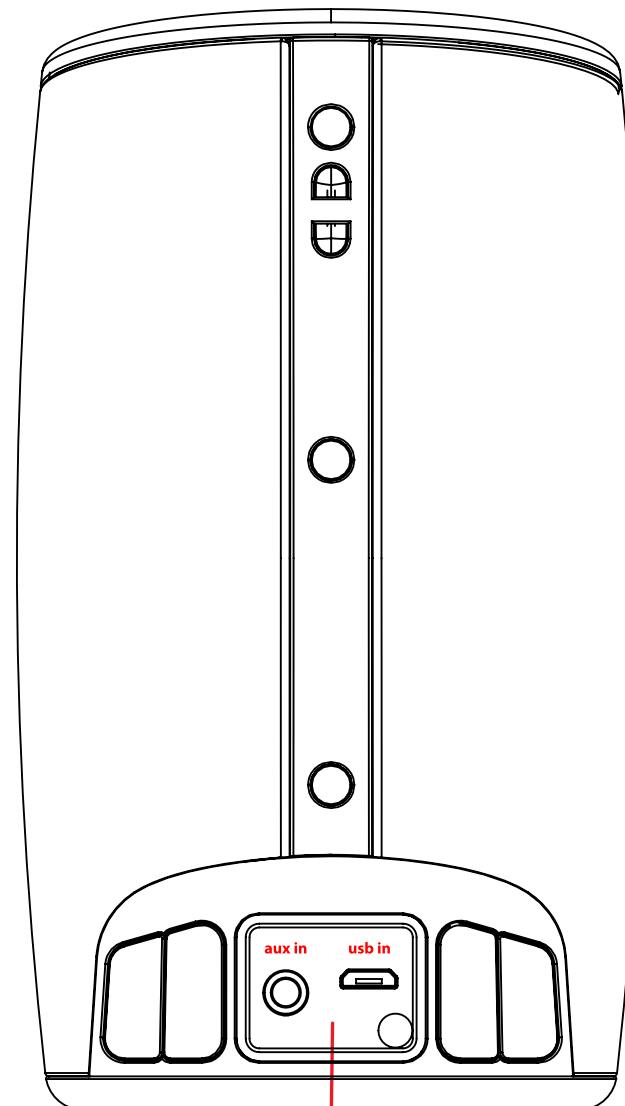

iHome		GAW	
Title: Bluetooth Portable Speaker			
Version: 2		Model #: iBT77v2	
Designer: Mitchell Bailey			
Date: 11.17.2017			
<p>CONFIDENTIAL and PROPRIETARY: The information contained herein including, but not limited to the products, renderings, concepts and designs comprise intellectual property of SDI Technologies Inc. and shall be kept confidential and shall not be used or disclosed by the recipient without the written authority of SDI Technologies Inc.</p>			

Charging Red LED & Pairing Blue/WS Green LED (Under Grille)

All Graphics in RED are DEBOSSSED with glossy finish. debossed: 0.3mm

jack cover removed

All Graphics in RED are DEBOSSSED with glossy finish. debossed: 0.3mm
 All Graphics in PURPLE are EMBOSSSED with glossy finish. embossed: 0.3mm