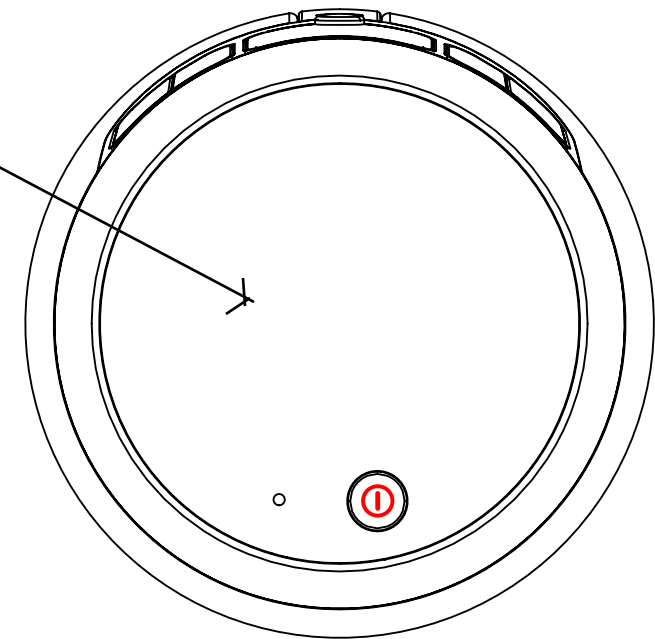

iHome		GAW	
Title: Bluetooth Portable Speaker			
Version: 2		Model #: iBT77v2	
Designer: Mitchell Bailey			
Date: 11.17.2017			
<p>CONFIDENTIAL and PROPRIETARY: The information contained herein including, but not limited to the products, renderings, concepts and designs comprise intellectual property of SDI Technologies Inc. and shall be kept confidential and shall not be used or disclosed by the recipient without the written authority of SDI Technologies Inc.</p>			

Charging Red LED & Pairing Blue/WS Green LED (Under Grille)

All Graphics in RED are DEBOSSSED with glossy finish. debossed: 0.3mm

jack cover removed

All Graphics in RED are DEBOSSSED with glossy finish. debossed: 0.3mm
 All Graphics in PURPLE are EMBOSSSED with glossy finish. embossed: 0.3mm