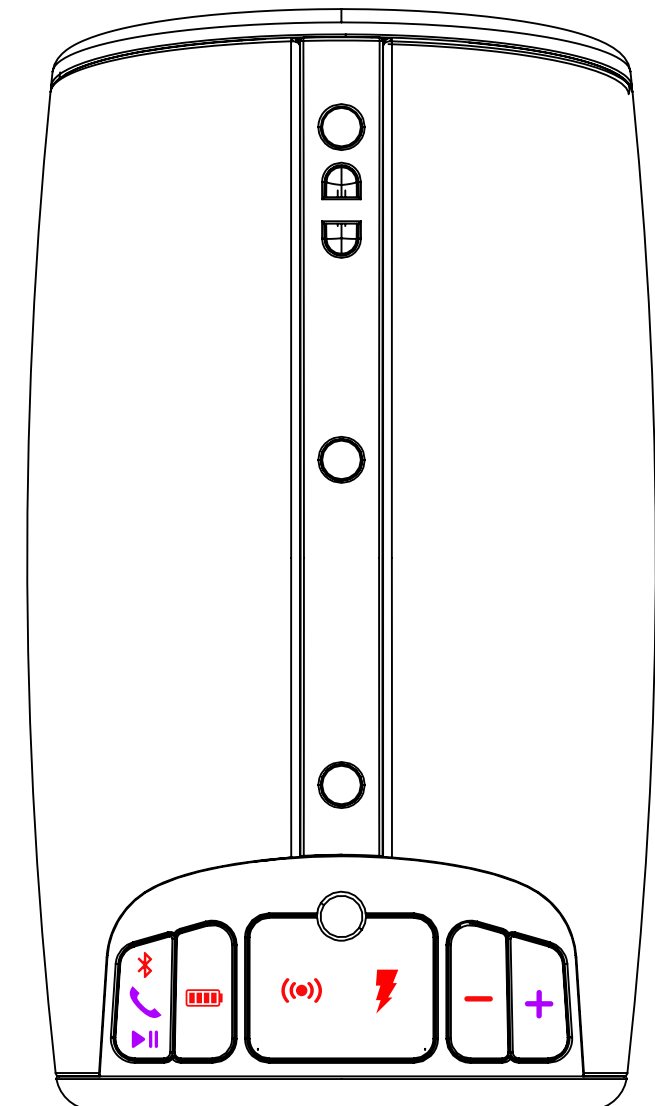

iHome		GAW	
Title: Bluetooth Portable Speaker			
Version: 2		Model #: iBT77v2	
Designer: Mitchell Bailey			
Date: 11.17.2017			
<p>CONFIDENTIAL and PROPRIETARY: The information contained herein including, but not limited to the products, renderings, concepts and designs comprise intellectual property of SDI Technologies Inc. and shall be kept confidential and shall not be used or disclosed by the recipient without the written authority of SDI Technologies Inc.</p>			

Charging Red LED & Pairing Blue/WS Green LED (Under Grille)

All Graphics in RED are DEBOSSSED with glossy finish. debossed: 0.3mm

jack cover removed

All Graphics in RED are DEBOSSSED with glossy finish. debossed: 0.3mm
 All Graphics in PURPLE are EMBOSSSED with glossy finish. embossed: 0.3mm