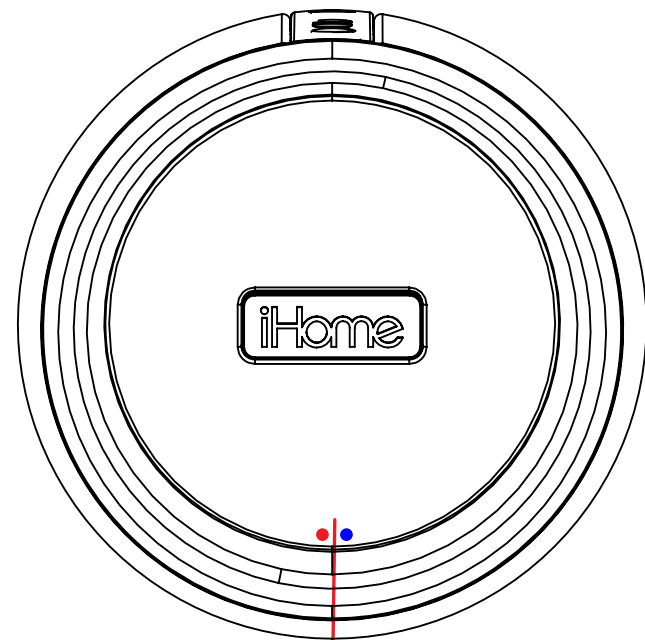

iHome		GAW	
Title: Bluetooth Portable Speaker			
Version: 2		Model #: iBT77v2	
Designer: Mitchell Bailey			
Date: 11.17.2017			
<p>CONFIDENTIAL and PROPRIETARY: The information contained herein including, but not limited to the products, renderings, concepts and designs comprise intellectual property of SDI Technologies Inc. and shall be kept confidential and shall not be used or disclosed by the recipient without the written authority of SDI Technologies Inc.</p>			

Charging Red LED & Pairing Blue/WS Green LED (Under Grille)

All Graphics in RED are DEBOSSSED with glossy finish. debossed: 0.3mm

jack cover removed

All Graphics in RED are DEBOSSSED with glossy finish. debossed: 0.3mm
 All Graphics in PURPLE are EMBOSSSED with glossy finish. embossed: 0.3mm