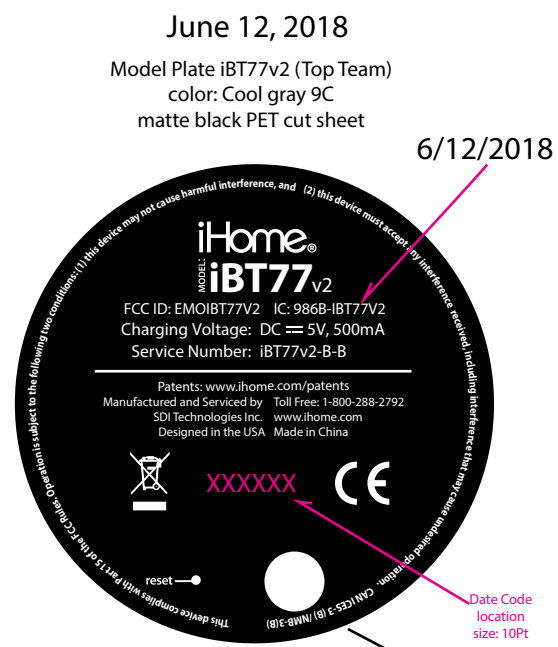

iHome		GAW	
Title: Bluetooth Portable Speaker			
Version: 2		Model #: iBT77v2	
Designer: Mitchell Bailey			
Date: 11.17.2017			
<p>CONFIDENTIAL and PROPRIETARY: The information contained herein including, but not limited to the products, renderings, concepts and designs comprise intellectual property of SDI Technologies Inc. and shall be kept confidential and shall not be used or disclosed by the recipient without the written authority of SDI Technologies Inc.</p>			

Charging Red LED & Pairing Blue/WS Green LED (Under Grille)

All Graphics in RED are DEBOSSSED with glossy finish. debossed: 0.3mm

jack cover removed

All Graphics in RED are DEBOSSSED with glossy finish. debossed: 0.3mm
 All Graphics in PURPLE are EMBOSSSED with glossy finish. embossed: 0.3mm