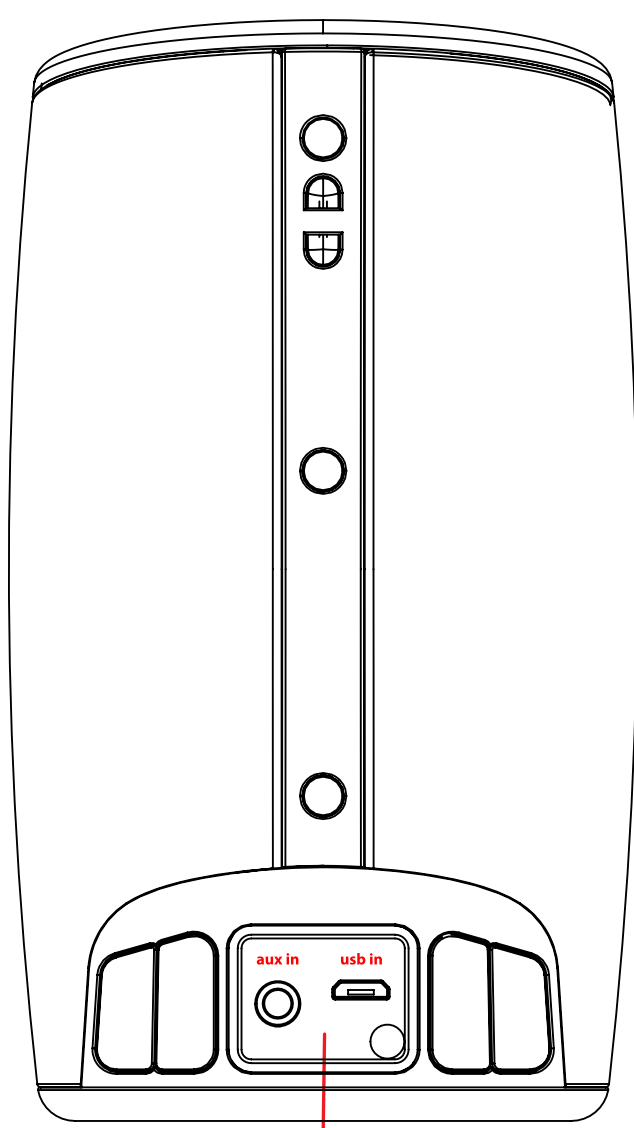

iHome GAW

Version: 7	Model #: iBT77
Designer: Mitchell Bailey	
Date: 2.27.2017	
<p>CONFIDENTIAL and PROPRIETARY: The information contained herein including, but not limited to the products, renderings, concepts and designs comprise intellectual property of SDI Technologies Inc. and shall be kept confidential and shall not be used or disclosed by the recipient without the written authority of SDI Technologies Inc.</p>	

Model Plate
 color: Cool gray 9C
 matte black PET cut sheet
 Feb 28, 2017

All Graphics in RED are DEBOSSSED with glossy finish. debossed: 0.3mm

All Graphics in RED are DEBOSSSED with glossy finish. debossed: 0.3mm
 All Graphics in PURPLE are EMBOSSSED with glossy finish. embossed: 0.3mm