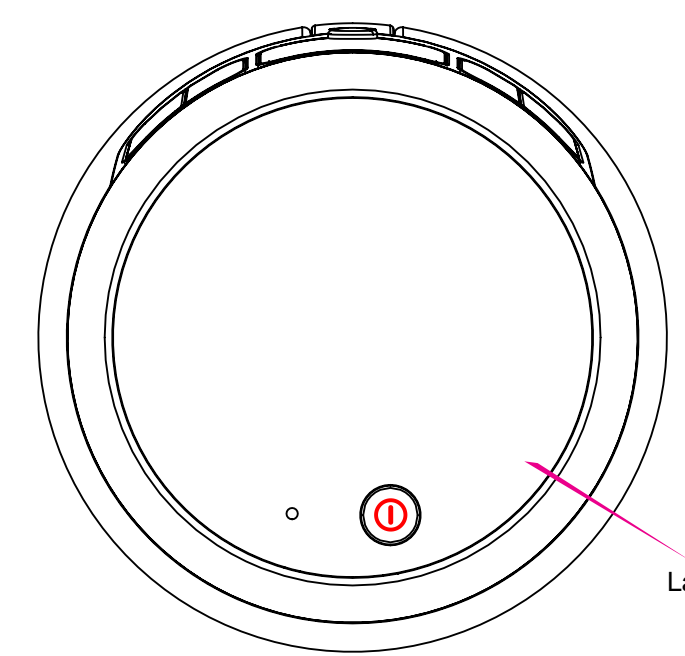

iHome GAW

Version: 7	Model #: iBT77
Designer: Mitchell Bailey	
Date: 2.27.2017	
<p>CONFIDENTIAL and PROPRIETARY: The information contained herein including, but not limited to the products, renderings, concepts and designs comprise intellectual property of SDI Technologies Inc. and shall be kept confidential and shall not be used or disclosed by the recipient without the written authority of SDI Technologies Inc.</p>	

Model Plate
 color: Cool gray 9C
 matte black PET cut sheet
 Feb 28, 2017

All Graphics in RED are DEBOSSSED with glossy finish. debossed: 0.3mm

All Graphics in RED are DEBOSSSED with glossy finish. debossed: 0.3mm
 All Graphics in PURPLE are EMBOSSSED with glossy finish. embossed: 0.3mm