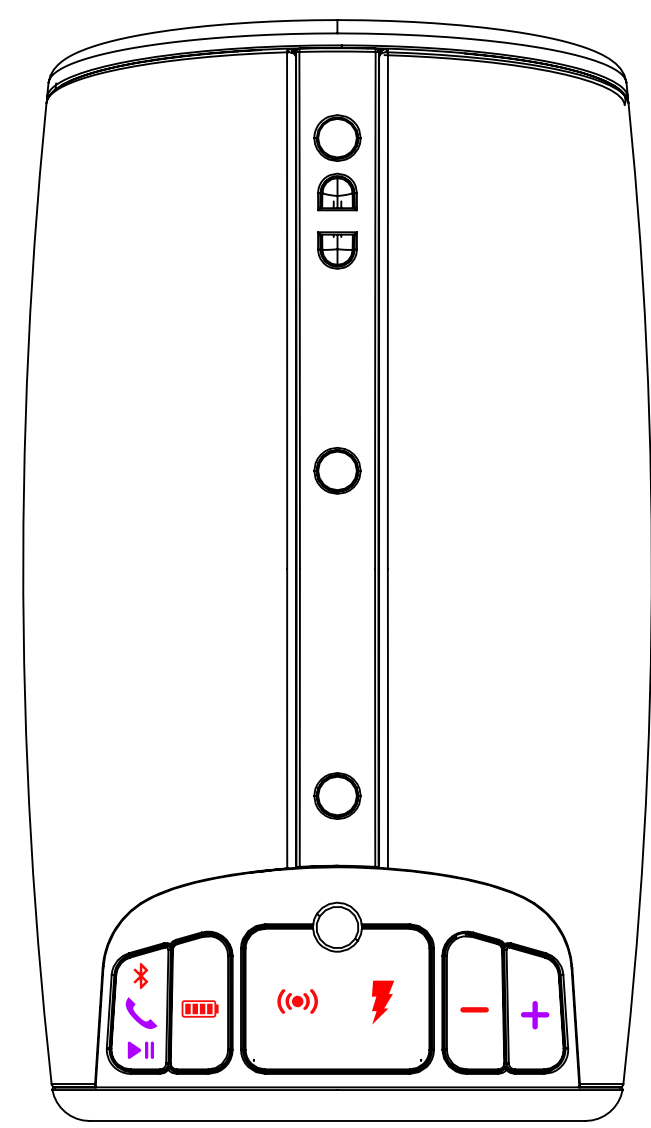

iHome GAW

Version: 7	Model #: iBT77
Designer: Mitchell Bailey	
Date: 2.27.2017	
<p>CONFIDENTIAL and PROPRIETARY: The information contained herein including, but not limited to the products, renderings, concepts and designs comprise intellectual property of SDI Technologies Inc. and shall be kept confidential and shall not be used or disclosed by the recipient without the written authority of SDI Technologies Inc.</p>	

Model Plate
 color: Cool gray 9C
 matte black PET cut sheet
 Feb 28, 2017

All Graphics in RED are DEBOSSSED with glossy finish. debossed: 0.3mm

All Graphics in RED are DEBOSSSED with glossy finish. debossed: 0.3mm
 All Graphics in PURPLE are EMBOSSSED with glossy finish. embossed: 0.3mm