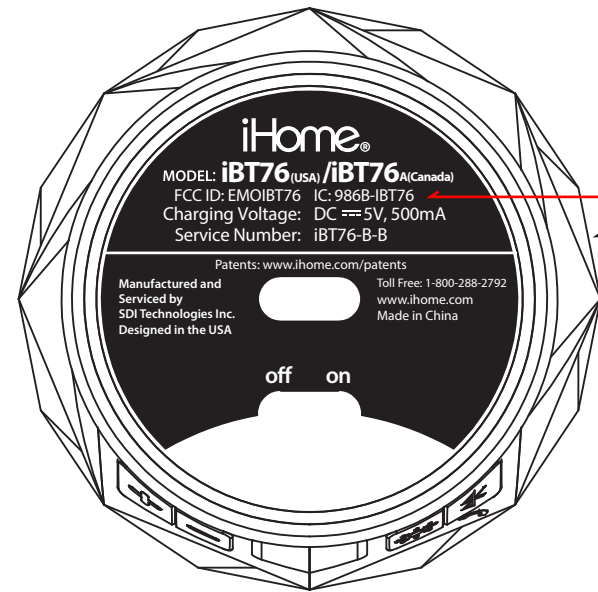

iHome

GAW

Version: 4

Model #: iBT76

Designer: Eric Holzer

Date: 10.31.2016

CONFIDENTIAL and PROPRIETARY:

The information contained herein including, but not limited to the products, renderings, concepts and designs comprise intellectual property of SDI Technologies Inc. and shall be kept confidential and shall not be used or disclosed by the recipient without the written authority of SDI Technologies Inc.

Dec 5, 2016

Dec 5, 2016
Second maker: Tai Sing
iBT76 model plate
Material: Cut sheet 0.39mm, (BPA free), Matte
color: refer to DL