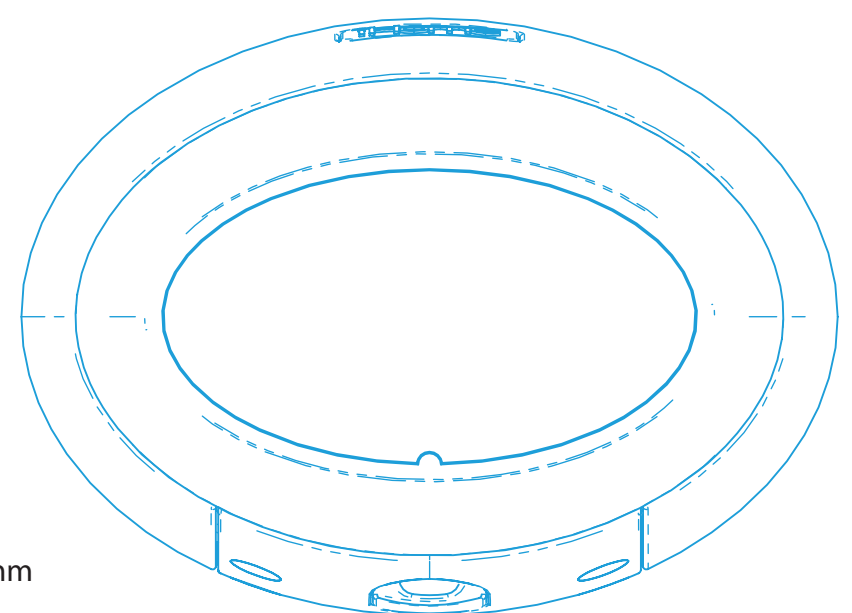

Text in PMS Cool gray 6
 Maker: Synst
 May 30, 2023

Date code

Pairing LED Blue

Updated Icon 07.08.2020

All Graphics in RED are DEBOSSSED with glossy finish. debossed: 0.3mm
 All Graphics in PURPLE are EMBOSSSED and PAD PRINTED see DL. embossed: 0.3mm