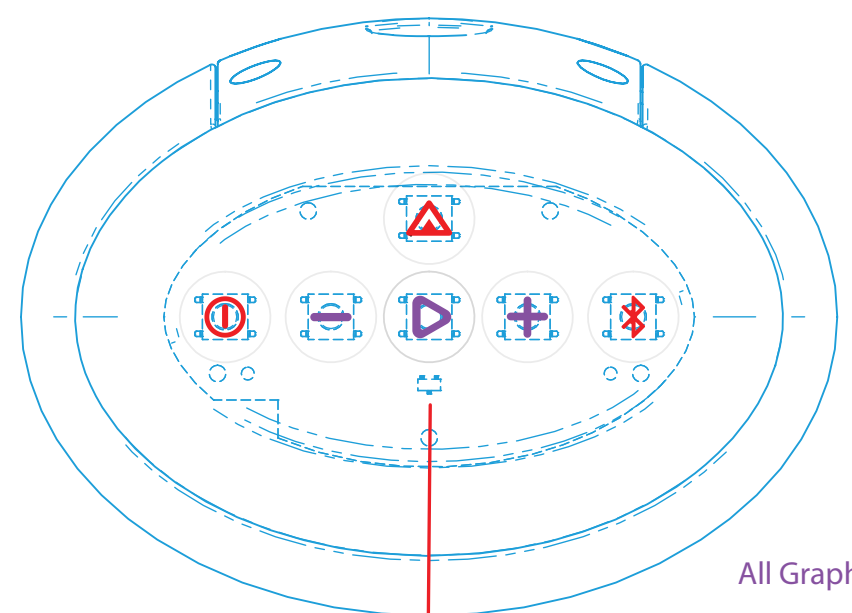

Text in PMS Cool gray 6
 Maker: Synst
 May 30, 2023

Date code

Pairing LED Blue

Updated Icon 07.08.2020

All Graphics in RED are DEBOSSSED with glossy finish. debossed: 0.3mm
 All Graphics in PURPLE are EMBOSSSED and PAD PRINTED see DL. embossed: 0.3mm