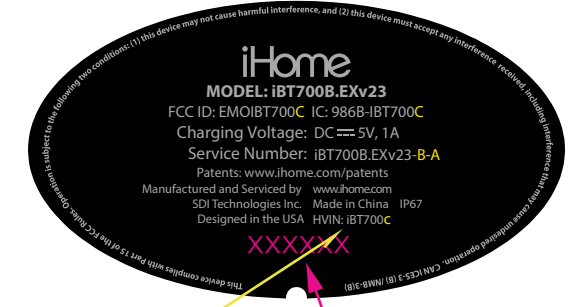

iHome GAW	
Title: Bluetooth Portable Speaker	
Version: 11	Model #: iBT700B.EXV23
Designer: Mitchell Bailey	
Date: 03.02.2023	
CONFIDENTIAL and PROPRIETARY: The information contained herein including, but not limited to the products, renderings, concepts and designs comprise intellectual property of SDI Technologies Inc. and shall be kept confidential and shall not be used or disclosed by the recipient without the written authority of SDI Technologies Inc.	

Text in PMS Cool gray 6
 Maker: Synst
 May 30, 2023

Date code

Pairing LED Blue

Updated Icon 07.08.2020

All Graphics in RED are DEBOSSSED with glossy finish. debossed: 0.3mm
 All Graphics in PURPLE are EMBOSSSED and PAD PRINTED see DL. embossed: 0.3mm