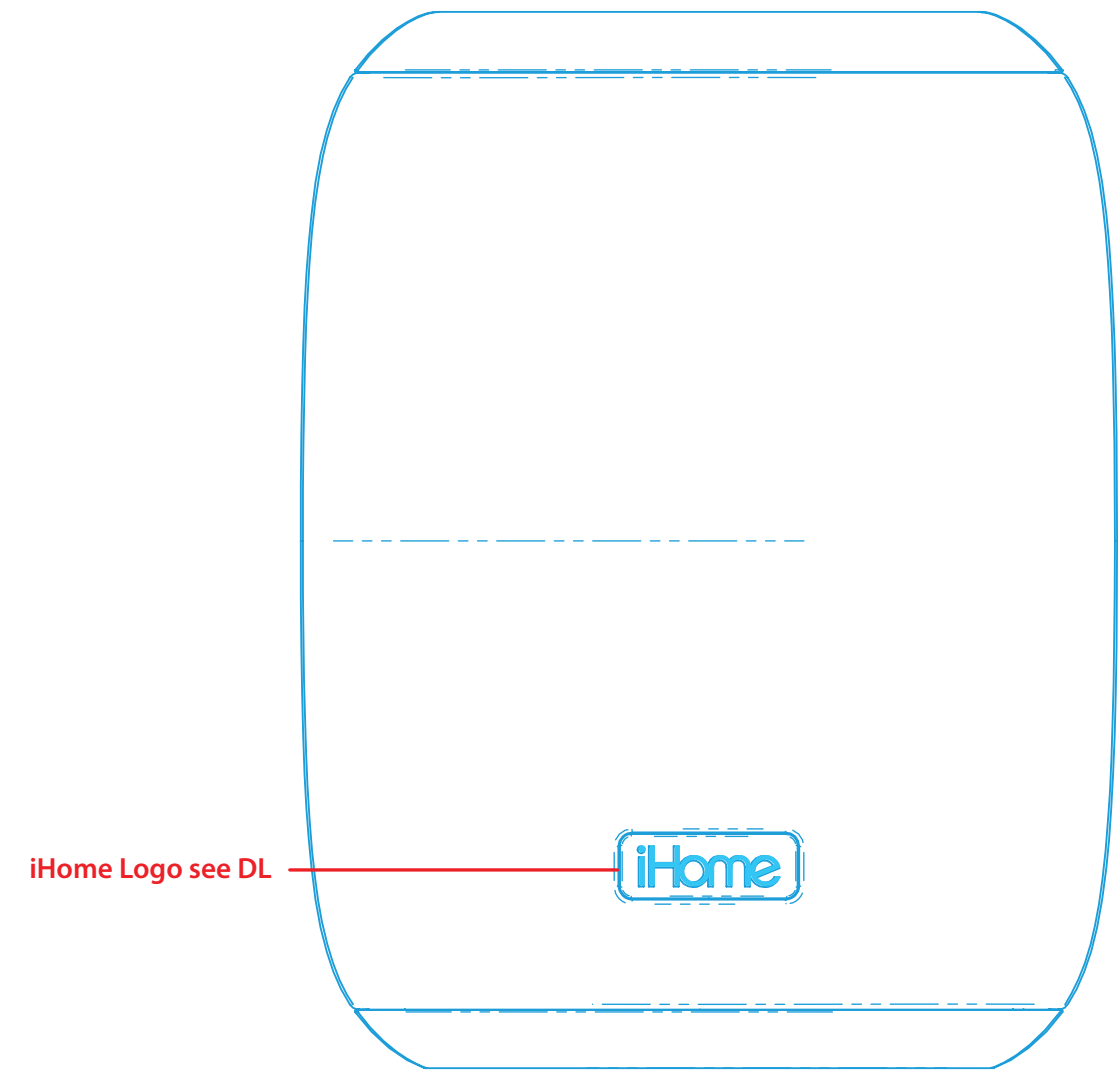

Text in PMS Cool gray 6
 Maker: Synst
 May 30, 2023

Date code

Pairing LED Blue

Updated Icon 07.08.2020

All Graphics in RED are DEBOSSSED with glossy finish. debossed: 0.3mm
 All Graphics in PURPLE are EMBOSSSED and PAD PRINTED see DL. embossed: 0.3mm

iHome Logo see DL

Charging Red LED