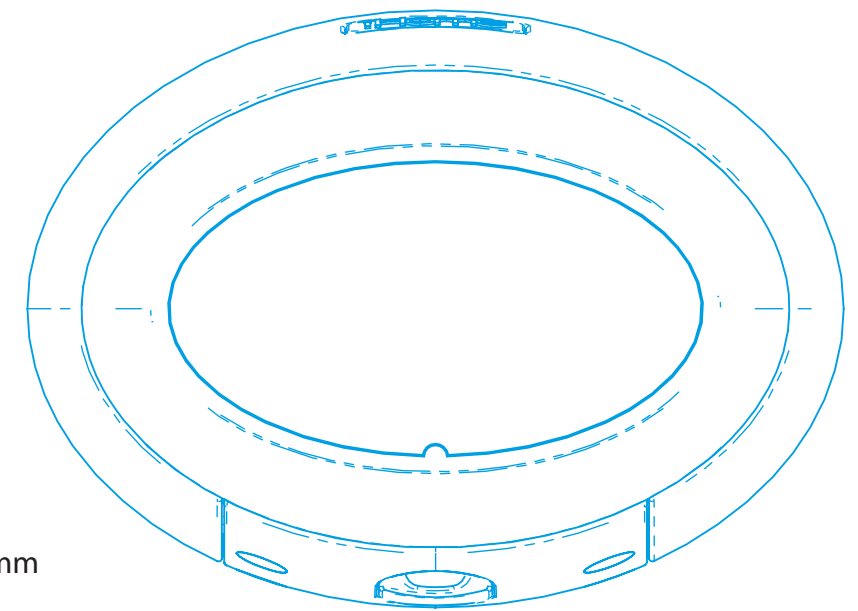

PROPERTY OF SDI TECHNOLOGIES
iBT700

Text in PMS Cool gray 6

Date Code
Location
size: 10Pt

Updated Icon 02.25.2020

All Graphics in RED are DEBOSSSED with glossy finish. debossed: 0.3mm
All Graphics in PURPLE are EMBOSSED and PAD PRINTED see DL. embossed: 0.3mm