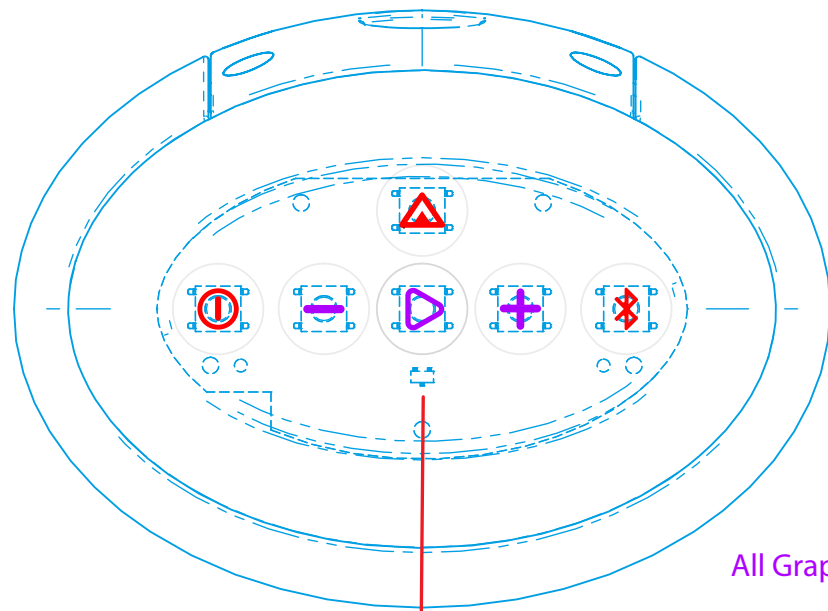

	1	2	3	4	5	6	7	8	9	10	11	12
2020												
2021												
2022												
2023												
2024												

PROPERTY OF SDI TECHNOLOGIES
iBT700

	1	2	3	4	5	6	7	8	9	10	11	12
2020												
2021												
2022												
2023												
2024												

PROPERTY OF SDI TECHNOLOGIES
iBT700

Text in PMS Cool gray 6

Date Code
Location
size: 10Pt

Updated Icon 02.25.2020

All Graphics in RED are DEBOSSSED with glossy finish. debossed: 0.3mm
All Graphics in PURPLE are EMBOSSED and PAD PRINTED see DL. embossed: 0.3mm