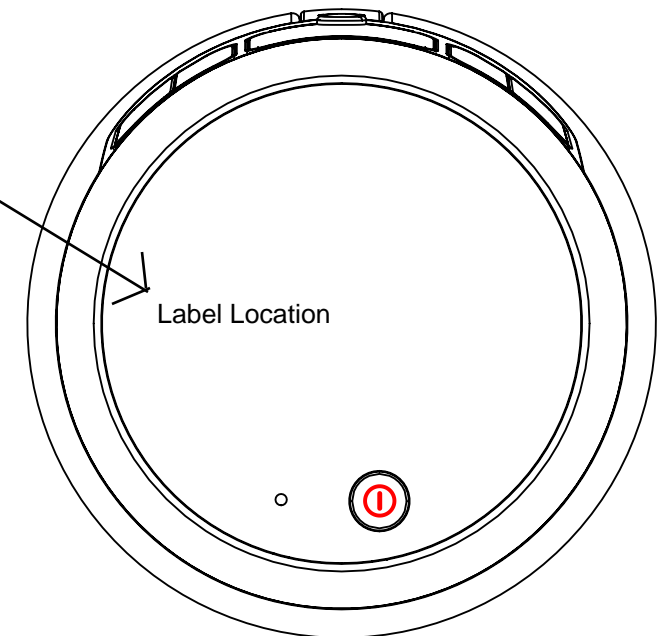

Dec 13, 2017

Model Plate iBT77v2
color: Cool gray 9C
matte black PET cut sheet

Model Plate iBT57
color: Cool gray 9C
matte black PET cut sheet

Date Code location size: 10Pt

Date Code location size: 10Pt

All Graphics in RED are DEBOSSSED with glossy finish. debossed: 0.3mm

All Graphics in RED are DEBOSSSED with glossy finish. debossed: 0.3mm
All Graphics in PURPLE are EMBOSSSED with glossy finish. embossed: 0.3mm