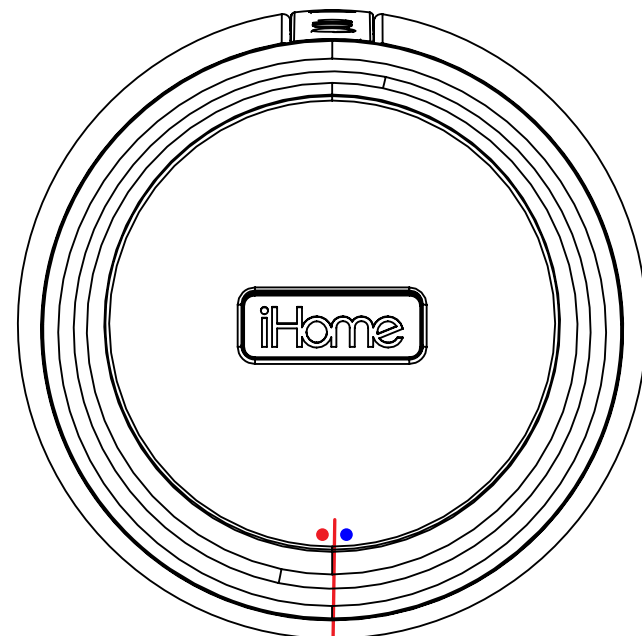

iHome

GAW

Title: Bluetooth Portable Speaker

Version: 2

Model #: iBT77v2

Designer: Mitchell Bailey

Date: 11.17.2017

CONFIDENTIAL and PROPRIETARY:
The information contained herein including, but not limited to the products, renderings, concepts and designs comprise intellectual property of SDI Technologies Inc. and shall be kept confidential and shall not be used or disclosed by the recipient without the written authority of SDI Technologies Inc.

Dec 13, 2017

Model Plate iBT77v2
color: Cool gray 9C
matte black PET cut sheet

Model Plate iBT57
color: Cool gray 9C
matte black PET cut sheet

Date Code location size: 10Pt

Date Code location size: 10Pt

All Graphics in RED are DEBOSSSED with glossy finish. debossed: 0.3mm

All Graphics in RED are DEBOSSSED with glossy finish. debossed: 0.3mm
All Graphics in PURPLE are EMBOSSSED with glossy finish. embossed: 0.3mm