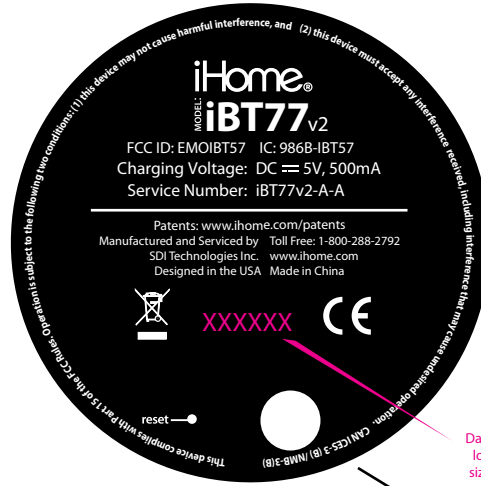

iHome

GAW

Title: Bluetooth Portable Speaker

Version: 2

Model #: iBT77v2

Designer: Mitchell Bailey

Date: 11.17.2017

CONFIDENTIAL and PROPRIETARY:
The information contained herein including, but not limited to the products, renderings, concepts and designs comprise intellectual property of SDI Technologies Inc. and shall be kept confidential and shall not be used or disclosed by the recipient without the written authority of SDI Technologies Inc.

Dec 13, 2017

Model Plate iBT77v2
color: Cool gray 9C
matte black PET cut sheet

Model Plate iBT57
color: Cool gray 9C
matte black PET cut sheet

Date Code location size: 10Pt

Date Code location size: 10Pt

All Graphics in RED are DEBOSSSED with glossy finish. debossed: 0.3mm

All Graphics in RED are DEBOSSSED with glossy finish. debossed: 0.3mm
All Graphics in PURPLE are EMBOSSSED with glossy finish. embossed: 0.3mm