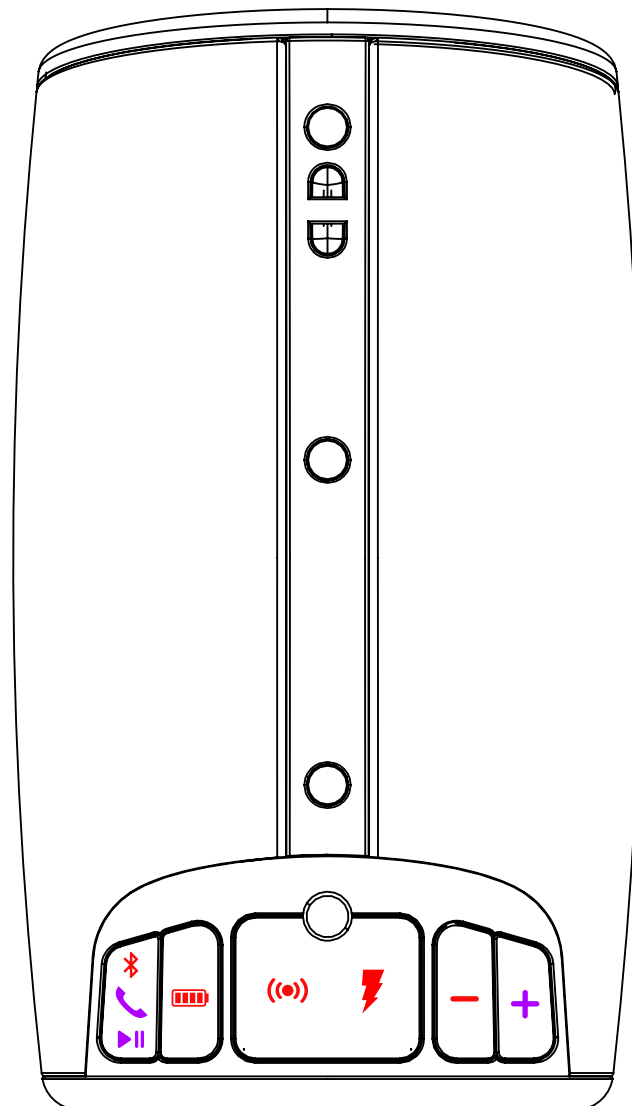

Dec 13, 2017

Model Plate iBT77v2
color: Cool gray 9C
matte black PET cut sheet

Model Plate iBT57
color: Cool gray 9C
matte black PET cut sheet

Date Code location size: 10Pt

Date Code location size: 10Pt

All Graphics in RED are DEBOSSSED with glossy finish. debossed: 0.3mm

All Graphics in RED are DEBOSSSED with glossy finish. debossed: 0.3mm
All Graphics in PURPLE are EMBOSSSED with glossy finish. embossed: 0.3mm