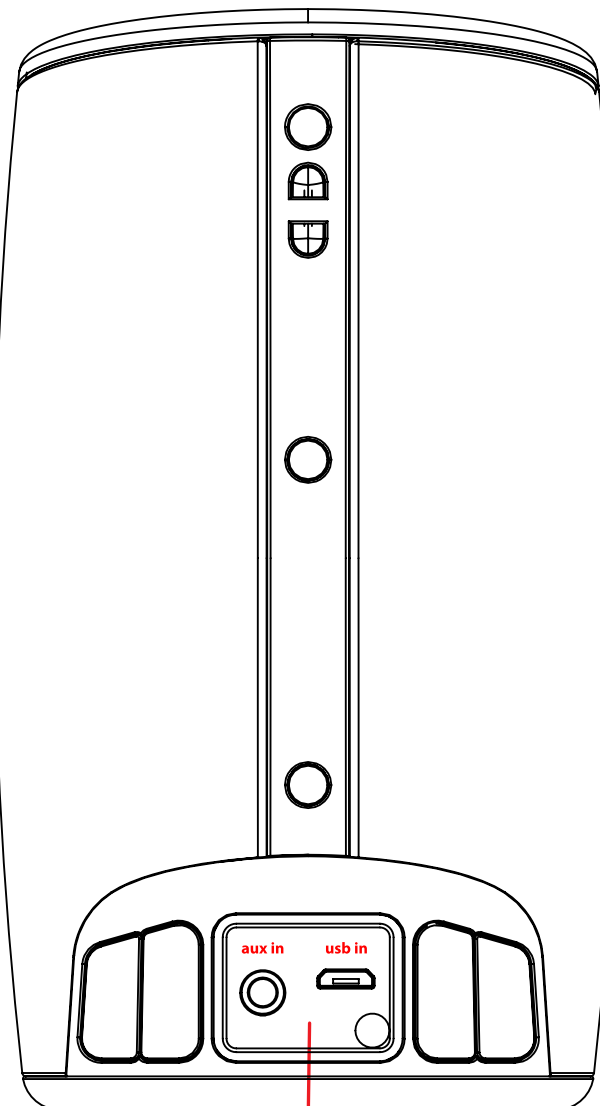

Dec 13, 2017

Model Plate iBT77v2
color: Cool gray 9C
matte black PET cut sheet

Model Plate iBT57
color: Cool gray 9C
matte black PET cut sheet

Date Code location size: 10Pt

Date Code location size: 10Pt

All Graphics in RED are DEBOSSSED with glossy finish. debossed: 0.3mm

All Graphics in RED are DEBOSSSED with glossy finish. debossed: 0.3mm
All Graphics in PURPLE are EMBOSSSED with glossy finish. embossed: 0.3mm