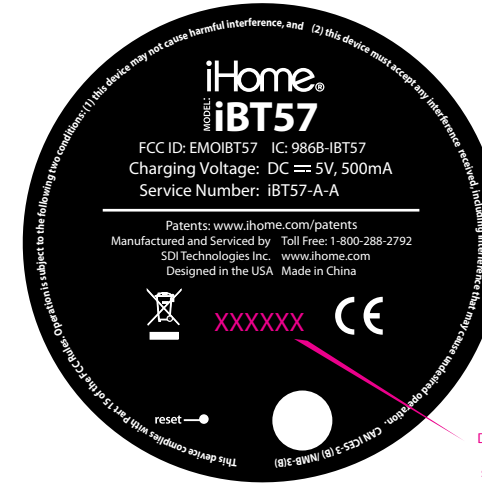

iHome

GAW

Title: Bluetooth Portable Speaker

Version: 2

Model #: iBT77v2

Designer: Mitchell Bailey

Date: 11.17.2017

CONFIDENTIAL and PROPRIETARY:
The information contained herein including, but not limited to the products, renderings, concepts and designs comprise intellectual property of SDI Technologies Inc. and shall be kept confidential and shall not be used or disclosed by the recipient without the written authority of SDI Technologies Inc.

Dec 13, 2017

Model Plate iBT77v2
color: Cool gray 9C
matte black PET cut sheet

Model Plate iBT57
color: Cool gray 9C
matte black PET cut sheet

Date Code location size: 10Pt

Date Code location size: 10Pt

All Graphics in RED are DEBOSSSED with glossy finish. debossed: 0.3mm