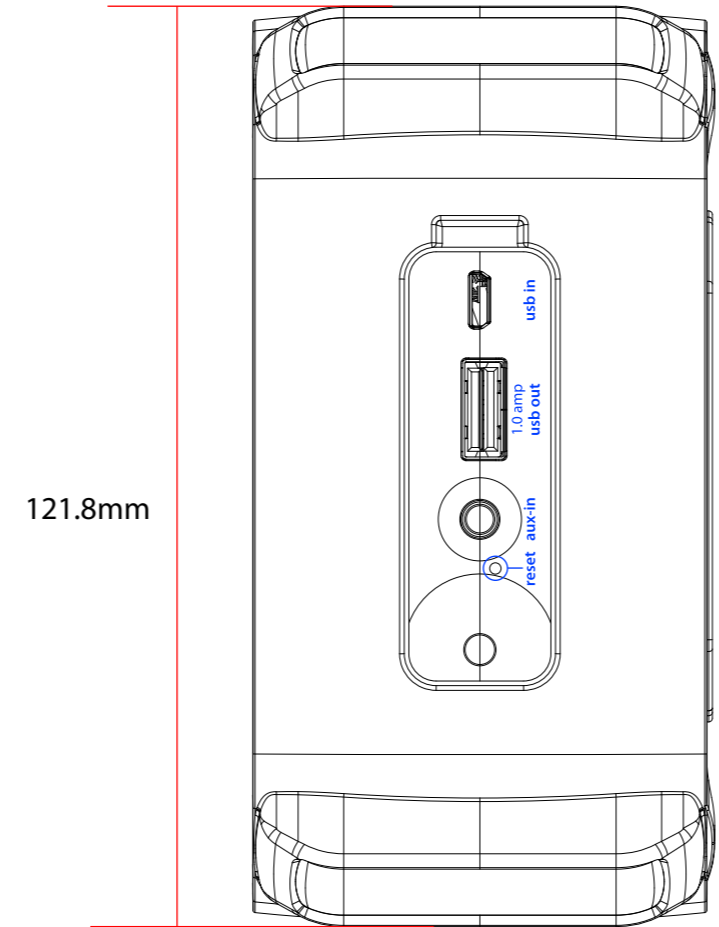

debossed - .2mm
glossy finish, ref. iBT82

debossed - .2mm glossy finishing
ref. iBT82 model plate

debossed - .2mm
glossy finishing ref. iBT82