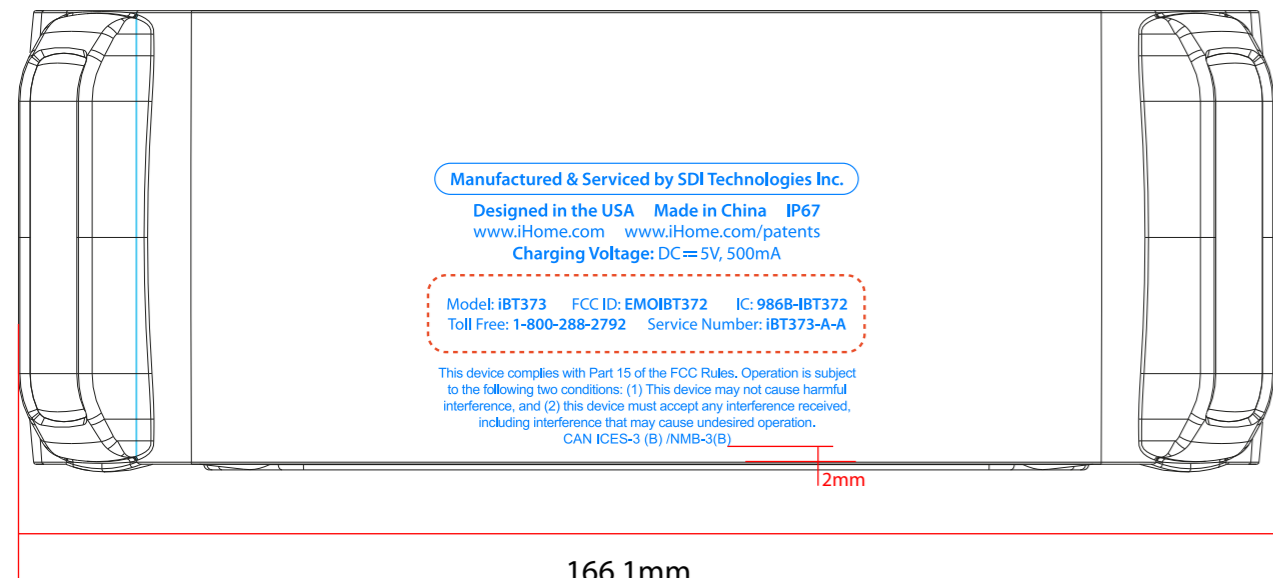

debossed - .2mm
glossy finish, ref. iBT82

debossed - .2mm glossy finishing
ref. iBT82 model plate

debossed - .2mm
glossy finishing ref. iBT82