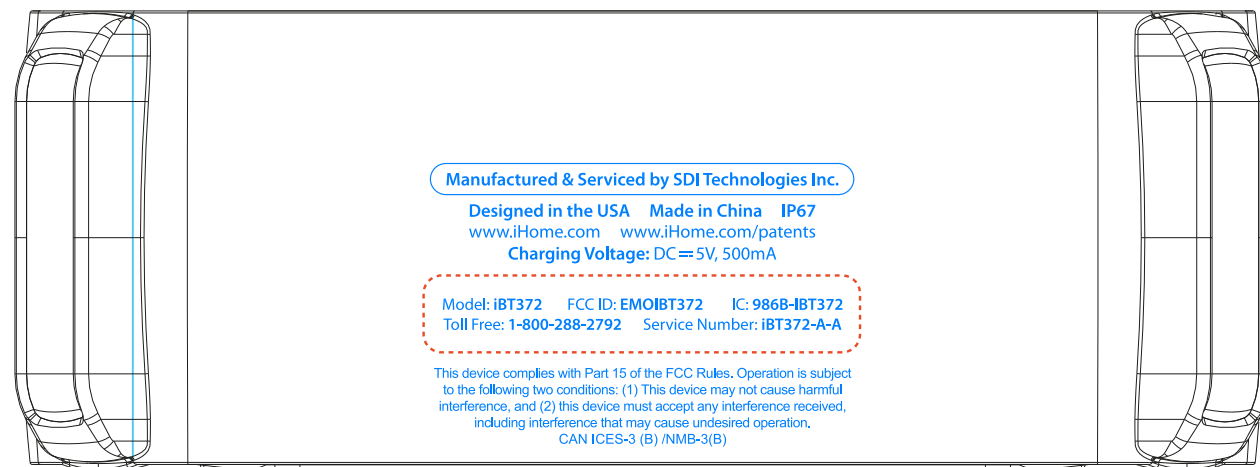

WEATHER TOUGH

**debossed - .2mm
glossy finish, ref. iBT82**

enlarged logo 10.31.2016

**debossed - .2mm
ref. iBT82
glossy finish,**

**debossed - .2mm
ref. iBT82 model plate
glossy finish,**