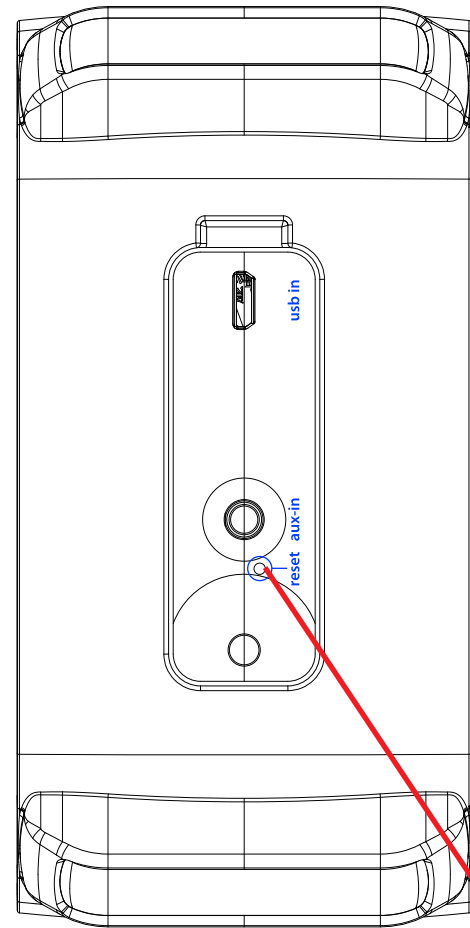

WEATHER TOUGH

**debossed - .2mm
glossy finish, ref. iBT82**

enlarged logo 10.31.2016

**debossed - .2mm
ref. iBT82
glossy finish,**

**debossed - .2mm
ref. iBT82 model plate
glossy finish,**