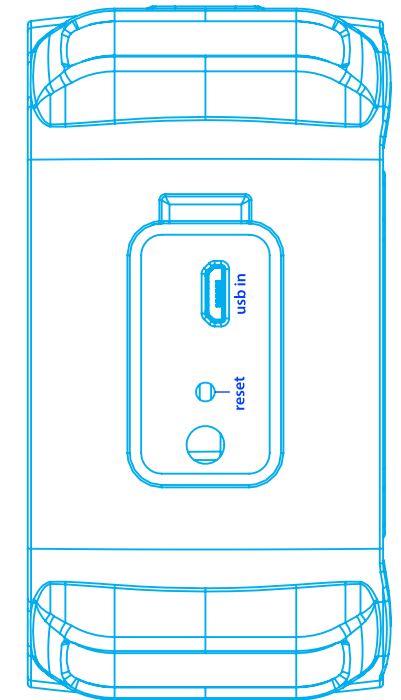

iBT371 with medoly Deboss GAW

Nov 28,2019

*New BT module

*New FCC/IC/HVIN no.

BLUE - deboss 0.3mm

Model Plate Info
debossed - .2mm
glossy finish, ref. iBT82

door underside