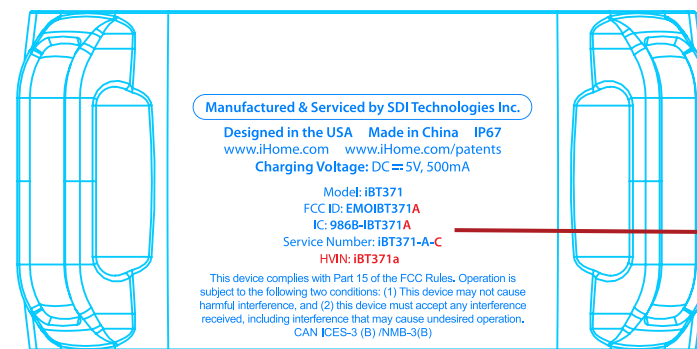

iBT371 with medoly Deboss GAW

Nov 28,2019

*New BT module

*New FCC/IC/HVIN no.

BLUE - deboss 0.3mm

Model Plate Info
debossed - .2mm
glossy finish, ref. iBT82

door underside