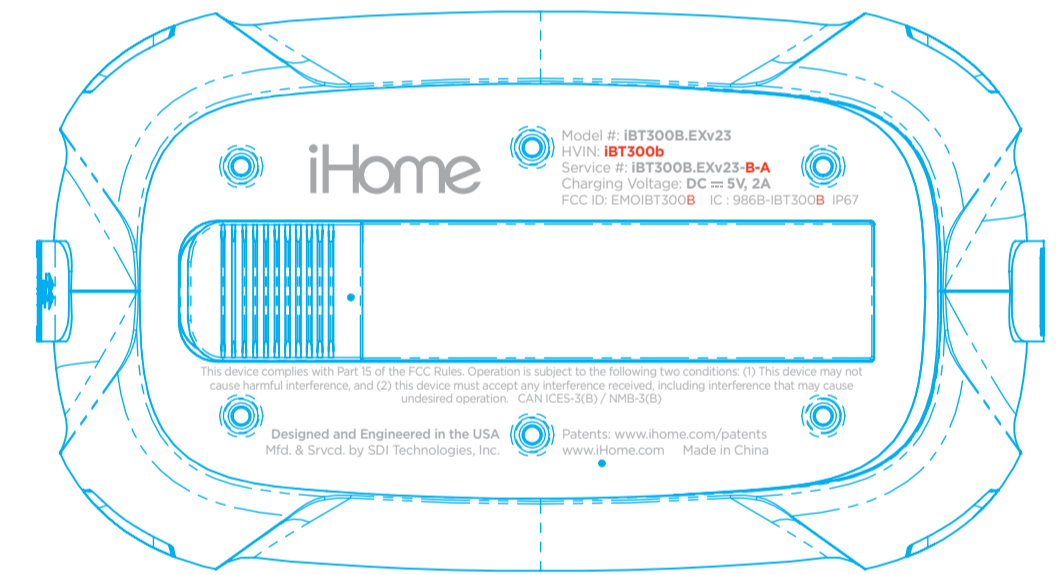

Title: Bluetooth Portable Mono Speaker

Version: 2 **Model #:** iBT300v2

Designer: Mitchell Bailey

Date: 05.08.2023

CONFIDENTIAL and PROPRIETARY:
 The information contained herein including, but not limited to the products, renderings, concepts and designs comprise intellectual property of SDI Technologies Inc. and shall be kept confidential and shall not be used or disclosed by the recipient without the written authority of SDI Technologies Inc.

SZCS: May 08, 2023

- PMS Black C
- Cool Grey 11C
- Cool Grey 9C
- Cool Grey 6C

Cool Grey 6C

New Maker: Heng Chuang