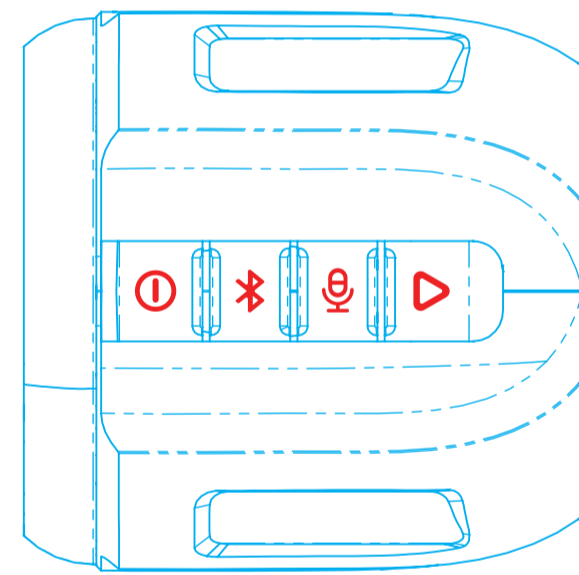

Title: Bluetooth Portable Mono Speaker

Version: 2   **Model #:** iBT300v2

Designer: Mitchell Bailey

Date: 05.08.2023

CONFIDENTIAL and PROPRIETARY:
The information contained herein including, but not limited to the products, renderings, concepts and designs comprise intellectual property of SDI Technologies Inc. and shall be kept confidential and shall not be used or disclosed by the recipient without the written authority of SDI Technologies Inc.

SZCS: May 08, 2023