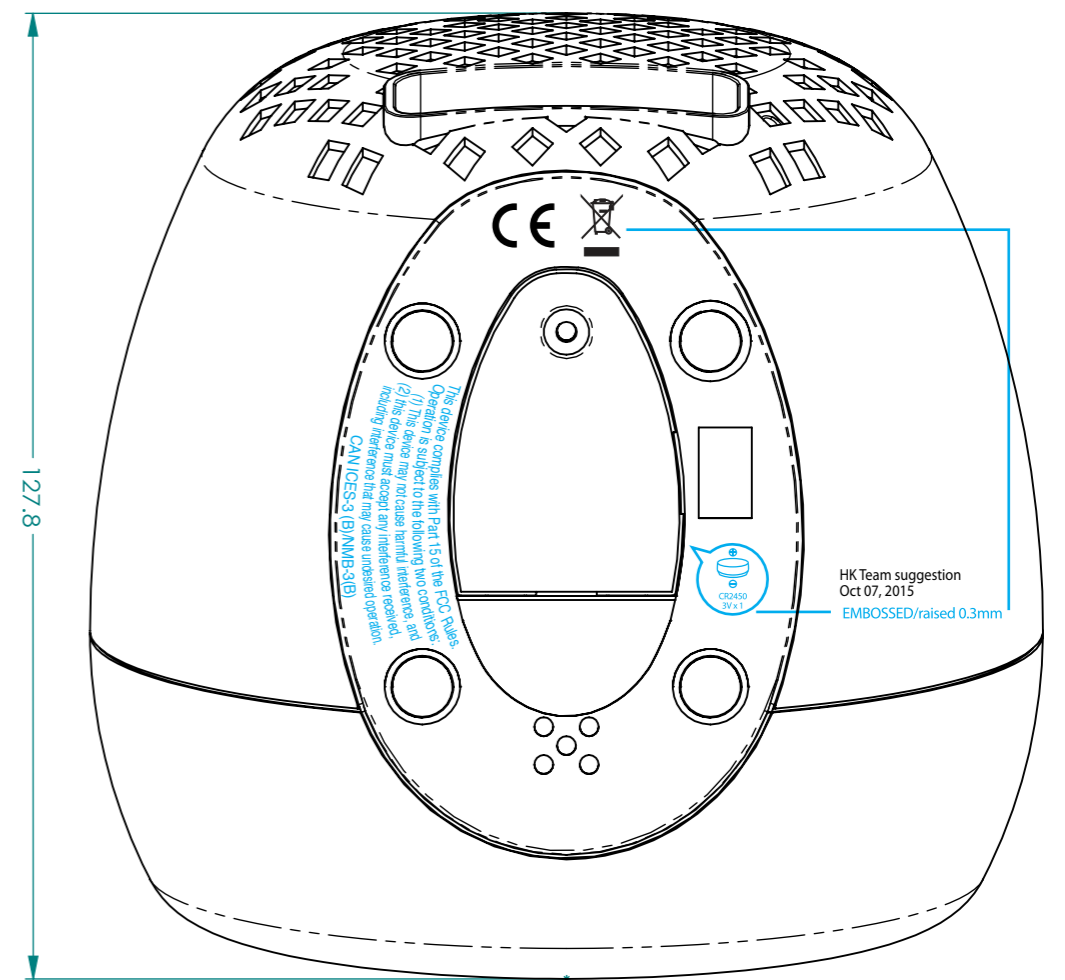

backup battery
unscrew to open door

Patents: www.ihome.com/patents
Toll Free: 1-800-288-2792
www.ihome.com
Made in China

HK Team suggestion
Oct 07, 2015
EMBOSSED/raised 0.3mm

HKCS July 04, 2016
suggestion

iBT290 model plate
Black PVC cut sheet
with Silver colour

Silkscreen = Silver

127.8

HK Team suggestion
Oct 07, 2015
EMBOSSED/raised 0.3mm