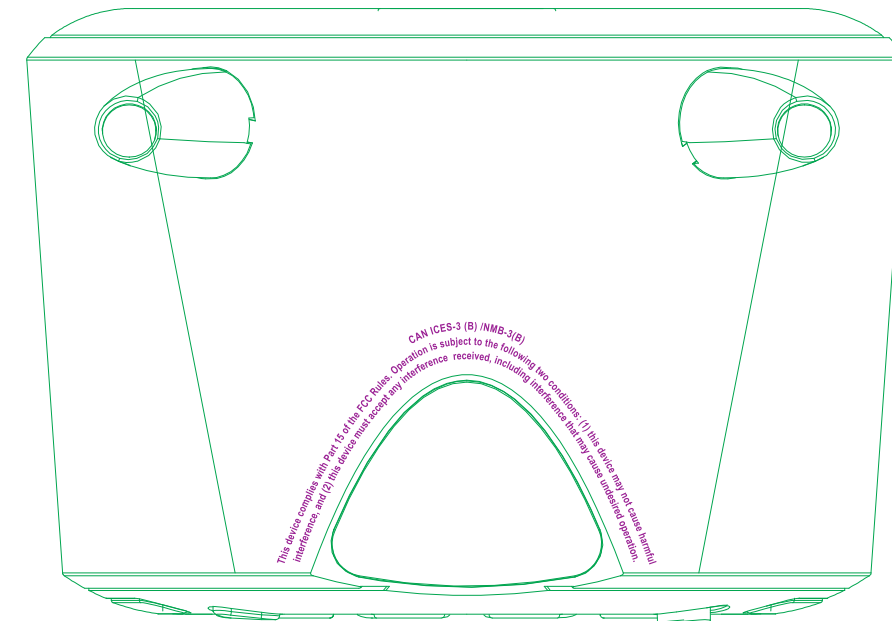

PINK - silkscreen

*FOLLOW /DL COLOR SPECIFIED

PRINT FOR ALL PRINTED ICONS ON PRODUCT.

BLUE - deboss 0.3mm

GREEN - Lasercut and backlit

PURPLE - Emboss 0.3mm

— — — Interchangeable Plate in Mold

FLAT VIEW OF TOP BUTTONS

iHome GAW	
Title: Modern Bedside Bluetooth Alarm Clock with USB	
Version: 8	Model #: iBT235
Designer: Eric Holzer	
Date: 11.04.2019	
CONFIDENTIAL and PROPRIETARY: The information contained herein including, but not limited to the products, renderings, concepts and designs comprise intellectual property of SDI Technologies Inc. and shall be kept confidential and shall not be used or disclosed by the recipient without the written authority of SDI Technologies Inc.	

BATTERY DOOR INTERIOR GAW

DUAL USB PLATE

BACKUP BATTERY PULL TAB