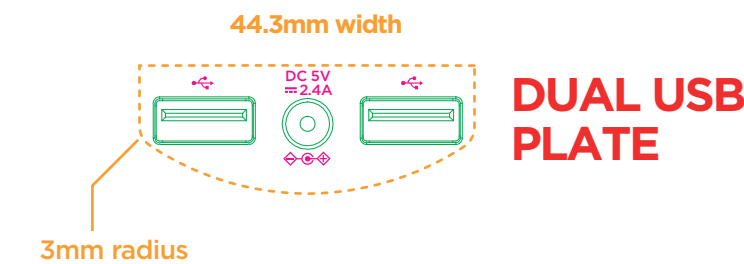

DUAL USB PLATE