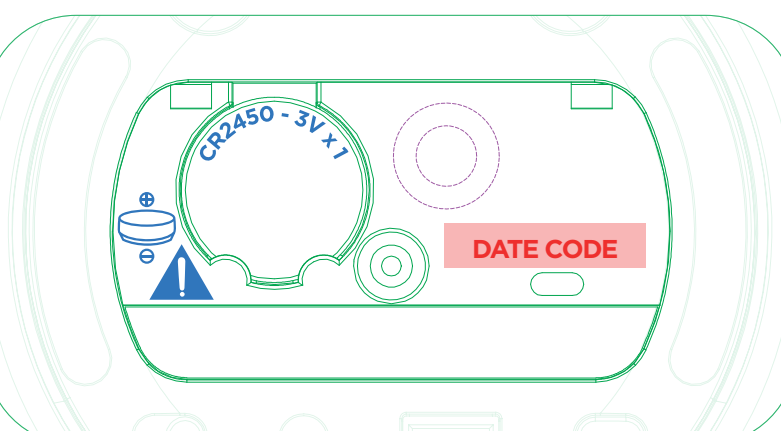

PINK - silkscreen

*FOLLOW /DL COLOR SPECIFIED

PRINT FOR ALL PRINTED ICONS ON PRODUCT.

BLUE - deboss 0.3mm

GREEN - Lasercut and backlit

PURPLE - Emboss 0.3mm

— — — Interchangeable Plate in Mold

FLAT VIEW OF TOP BUTTONS

iHome GAW	
Title: Modern Bedside Bluetooth Alarm Clock with USB	
Version: 8	Model #: iBT235
Designer: Eric Holzer	
Date: 11.04.2019	
CONFIDENTIAL and PROPRIETARY: The information contained herein including, but not limited to the products, renderings, concepts and designs comprise intellectual property of SDI Technologies Inc. and shall be kept confidential and shall not be used or disclosed by the recipient without the written authority of SDI Technologies Inc.	