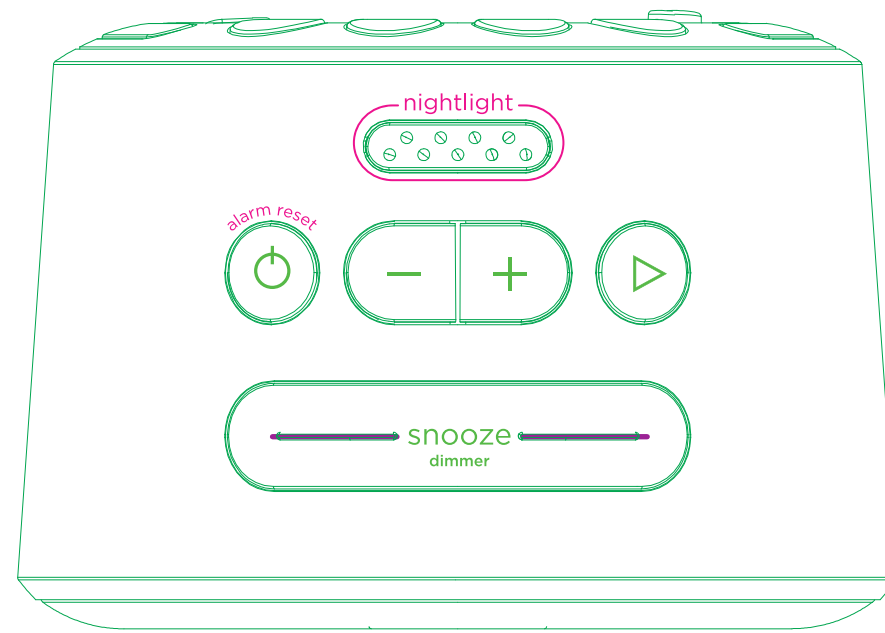

PINK - silkscreen

*FOLLOW /DL COLOR SPECIFIED

PRINT FOR ALL PRINTED ICONS ON PRODUCT.

BLUE - deboss 0.3mm

GREEN - Lasercut and backlit

PURPLE - Emboss 0.3mm

— — — Interchangeable Plate in Mold

FLAT VIEW OF TOP BUTTONS

iHome GAW	
Title: Modern Bedside Bluetooth Alarm Clock with USB	
Version: 8	Model #: iBT235
Designer: Eric Holzer	
Date: 11.04.2019	
CONFIDENTIAL and PROPRIETARY: The information contained herein including, but not limited to the products, renderings, concepts and designs comprise intellectual property of SDI Technologies Inc. and shall be kept confidential and shall not be used or disclosed by the recipient without the written authority of SDI Technologies Inc.	

BATTERY DOOR INTERIOR GAW

DUAL USB PLATE

BACKUP BATTERY PULL TAB