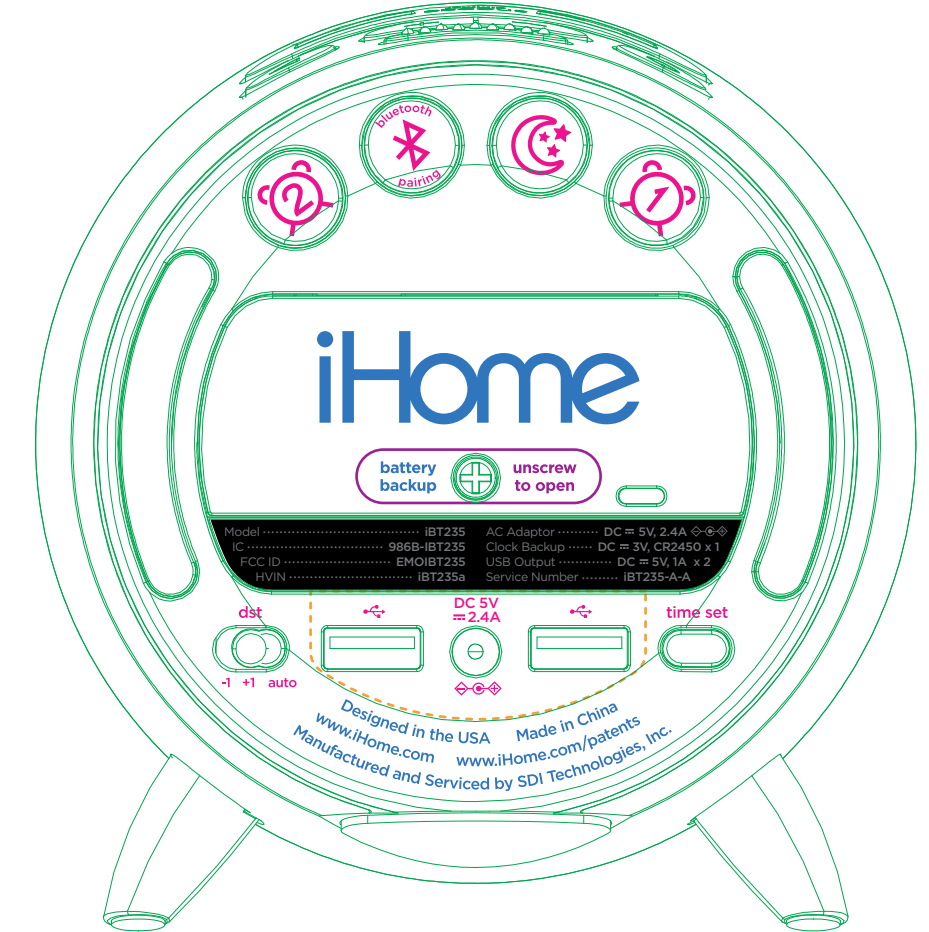

PINK - silkscreen

*FOLLOW /DL COLOR SPECIFIED

PRINT FOR ALL PRINTED ICONS ON PRODUCT.

BLUE - deboss 0.3mm

GREEN - Lasercut and backlit

PURPLE - Emboss 0.3mm

— — — Interchangeable Plate in Mold

FLAT VIEW OF TOP BUTTONS

iHome GAW	
Title: Modern Bedside Bluetooth Alarm Clock with USB	
Version: 8	Model #: iBT235
Designer: Eric Holzer	
Date: 11.04.2019	
CONFIDENTIAL and PROPRIETARY: The information contained herein including, but not limited to the products, renderings, concepts and designs comprise intellectual property of SDI Technologies Inc. and shall be kept confidential and shall not be used or disclosed by the recipient without the written authority of SDI Technologies Inc.	

BATTERY DOOR INTERIOR GAW

DUAL USB PLATE

BACKUP BATTERY PULL TAB