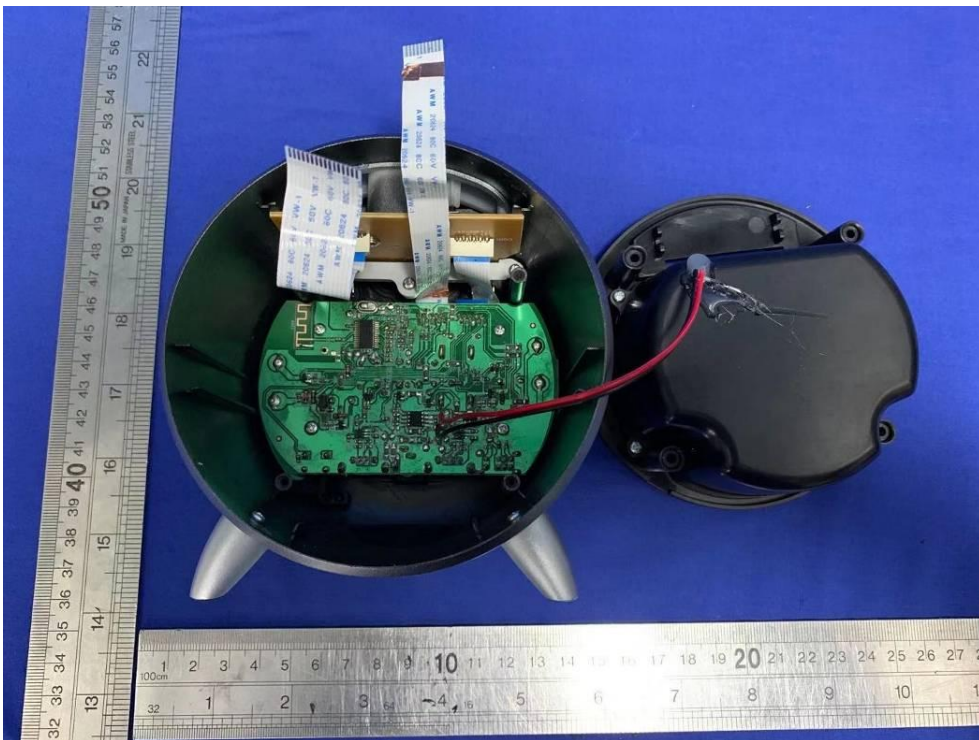

FCC ID: EMOIBT235

1#Adapter

2#Adapter