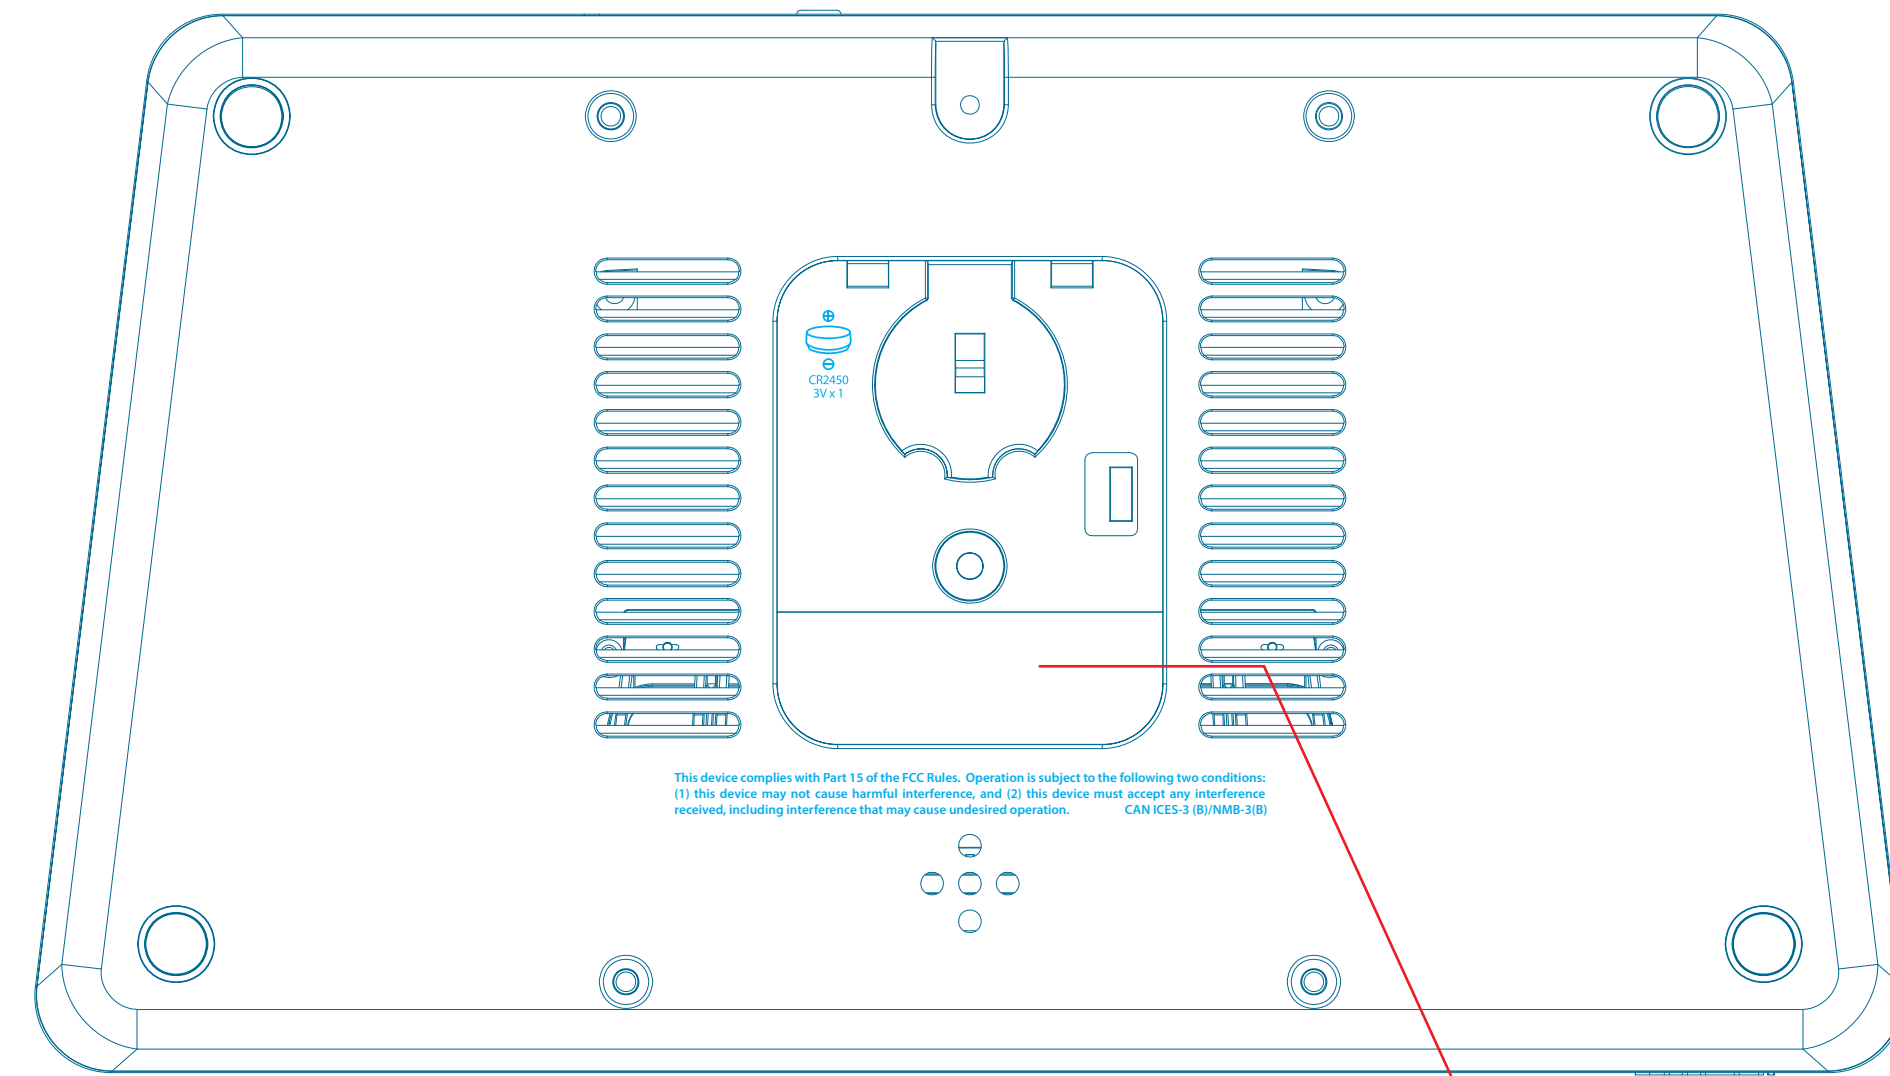

Battery compartment
Embossed 0.3mm