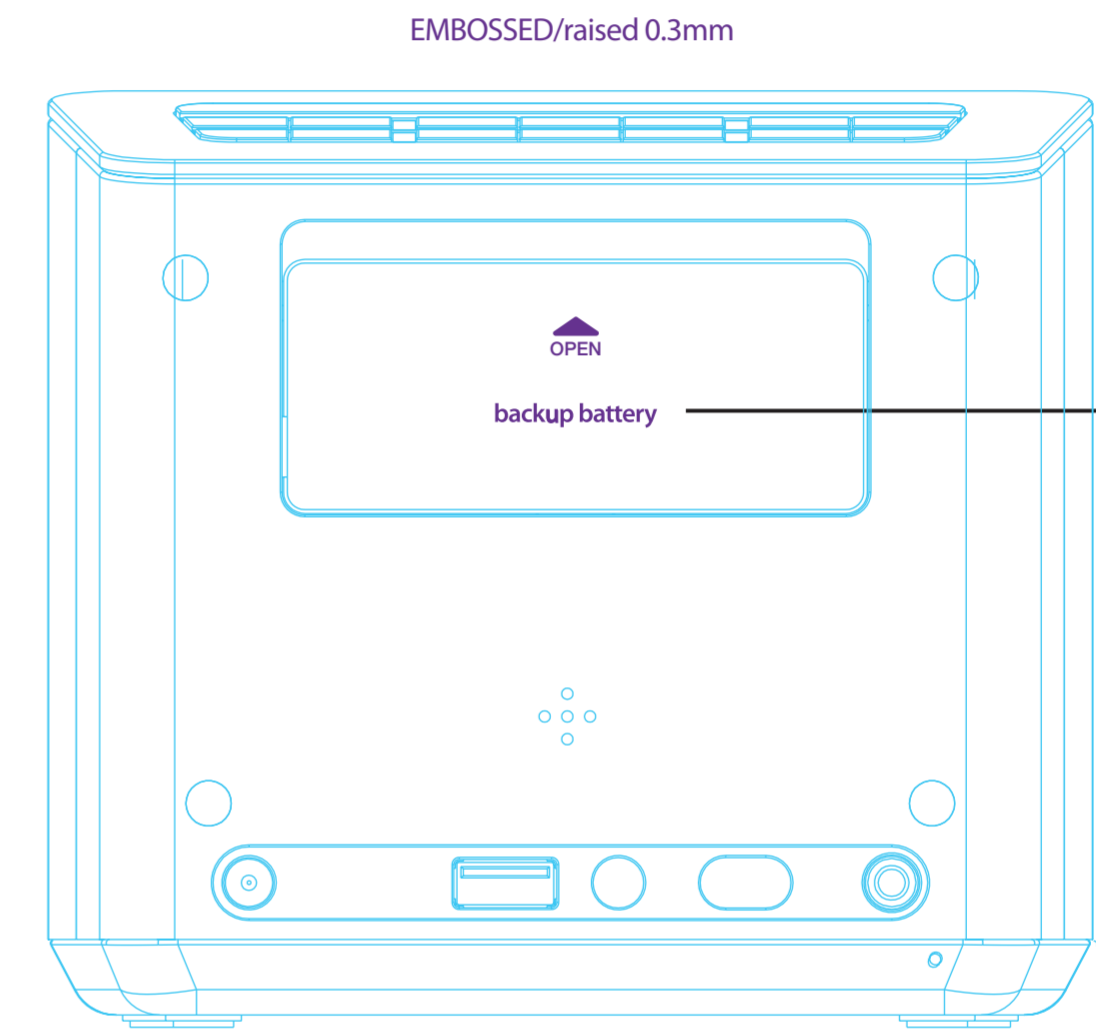

Title: Bluetooth Bedside Alarm Clock with FM Radio, Line-in and USB Charging

Version: 17 **Model #:** iBT232

Designer:

Date: 06.29.21.

CONFIDENTIAL and PROPRIETARY:
The information contained herein including, but not limited to the products, renderings, concepts and designs comprise intellectual property of SDI Technologies Inc. and shall be kept confidential and shall not be used or disclosed by the recipient without the written authority of SDI Technologies Inc.

Model plate
Print:PMS Cool Grey 8
Material: PET sheet (black)
45 x 30 mm

US Version
Updated for new circuit
Jun. 29, 21.

SECTION A-A

Silk printing color: Black

Per NJ meeting 2/28 regarding dst 3P/gmt 2P, both will keep 3P switch. US dst stays as is, euro 3P will be called hour adjust. -1, 0, +1

Prov for 3P switch engraving added for 3Pswitch added Feb 9 2017;
hotel switch removed Feb 17 2017 per Ely A

Silk printing color: Black