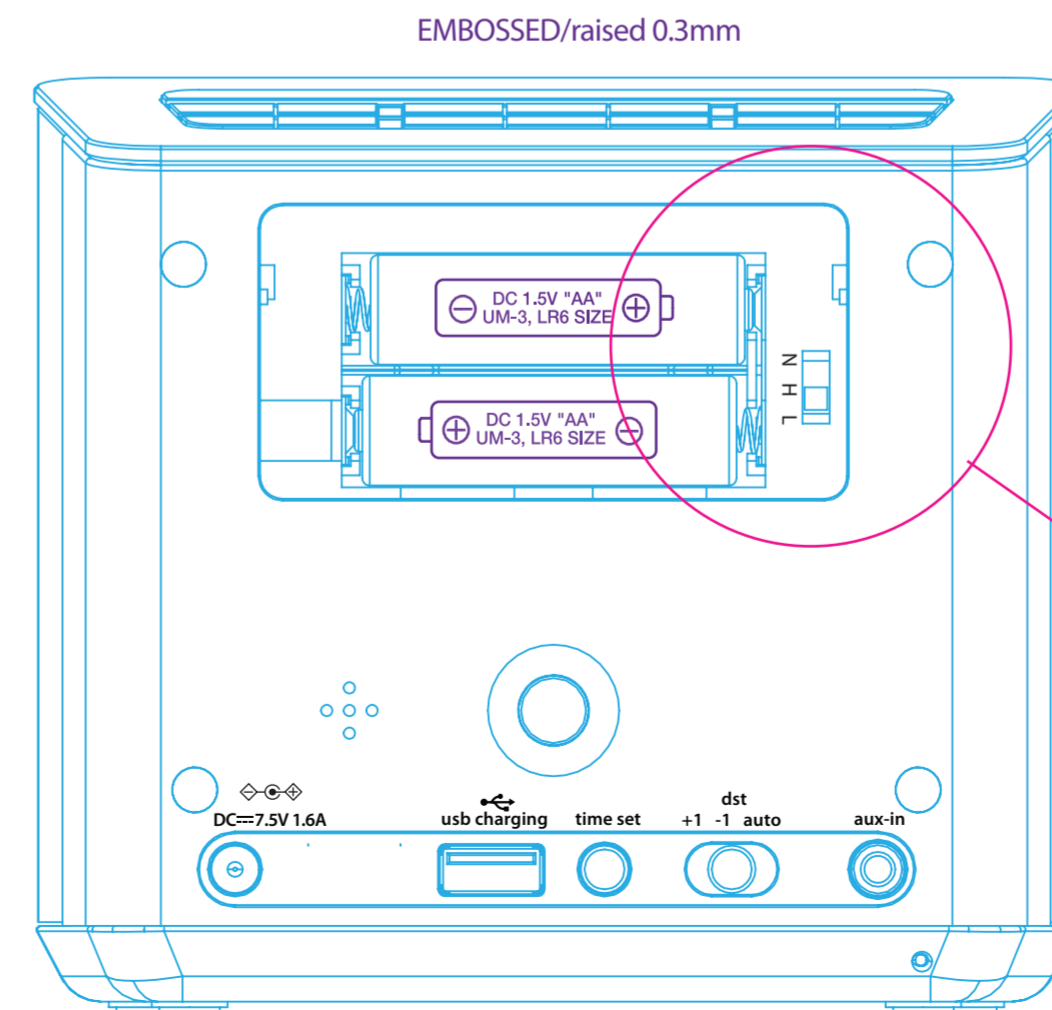

Model plate
Print:PMS Cool Grey 8
Material: PET sheet (black)
45 x 30 mm

US Version
Updated for new circuit
Jun. 29, 21.

SECTION A-A

Silk printing color: Black

Per NJ meeting 2/28 regarding dst 3P/gmt 2P, both will keep 3P switch. US dst stays as is, euro 3P will be called hour adjust. -1, 0, +1

Prov for 3P switch engraving added for 3Pswitch added Feb 9 2017;
hotel switch removed Feb 17 2017 per Ely A

Silk printing color: Black