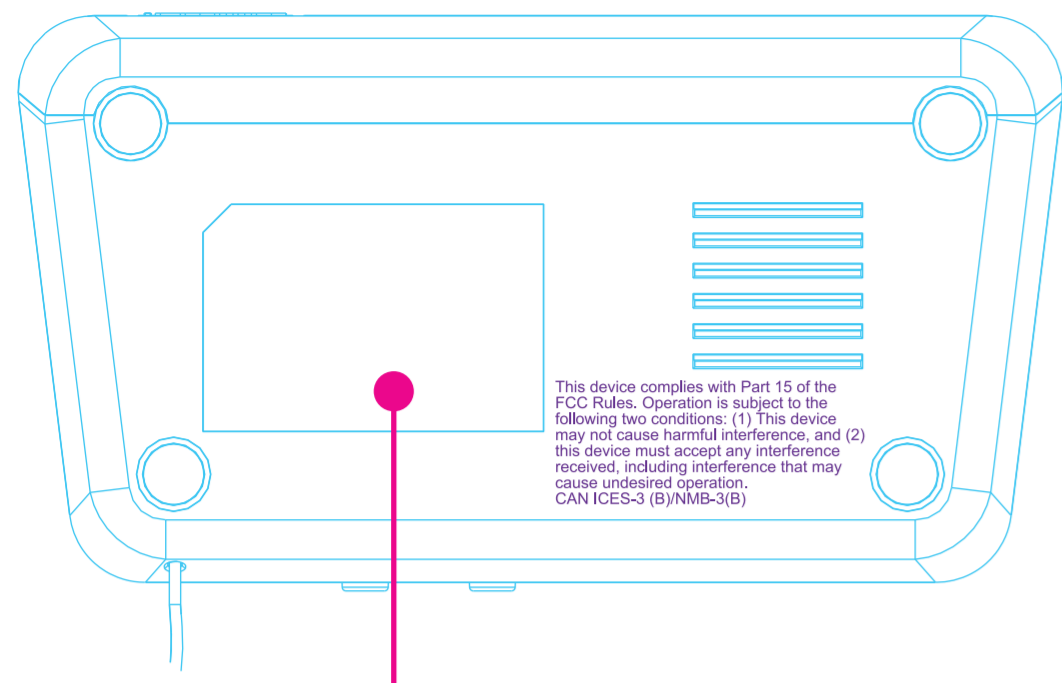

Title: Bluetooth Bedside Alarm Clock with FM Radio, Line-in and USB Charging

Version: 17 **Model #:** iBT232

Designer:

Date: 06.29.21.

CONFIDENTIAL and PROPRIETARY:
The information contained herein including, but not limited to the products, renderings, concepts and designs comprise intellectual property of SDI Technologies Inc. and shall be kept confidential and shall not be used or disclosed by the recipient without the written authority of SDI Technologies Inc.

Model plate
Print:PMS Cool Grey 8
Material: PET sheet (black)
45 x 30 mm

US Version
Updated for new circuit
Jun. 29, 21.

SECTION A-A

Silk printing color: Black

Per NJ meeting 2/28 regarding dst 3P/gmt 2P, both will keep 3P switch. US dst stays as is, euro 3P will be called hour adjust. -1, 0, +1

Prov for 3P switch engraving added for 3Pswitch added Feb 9 2017;
hotel switch removed Feb 17 2017 per Ely A

Silk printing color: Black