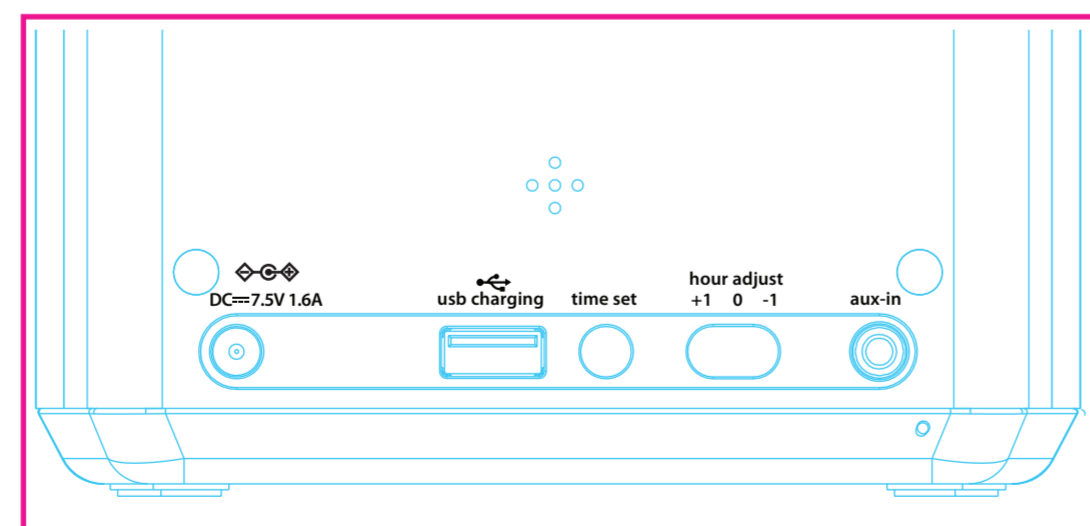

Title: Bluetooth Bedside Alarm Clock with FM Radio, Line-in and USB Charging

Version: 17 **Model #:** iBT232

Designer:

Date: 06.29.21.

CONFIDENTIAL and PROPRIETARY:
The information contained herein including, but not limited to the products, renderings, concepts and designs comprise intellectual property of SDI Technologies Inc. and shall be kept confidential and shall not be used or disclosed by the recipient without the written authority of SDI Technologies Inc.

Model plate
Print:PMS Cool Grey 8
Material: PET sheet (black)
45 x 30 mm

US Version
Updated for new circuit
Jun. 29, 21.

SECTION A-A

Silk printing color: Black

Per NJ meeting 2/28 regarding dst 3P/gmt 2P, both will keep 3P switch. US dst stays as is, euro 3P will be called hour adjust. -1, 0, +1

Prov for 3P switch engraving added for 3Pswitch added Feb 9 2017;
hotel switch removed Feb 17 2017 per Ely A

Silk printing color: Black