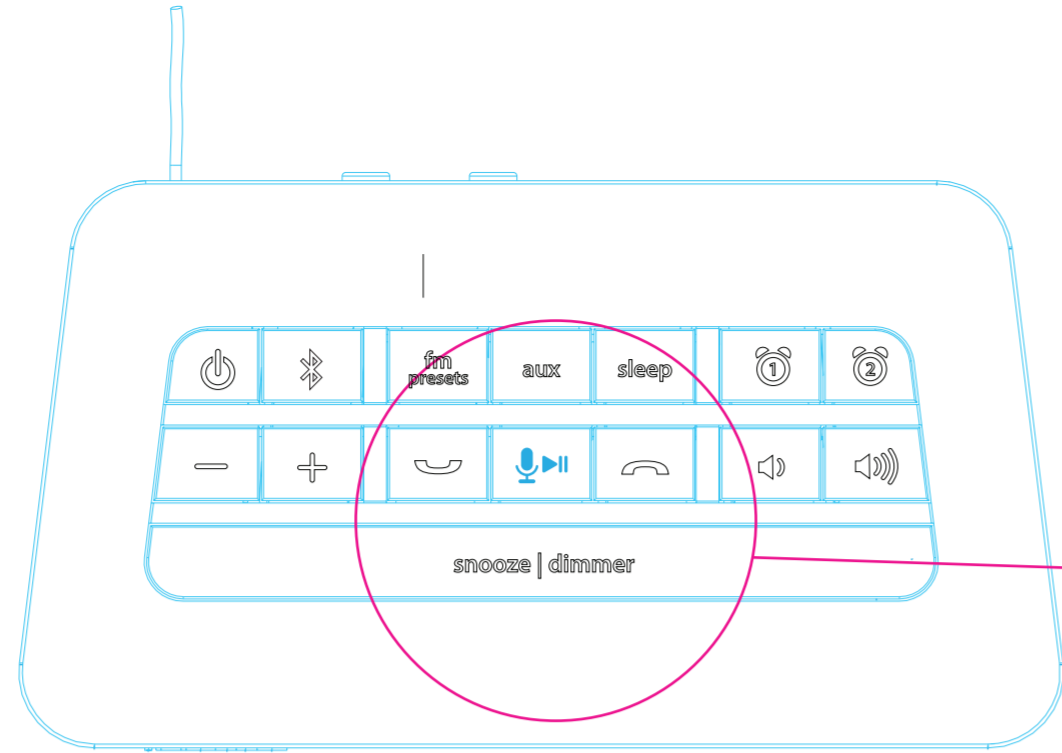

Title: Bluetooth Bedside Alarm Clock with FM Radio, Line-in and USB Charging

Version: 17 **Model #:** iBT232

Designer:

Date: 06.29.21.

CONFIDENTIAL and PROPRIETARY:
The information contained herein including, but not limited to the products, renderings, concepts and designs comprise intellectual property of SDI Technologies Inc. and shall be kept confidential and shall not be used or disclosed by the recipient without the written authority of SDI Technologies Inc.

Model plate
Print:PMS Cool Grey 8
Material: PET sheet (black)
45 x 30 mm

US Version
Updated for new circuit
Jun. 29, 21.

SECTION A-A

Silk printing color: Black

Per NJ meeting 2/28 regarding dst 3P/gmt 2P, both will keep 3P switch. US dst stays as is, euro 3P will be called hour adjust. -1, 0, +1

Prov for 3P switch engraving added for 3Pswitch added Feb 9 2017;
hotel switch removed Feb 17 2017 per Ely A

Silk printing color: Black