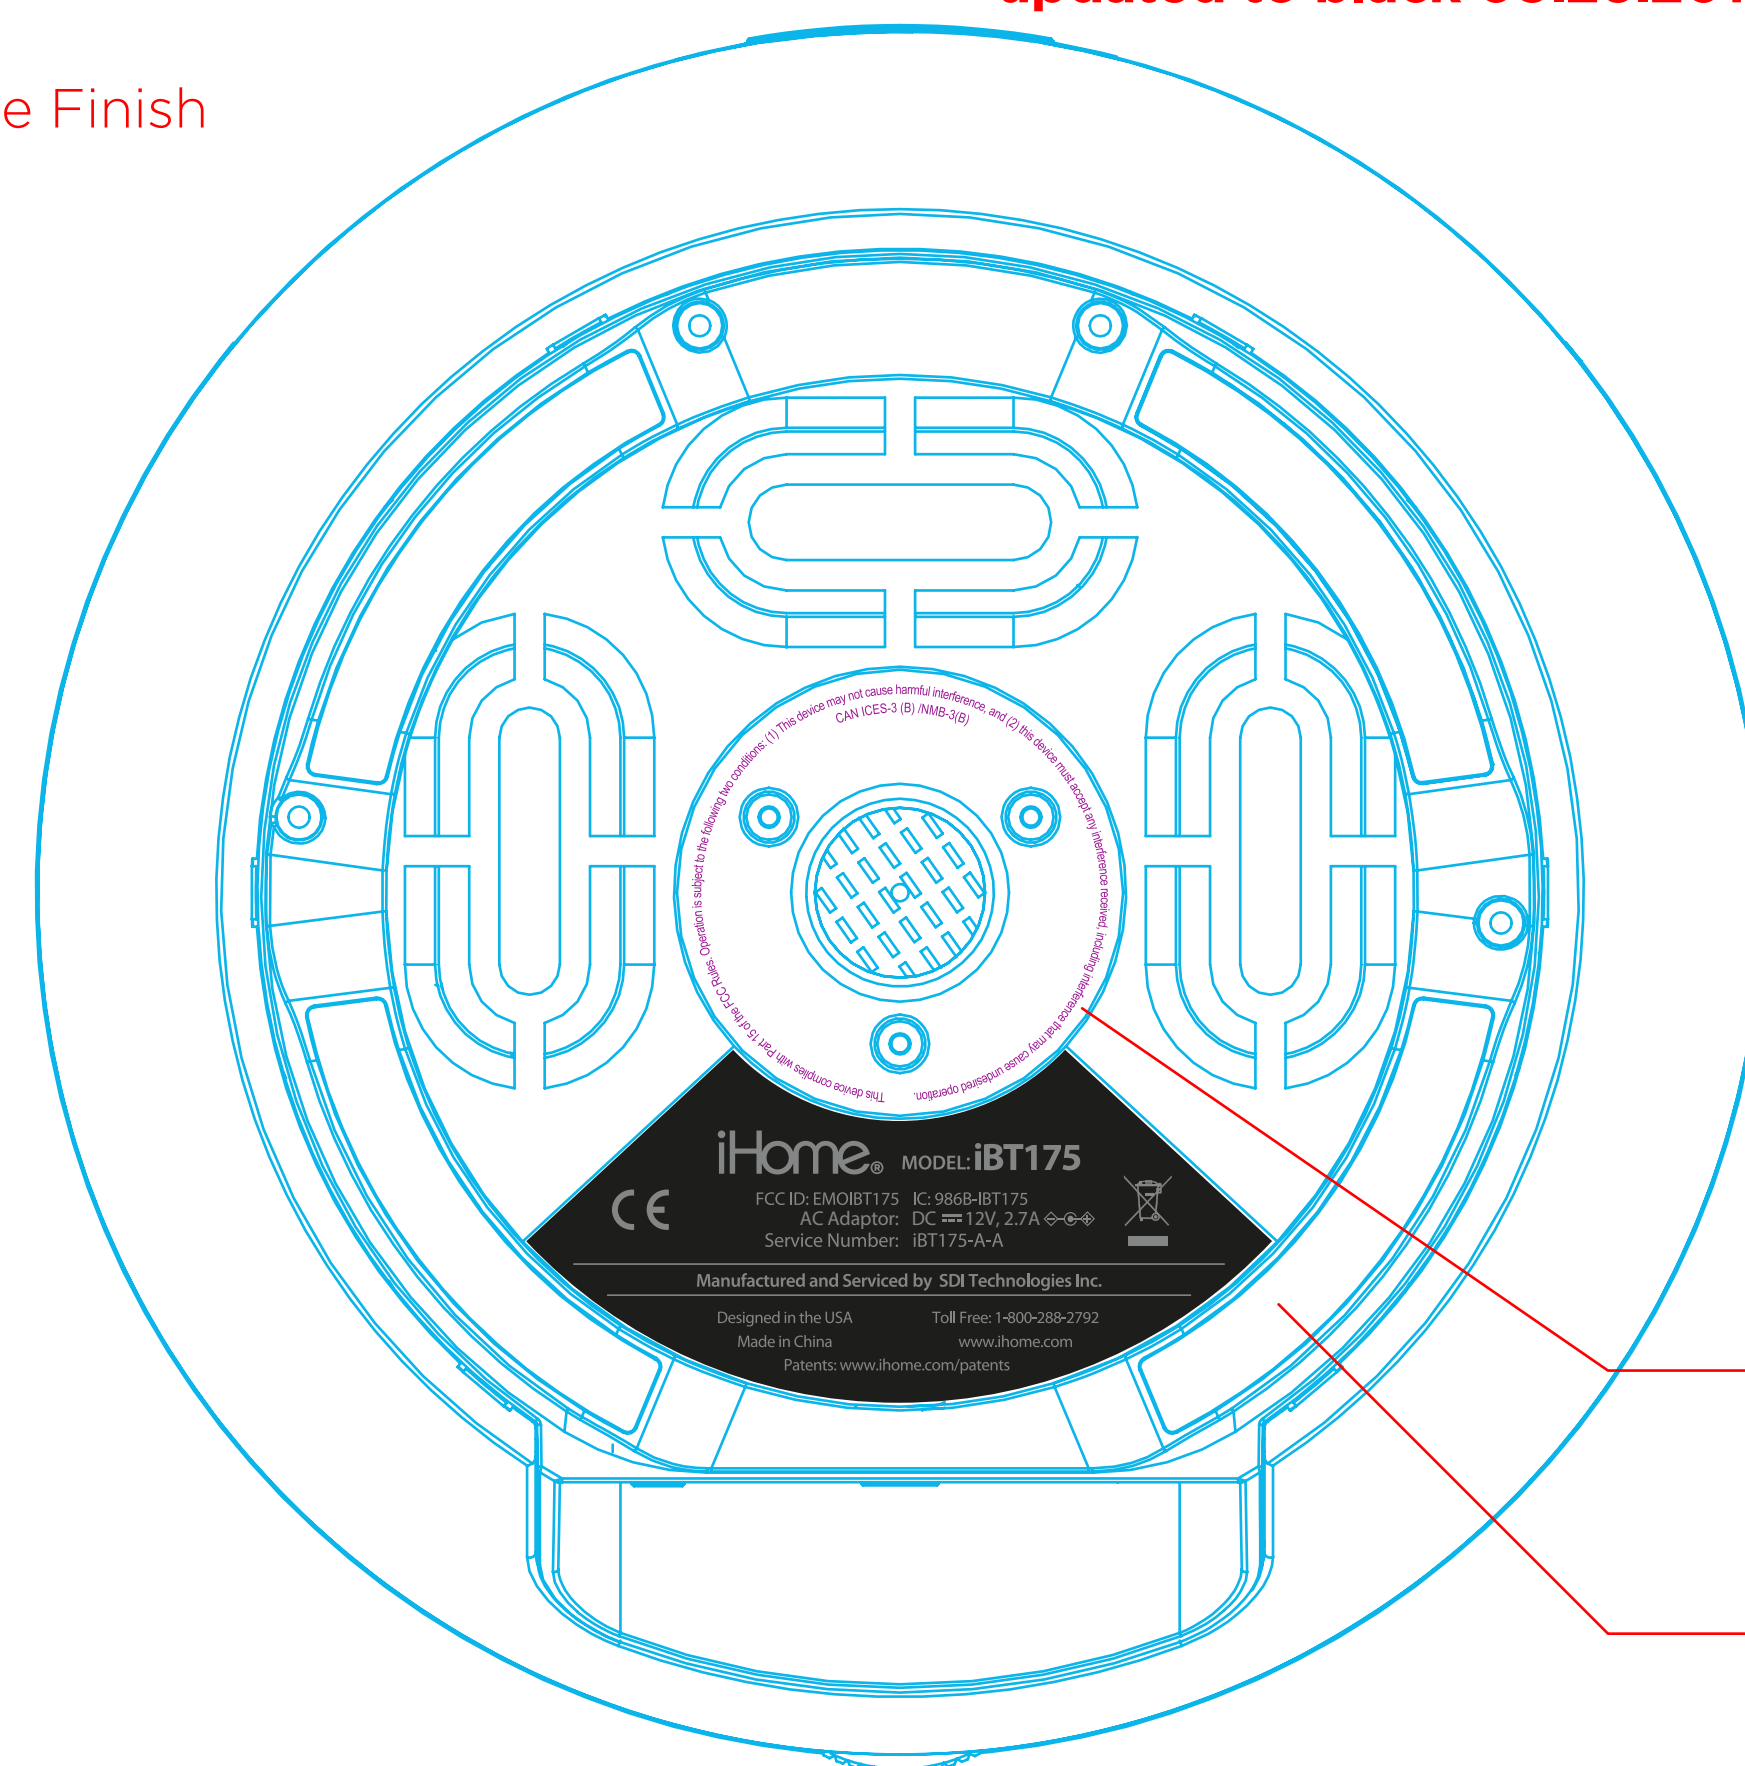

iHome

GAW

Title: Bluetooth Stereo Wireless LED Color Changing Speaker

Version: 7

Model #: iBT175

Designer: Eric Holzer

Date: 12.07.2016

CONFIDENTIAL and PROPRIETARY:

Cut Sheet Material with Matte Finish
color: Black
artwork: PMS Cool Grey 9

Read area is black silk screen on back surface of logo plate,
'iHome' area is clear to allow light to pass through
updated to black 09.26.2016

Cut Sheet Material with glossy finish
color: PMS 102 C
artwork: Black

Glossy Finish Area (in mold)

Flat view of interface

FCC info
0.3mm Emboss

Cut Sheet Material with Matte Finish
color: Black
artwork: PMS Cool Grey 9