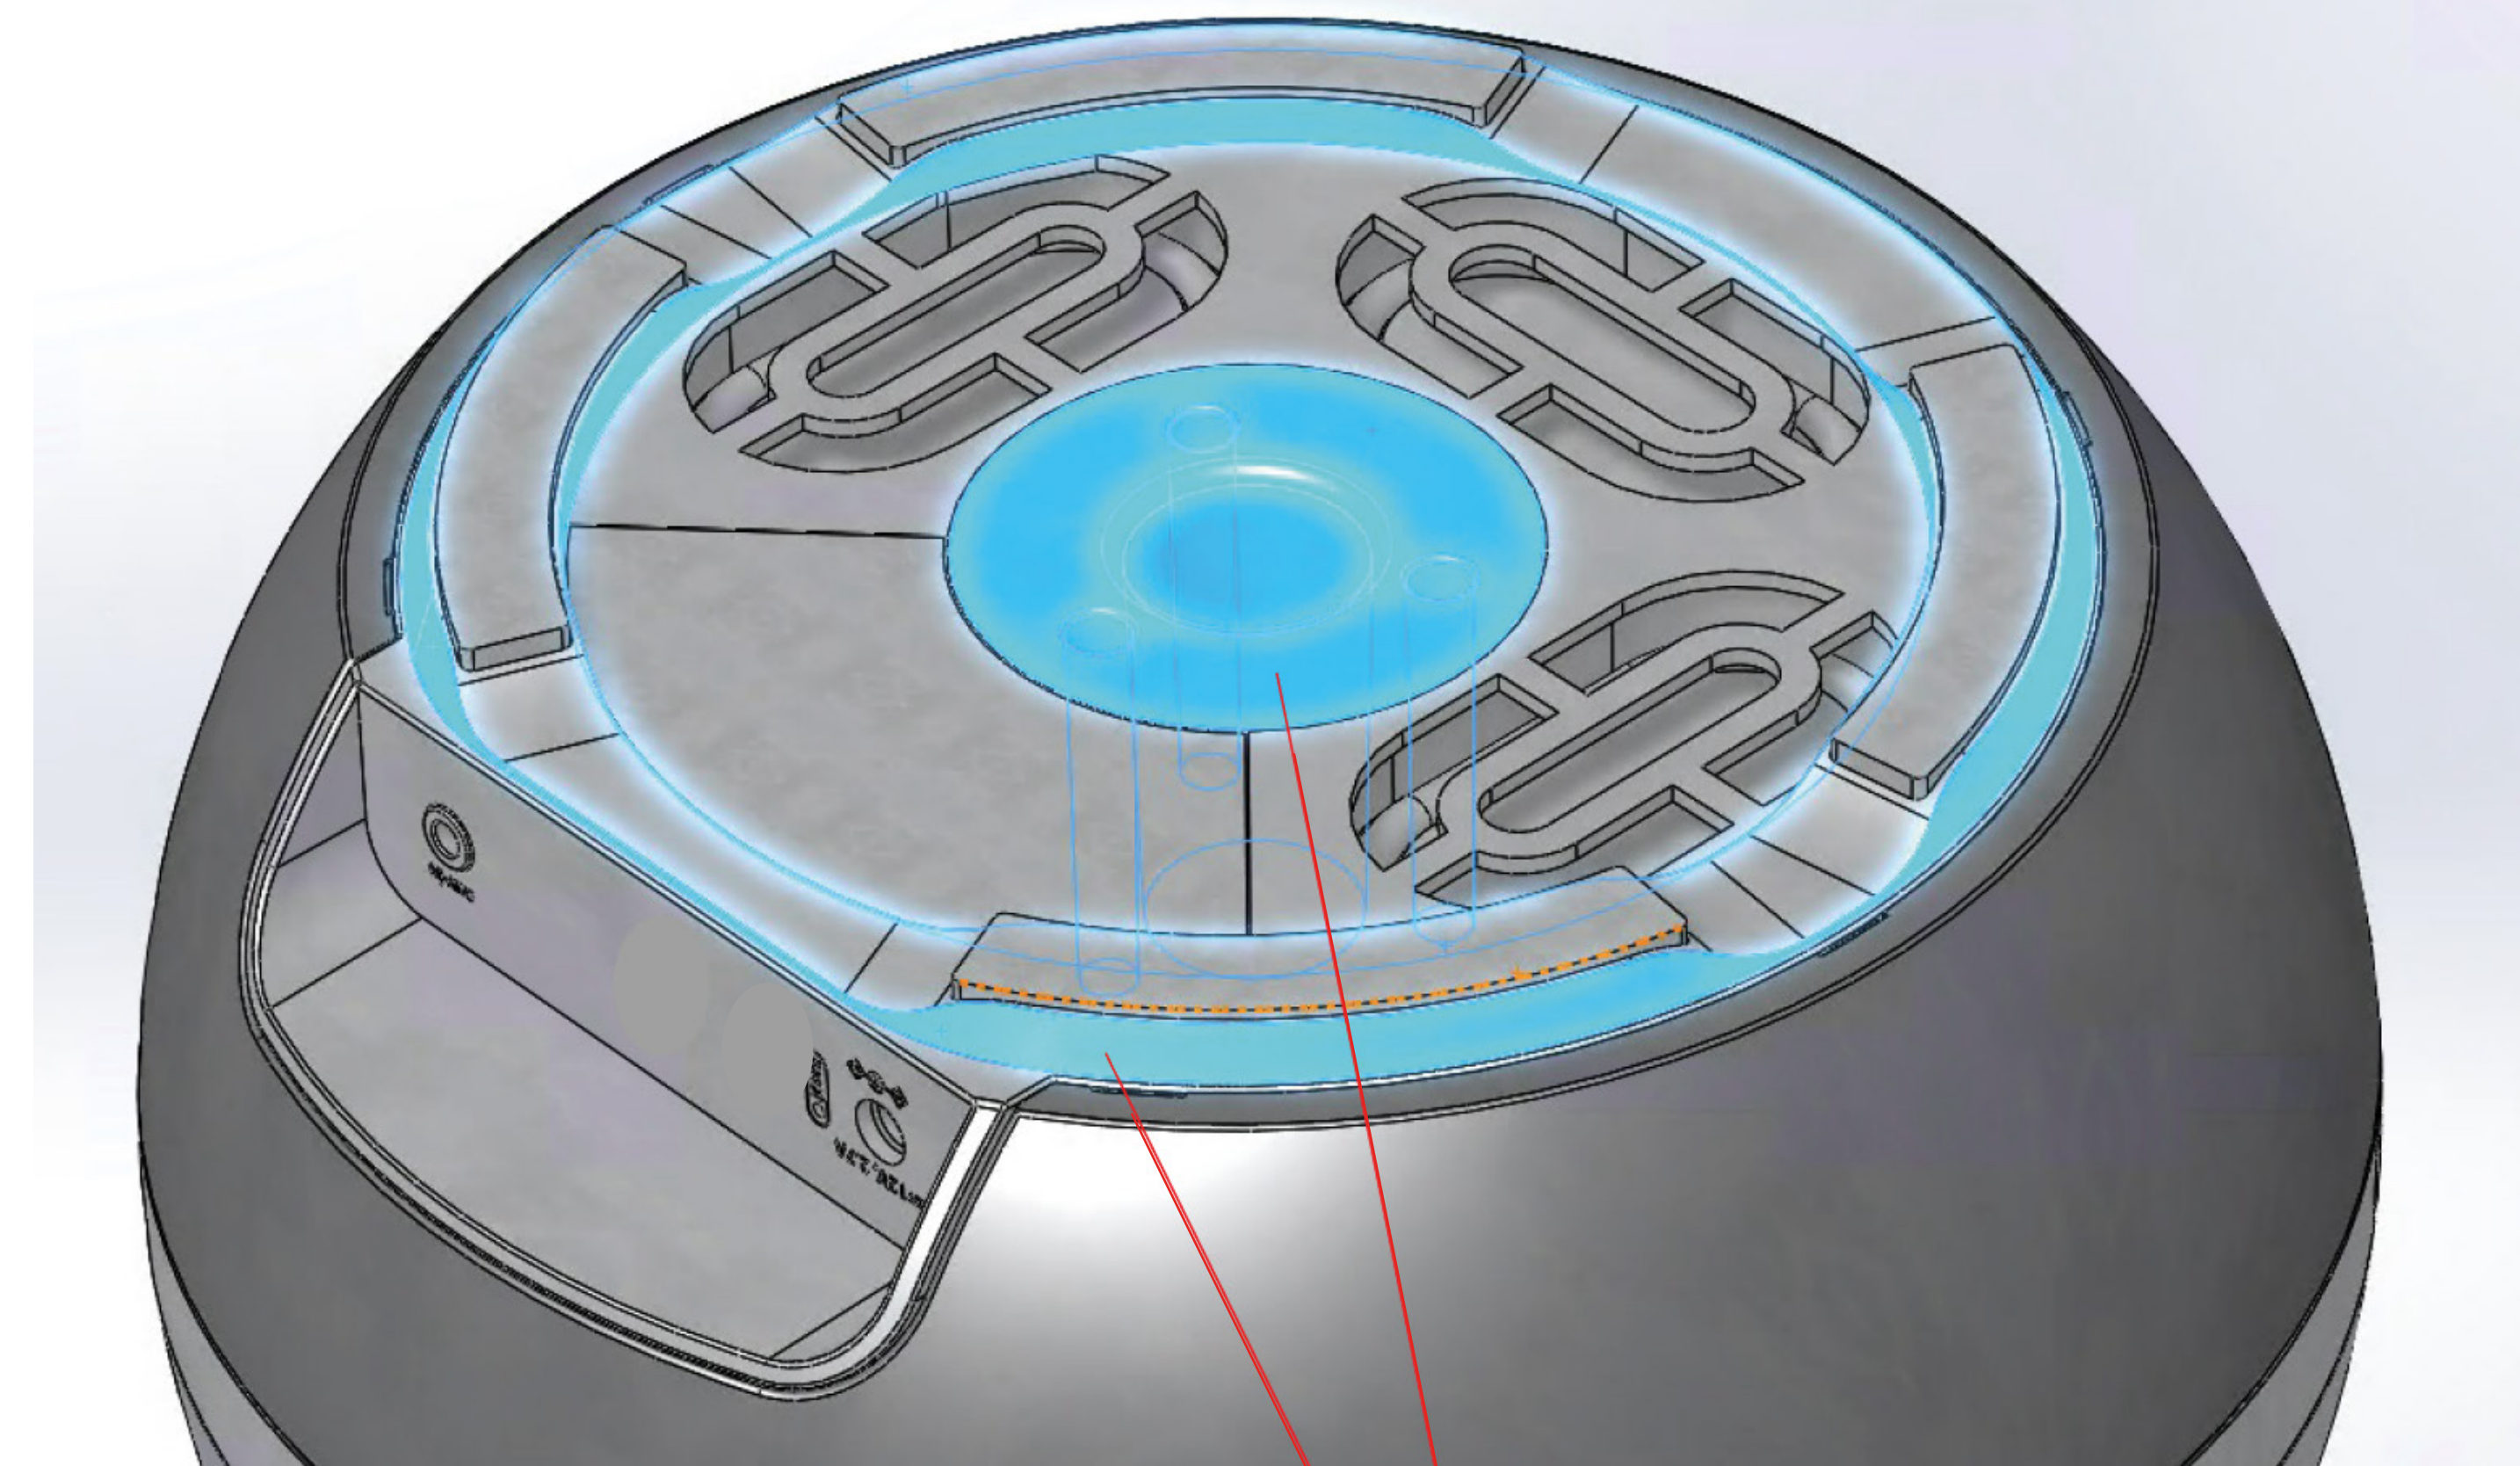

iHome

GAW

Title: Bluetooth Stereo Wireless LED Color Changing Speaker

Version: 7

Model #: iBT175

Designer: Eric Holzer

Date: 12.07.2016

CONFIDENTIAL and PROPRIETARY:

Cut Sheet Material with Matte Finish
color: Black
artwork: PMS Cool Grey 9

Read area is black silk screen on back surface of logo plate,
'iHome' area is clear to allow light to pass through
updated to black 09.26.2016

Cut Sheet Material with glossy finish
color: PMS 102 C
artwork: Black

Glossy Finish Area (in mold)

Flat view of interface

FCC info
0.3mm Emboss

Cut Sheet Material with Matte Finish
color: Black
artwork: PMS Cool Grey 9