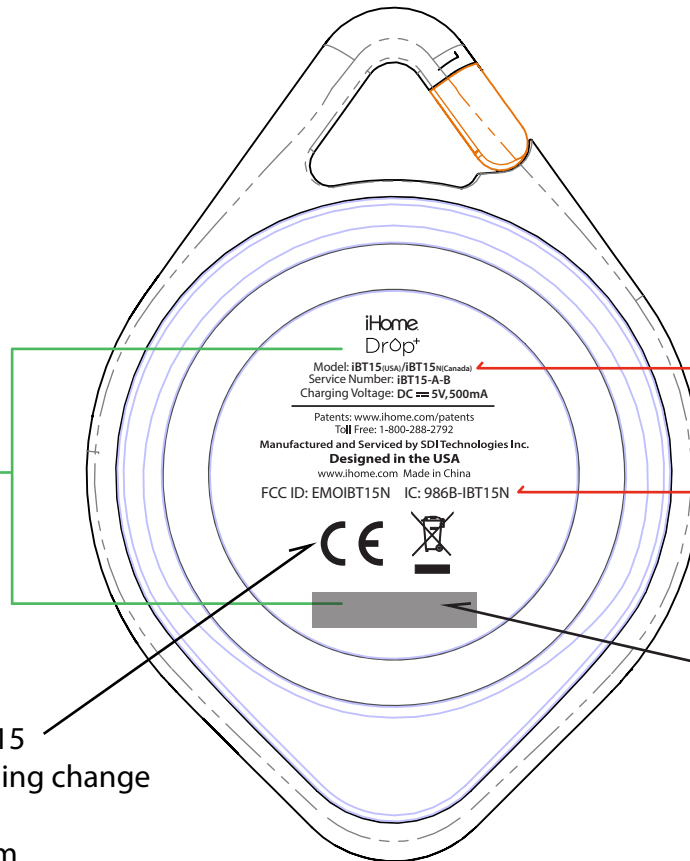

Jan 14, 2015

Model plate:

BGS version, printing color in cool grey 9C,
Blue version: printing color is cool grey 3C,

Jan 14, 2015
Silkscreen

Feb 12, 2015
make running change
ASAP
H: 5.875mm

Cost down : June 20, 2017
June 20, 2017

June 20, 2017

Date Code

Jack panel:

BGS version, printing color in cool grey 7C,
Blue version: printing color is cool grey 3C

Silkscreen