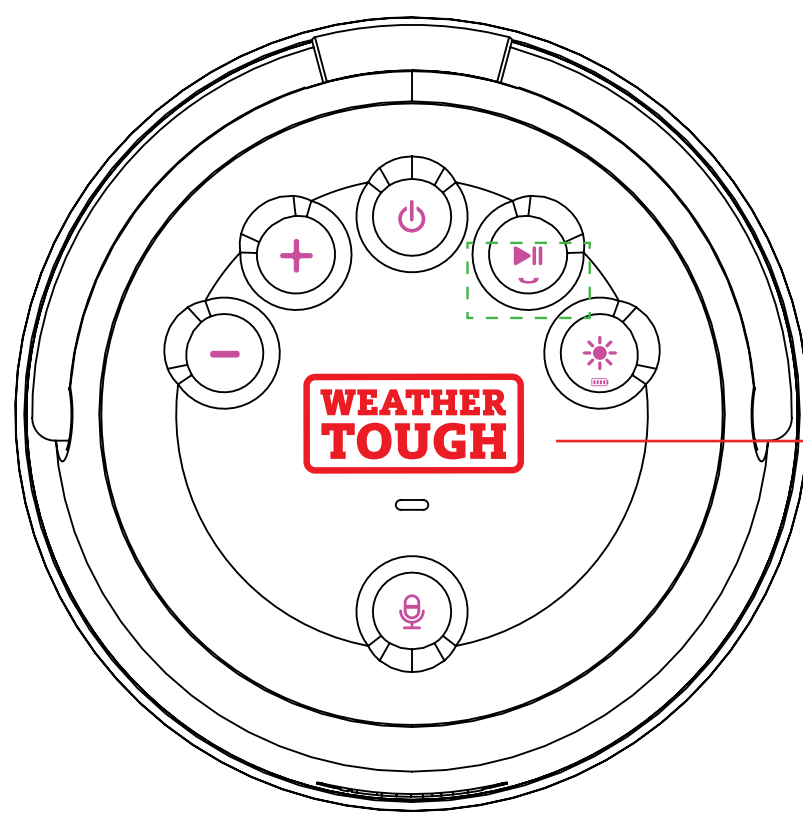

iHome GAW

Title: Bluetooth Portable Stereo LED Color Changing Speaker

Version: 9	Model #: iBT158
Designer: Nick Silvestri	
Date: 09.3.18	

CONFIDENTIAL and PROPRIETARY:
The information contained herein including, but not limited to the products, renderings, concepts and designs comprise intellectual property of SDI Technologies Inc. and shall be kept confidential and shall not be used or disclosed by the recipient without the written authority of SDI Technologies Inc.

4/11/18
UPDATES:
-iH Programmable Button changed to AMA Voice Button
-Play/Pause/Voice Button changed to Play/Pause/Call Button

9/3 HK: removed the TM aside

MAGENTA - Silkscreen
*FOLLOW /DL COLOR SPECIFIED
PRINT FOR ALL PRINTED ICONS ON PRODUCT.

RED - Debossed, glossy .2mm

iHome Logo should be stitched in white

9/3 HK: changed the model plate .