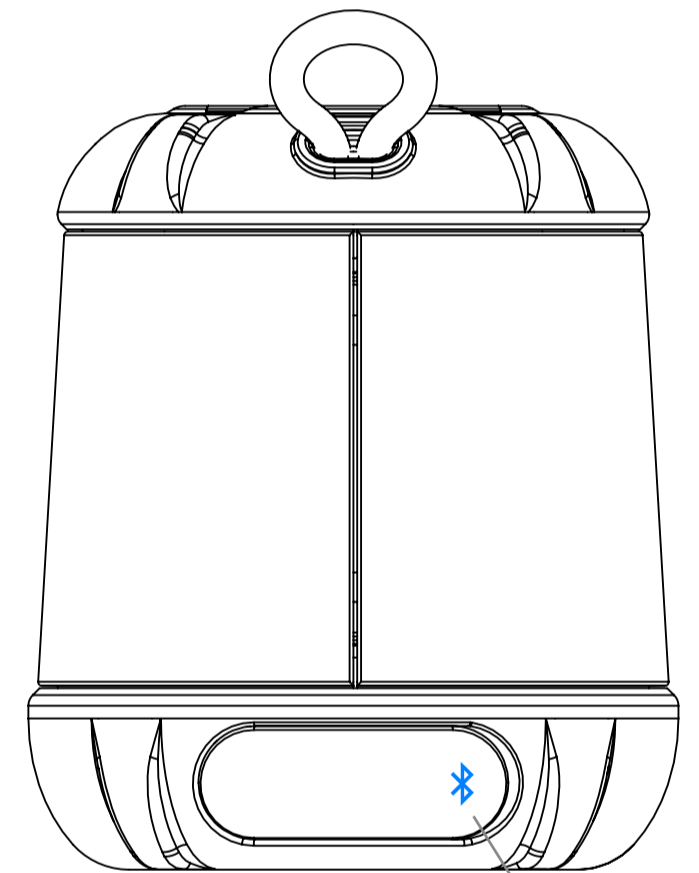

iHome

GAW

Title: Bluetooth Portable Mono Speaker

Version: 3

Model #: iBT154

Designer: Nick Silvestri

Date: 01/16/20

CONFIDENTIAL and PROPRIETARY:  
The information contained herein including, but not limited to the products, renderings, concepts and designs comprise intellectual property of SDI Technologies Inc. and shall be kept confidential and shall not be used or disclosed by the recipient without the written authority of SDI Technologies Inc.

**MAGENTA - Silkscreen**  
\*FOLLOW /DL COLOR SPECIFIED  
PRINT FOR ALL PRINTED ICONS ON PRODUCT.

**BLUE - deboss/glossy 0.2mm**

Jack Panel PC sheet  
(See DL for color guidelines)

Inside of Jack-Cover

Jack Panel PC sheet  
(See DL for color guidelines)