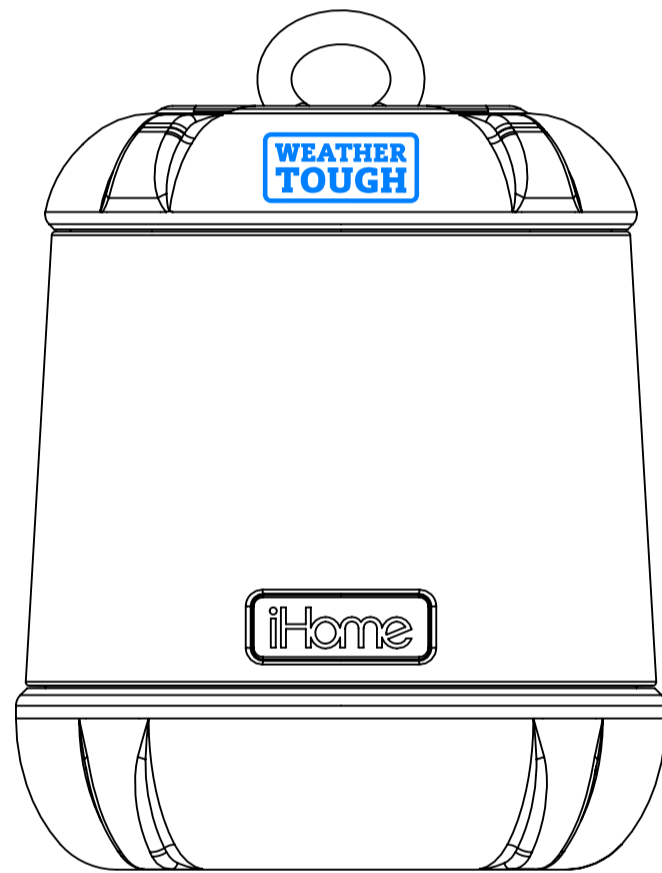

iHome

GAW

Title: Bluetooth Portable Mono Speaker

Version: 3

Model #: iBT154

Designer: Nick Silvestri

Date: 01/16/20

CONFIDENTIAL and PROPRIETARY:  
The information contained herein including, but not limited to the products, renderings, concepts and designs comprise intellectual property of SDI Technologies Inc. and shall be kept confidential and shall not be used or disclosed by the recipient without the written authority of SDI Technologies Inc.

**MAGENTA - Silkscreen**  
\*FOLLOW /DL COLOR SPECIFIED  
PRINT FOR ALL PRINTED ICONS ON PRODUCT.

**BLUE - deboss/glossy 0.2mm**

Jack Panel PC sheet  
(See DL for color guidelines)

Inside of Jack-Cover

Jack Panel PC sheet  
(See DL for color guidelines)