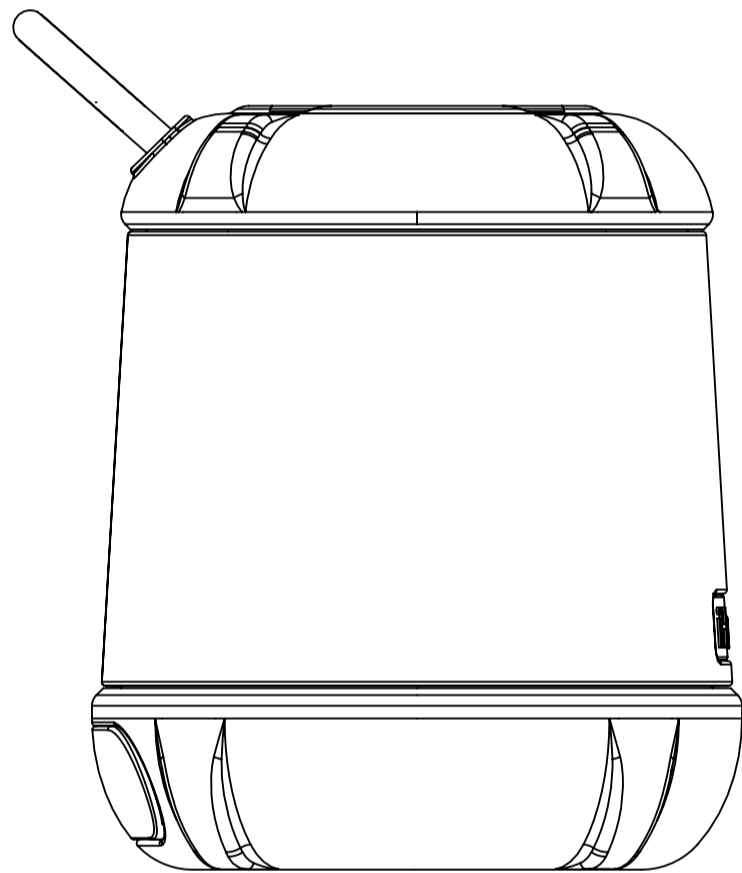

iHome

GAW

Title: Bluetooth Portable Mono Speaker

Version: 3

Model #: iBT154

Designer: Nick Silvestri

Date: 01/16/20

CONFIDENTIAL and PROPRIETARY:  
The information contained herein including, but not limited to the products, renderings, concepts and designs comprise intellectual property of SDI Technologies Inc. and shall be kept confidential and shall not be used or disclosed by the recipient without the written authority of SDI Technologies Inc.

**MAGENTA - Silkscreen**  
\*FOLLOW /DL COLOR SPECIFIED  
PRINT FOR ALL PRINTED ICONS ON PRODUCT.

**BLUE - deboss/glossy 0.2mm**

Jack Panel PC sheet  
(See DL for color guidelines)

Inside of Jack-Cover

Jack Panel PC sheet  
(See DL for color guidelines)