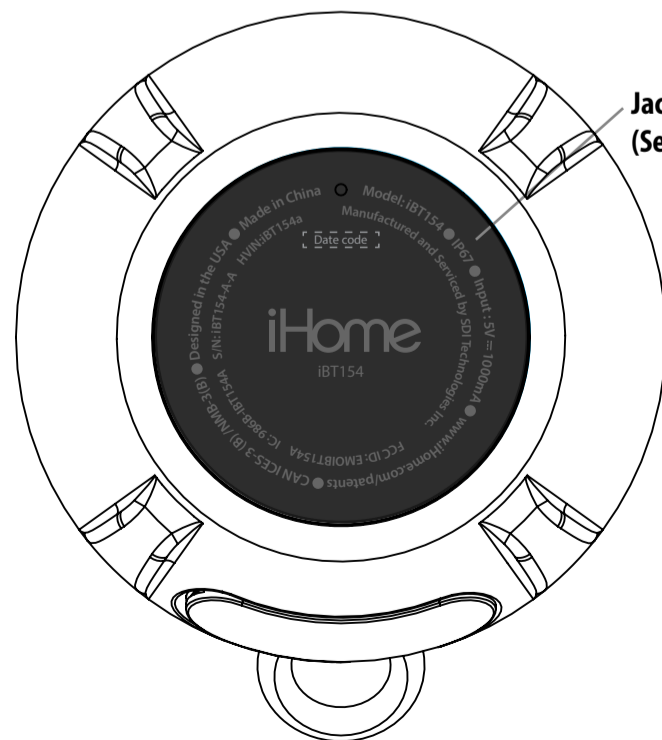

iHome

GAW

Title: Bluetooth Portable Mono Speaker

Version: 3

Model #: iBT154

Designer: Nick Silvestri

Date: 01/16/20

CONFIDENTIAL and PROPRIETARY:  
The information contained herein including, but not limited to the products, renderings, concepts and designs comprise intellectual property of SDI Technologies Inc. and shall be kept confidential and shall not be used or disclosed by the recipient without the written authority of SDI Technologies Inc.

**MAGENTA - Silkscreen**  
\*FOLLOW /DL COLOR SPECIFIED  
PRINT FOR ALL PRINTED ICONS ON PRODUCT.

**BLUE - deboss/glossy 0.2mm**

Jack Panel PC sheet  
(See DL for color guidelines)

Inside of Jack-Cover

Jack Panel PC sheet  
(See DL for color guidelines)