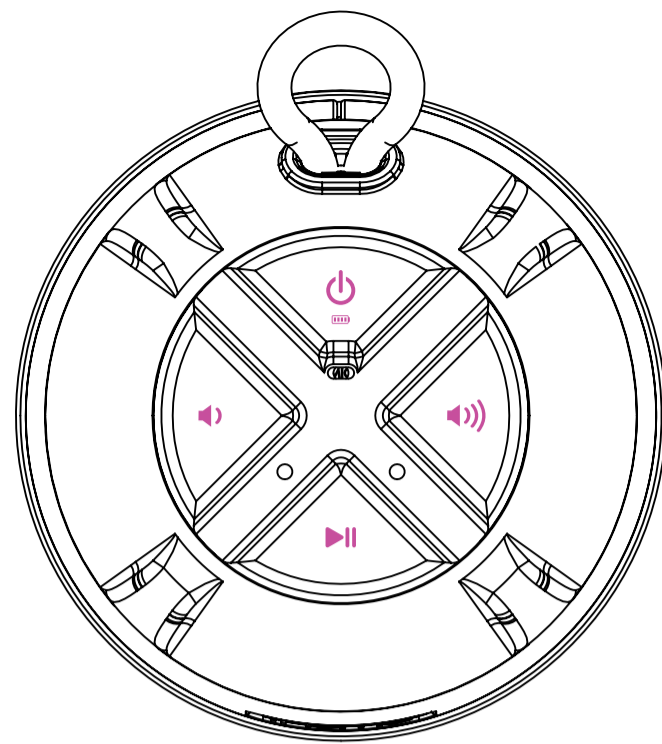

iHome

GAW

Title: Bluetooth Portable Mono Speaker

Version: 3

Model #: iBT154

Designer: Nick Silvestri

Date: 01/16/20

CONFIDENTIAL and PROPRIETARY:  
The information contained herein including, but not limited to the products, renderings, concepts and designs comprise intellectual property of SDI Technologies Inc. and shall be kept confidential and shall not be used or disclosed by the recipient without the written authority of SDI Technologies Inc.

**MAGENTA - Silkscreen**  
\*FOLLOW /DL COLOR SPECIFIED  
PRINT FOR ALL PRINTED ICONS ON PRODUCT.

**BLUE - deboss/glossy 0.2mm**

Jack Panel PC sheet  
(See DL for color guidelines)

Inside of Jack-Cover

Jack Panel PC sheet  
(See DL for color guidelines)