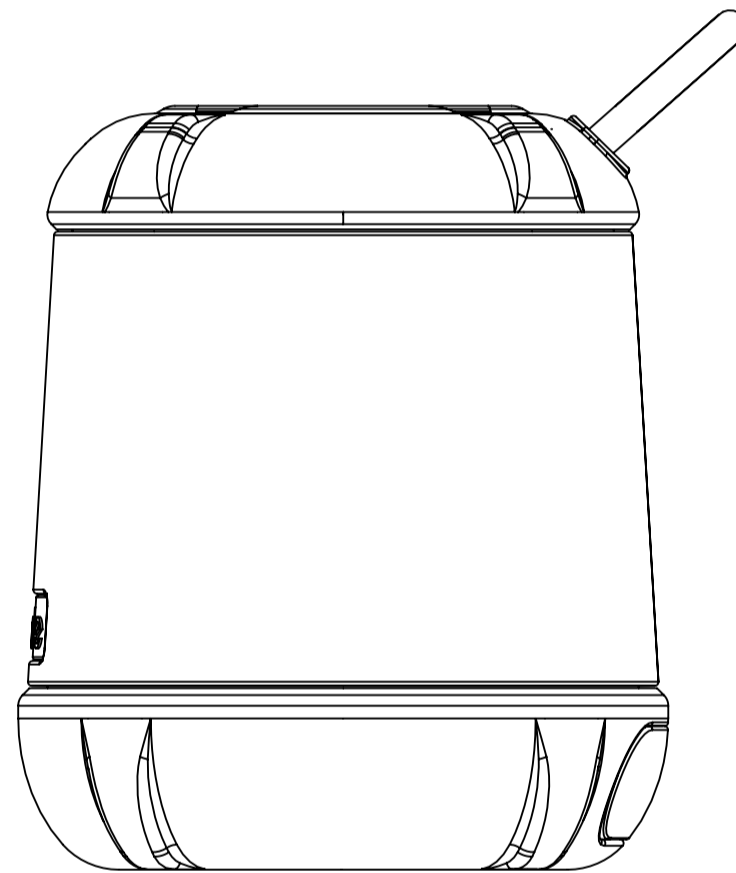

iHome

GAW

Title: Bluetooth Portable Mono Speaker

Version: 3

Model #: iBT154

Designer: Nick Silvestri

Date: 01/16/20

CONFIDENTIAL and PROPRIETARY:  
The information contained herein including, but not limited to the products, renderings, concepts and designs comprise intellectual property of SDI Technologies Inc. and shall be kept confidential and shall not be used or disclosed by the recipient without the written authority of SDI Technologies Inc.

**MAGENTA - Silkscreen**  
\*FOLLOW /DL COLOR SPECIFIED  
PRINT FOR ALL PRINTED ICONS ON PRODUCT.

**BLUE - deboss/glossy 0.2mm**

Jack Panel PC sheet  
(See DL for color guidelines)

Inside of Jack-Cover

Jack Panel PC sheet  
(See DL for color guidelines)