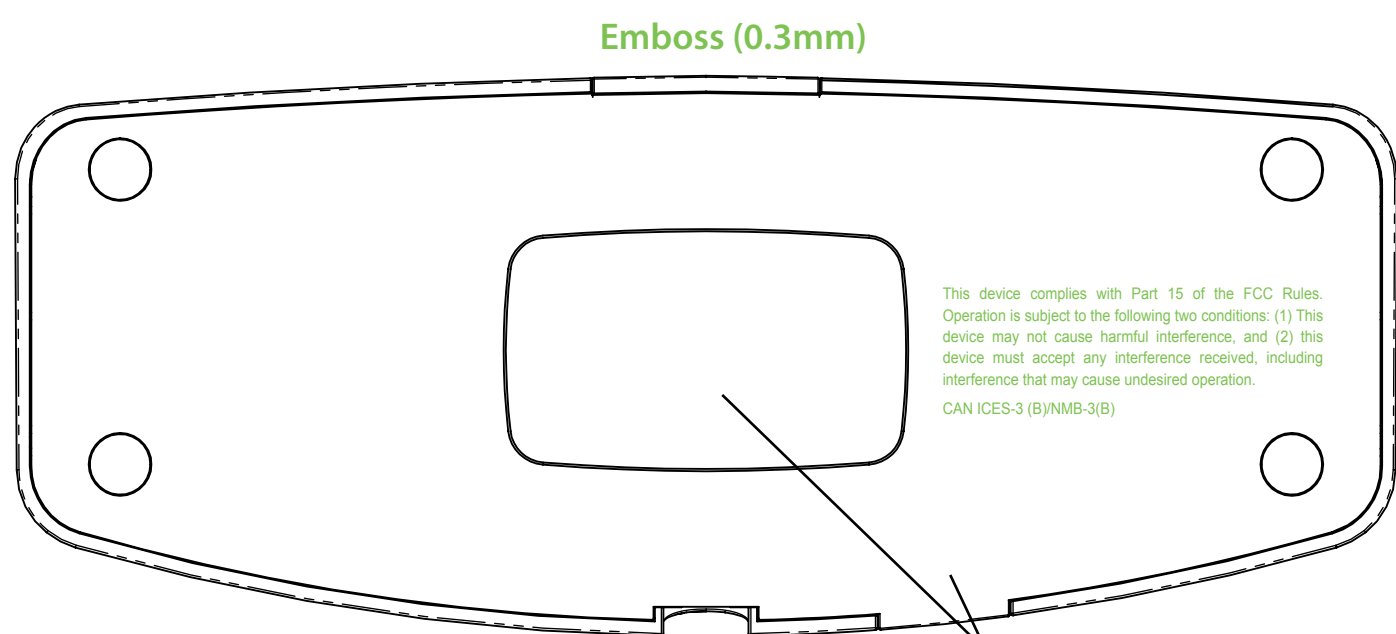

Printing: cool grey 9C
Label: Matte black cut PVC sheet 0.25mm