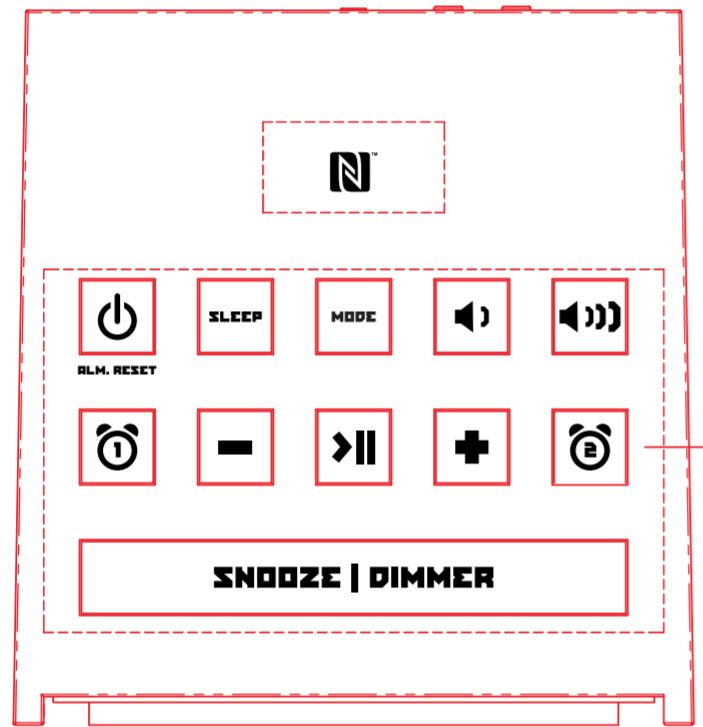

iBN18

iBN18 Top View