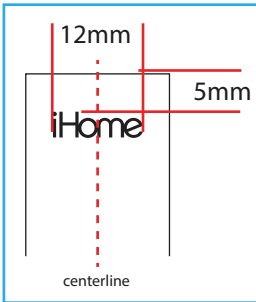

Right side

Left side

Model No.: R738  
FCC ID: EMO-B98  
IC: 5848-B98  
25470