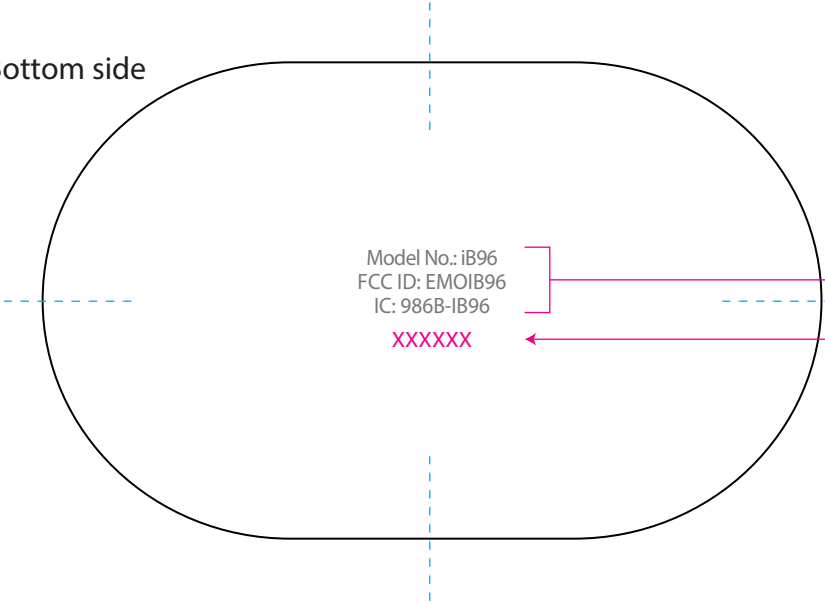

Re-chargeable Travel Case

Scale = 1:1

Bottom side

Model No.: iB96
FCC ID: EMOIB96
IC: 986B-IB96

XXXXXX

Silkscreen color
Cool grey 9C

Laser etching
date code location

Front side

Model No.: iB96
FCC ID: EMOIB96
IC: 986B-IB96

XXXXXX