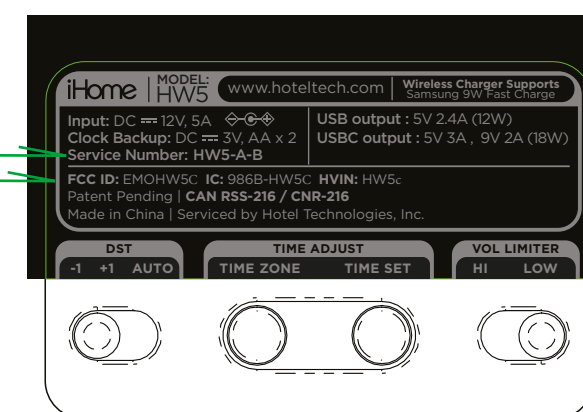

**PINK - silkscreen**  
 \*FOLLOW /DL COLOR SPECIFIED  
 PRINT FOR ALL PRINTED ICONS ON PRODUCT.  
**BLUE - deboss 0.3mm**

<b>iHome GAW</b>	
Title: Wireless Qi Charging Bedside Clock Stereo Speaker w/ Single Day Alarm + Dual USB Charging	
Version: 9	Model #: HW5
Designer: Eric Holzer	
Date: 02.19.2020	
<b>CONFIDENTIAL and PROPRIETARY:</b> The information contained herein including, but not limited to the products, renderings, concepts and designs comprise intellectual property of SDI Technologies Inc. and shall be kept confidential and shall not be used or disclosed by the recipient without the written authority of SDI Technologies Inc.	

HKCS: 05/24/2021-V15

**BE version**

Mar 1, 2021 running change  
 start for PO# 4420000324-3K

**VIEWING AREA 20MM X 72.5MM**

display for DMU

actual size: 72.2W x 28.8H (mm)  
 revised May 24, 2021

revised May 24, 2021: BK3266 new PCB version

EURO - UKCA marking  
 Remove Time Zone and changed DTS to Hour Adjust  
 actual size: 72.2W x 28.8H (mm)

revised May 24, 2021 BK3266