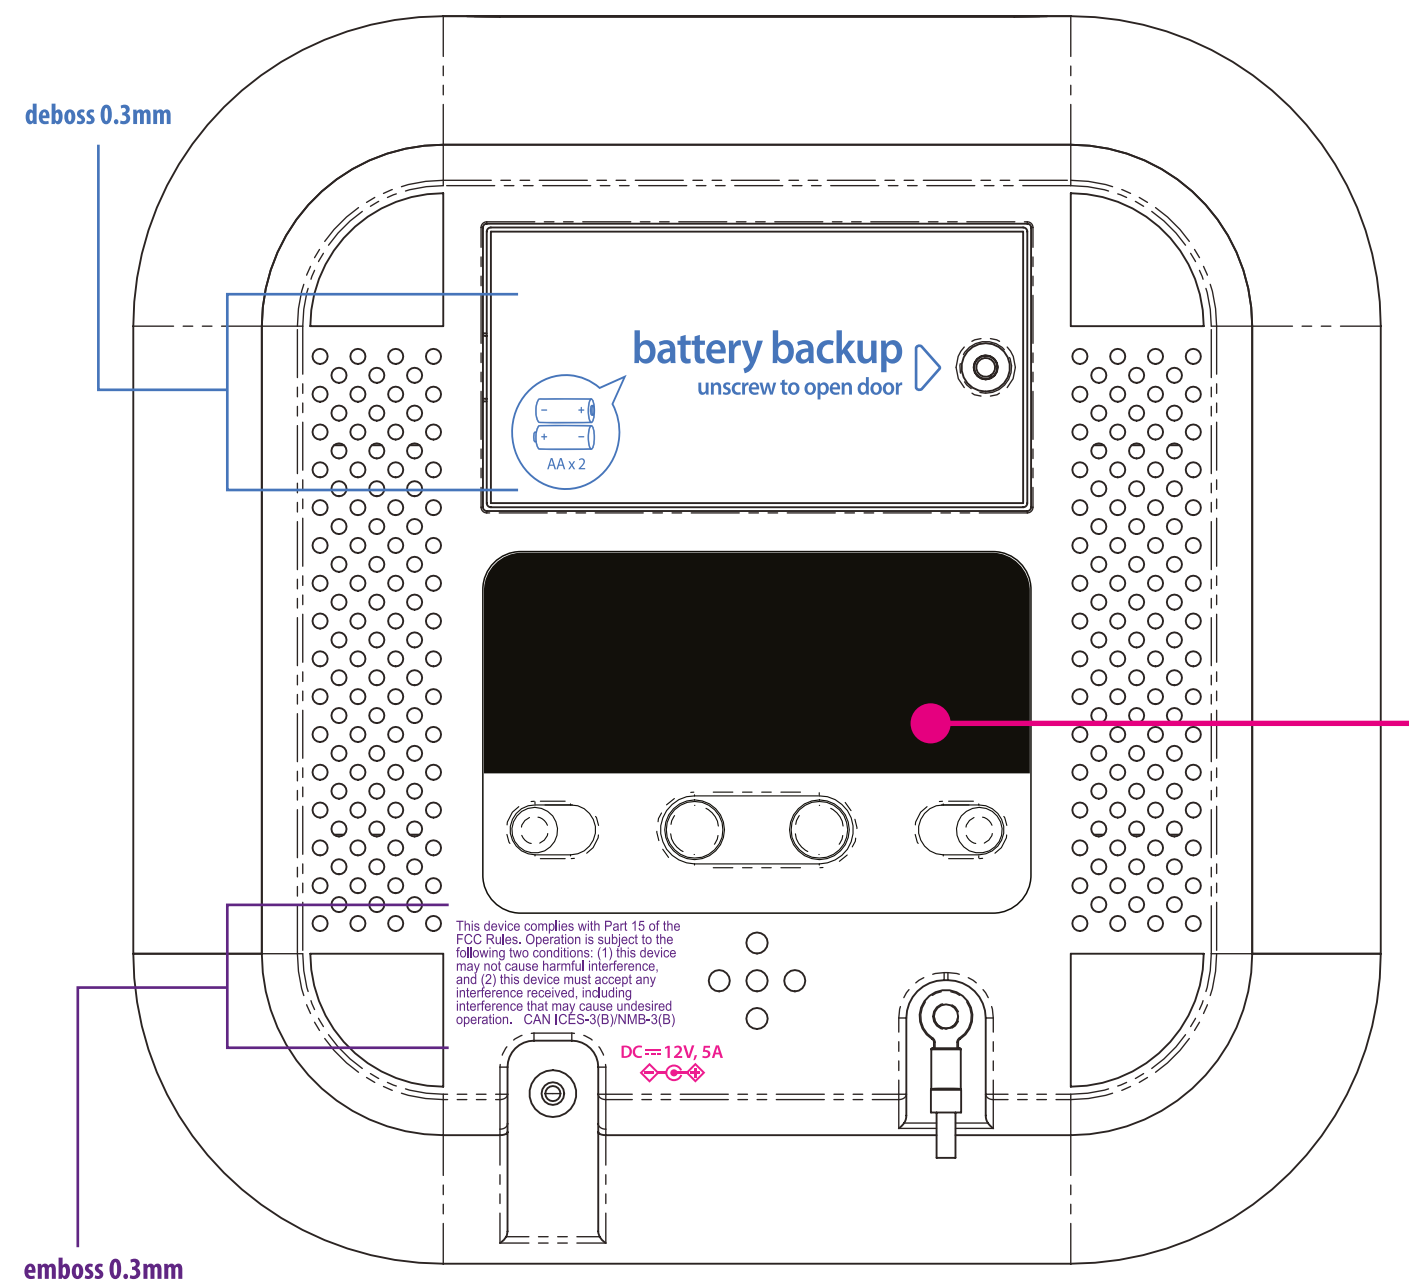

**PINK - silkscreen**  
 \*FOLLOW /DL COLOR SPECIFIED  
 PRINT FOR ALL PRINTED ICONS ON PRODUCT.  
**BLUE - deboss 0.3mm**

<b>iHome GAW</b>	
Title: Wireless Qi Charging Bedside Clock Stereo Speaker w/ Single Day Alarm + Dual USB Charging	
Version: 9	Model #: HW5
Designer: Eric Holzer	
Date: 02.19.2020	
<b>CONFIDENTIAL and PROPRIETARY:</b> The information contained herein including, but not limited to the products, renderings, concepts and designs comprise intellectual property of SDI Technologies Inc. and shall be kept confidential and shall not be used or disclosed by the recipient without the written authority of SDI Technologies Inc.	

HKCS: 05/24/2021-V15

**BE version**

Mar 1, 2021 running change  
 start for PO# 4420000324-3K

**VIEWING AREA 20MM X 72.5MM**

display for DMU

actual size: 72.2W x 28.8H (mm)  
 revised May 24, 2021

revised May 24, 2021: BK3266 new PCB version

EURO - UKCA marking  
 Remove Time Zone and changed DTS to Hour Adjust  
 actual size: 72.2W x 28.8H (mm)

revised May 24, 2021 BK3266