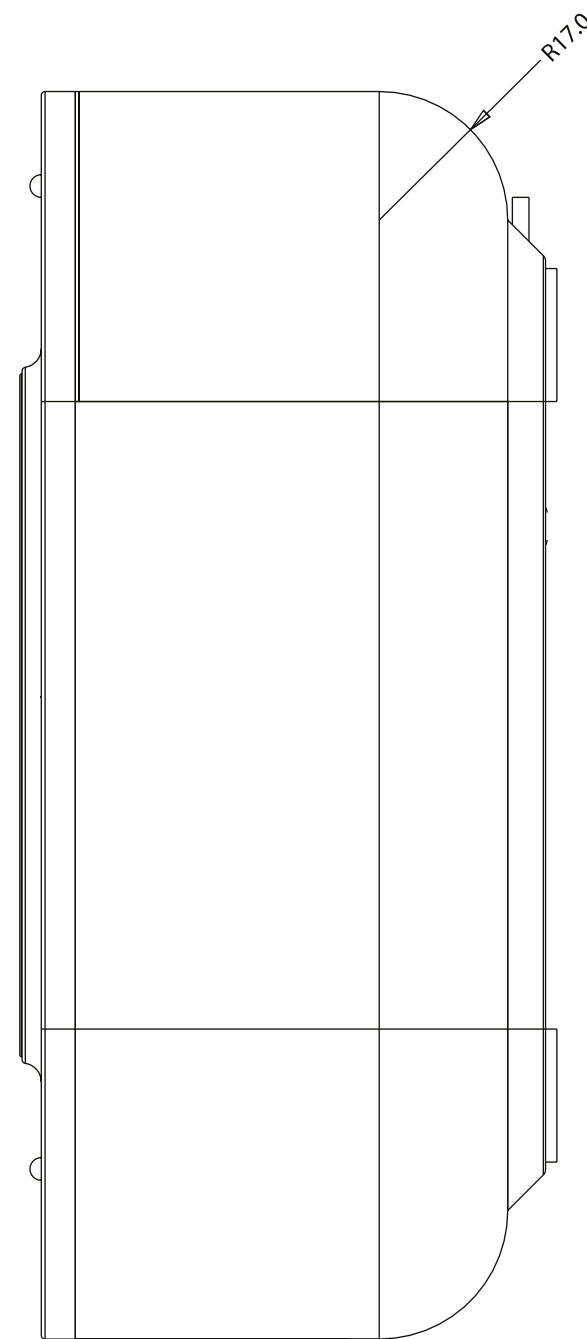

**PINK - silkscreen**  
 \*FOLLOW /DL COLOR SPECIFIED  
 PRINT FOR ALL PRINTED ICONS ON PRODUCT.  
**BLUE - deboss 0.3mm**

<b>iHome GAW</b>	
Title: Wireless Qi Charging Bedside Clock Stereo Speaker w/ Single Day Alarm + Dual USB Charging	
Version: 9	Model #: HW5
Designer: Eric Holzer	
Date: 02.19.2020	
<b>CONFIDENTIAL and PROPRIETARY:</b> The information contained herein including, but not limited to the products, renderings, concepts and designs comprise intellectual property of SDI Technologies Inc. and shall be kept confidential and shall not be used or disclosed by the recipient without the written authority of SDI Technologies Inc.	

HKCS: 05/24/2021-V15

**BE version**

Mar 1, 2021 running change  
 start for PO# 4420000324-3K

**VIEWING AREA 20MM X 72.5MM**

display for DMU

actual size: 72.2W x 28.8H (mm)  
 revised May 24, 2021

revised May 24, 2021: BK3266 new PCB version

EURO - UKCA marking  
 Remove Time Zone and changed DTS to Hour Adjust  
 actual size: 72.2W x 28.8H (mm)

revised May 24, 2021 BK3266