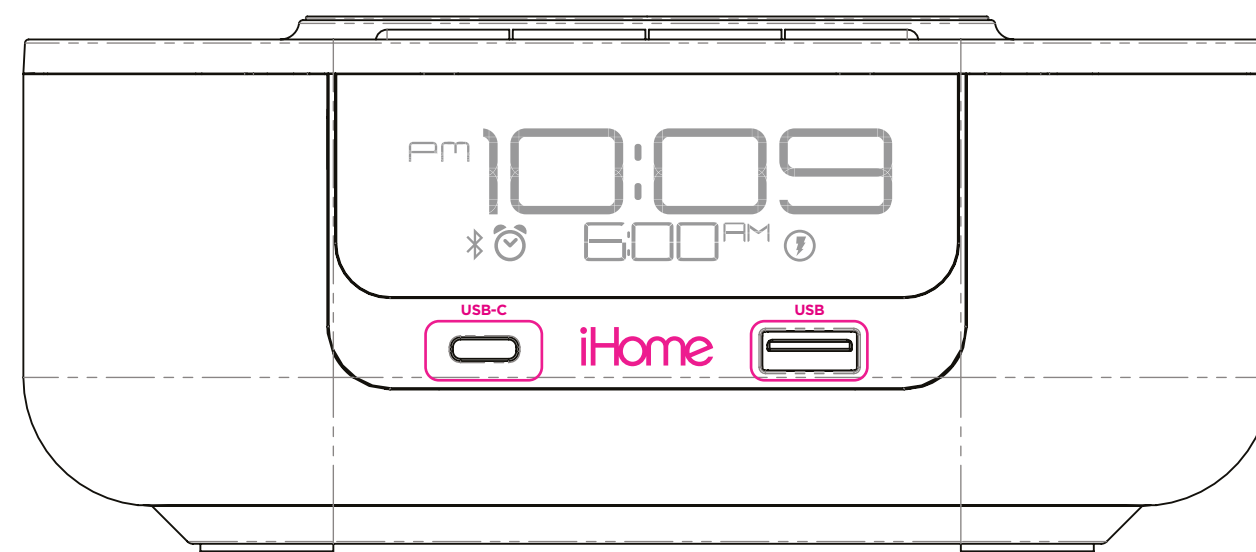

**PINK - silkscreen**  
 \*FOLLOW /DL COLOR SPECIFIED  
 PRINT FOR ALL PRINTED ICONS ON PRODUCT.  
**BLUE - deboss 0.3mm**

<b>iHome GAW</b>	
Title: Wireless Qi Charging Bedside Clock Stereo Speaker w/ Single Day Alarm + Dual USB Charging	
Version: 9	Model #: HW5
Designer: Eric Holzer	
Date: 02.19.2020	
<b>CONFIDENTIAL and PROPRIETARY:</b> The information contained herein including, but not limited to the products, renderings, concepts and designs comprise intellectual property of SDI Technologies Inc. and shall be kept confidential and shall not be used or disclosed by the recipient without the written authority of SDI Technologies Inc.	

HKCS: 05/24/2021-V15

**BE version**

Mar 1, 2021 running change  
 start for PO# 4420000324-3K

**VIEWING AREA 20MM X 72.5MM**

display for DMU

actual size: 72.2W x 28.8H (mm)  
 revised May 24, 2021

revised May 24, 2021: BK3266 new PCB version

EURO - UKCA marking  
 Remove Time Zone and changed DTS to Hour Adjust  
 actual size: 72.2W x 28.8H (mm)

revised May 24, 2021 BK3266