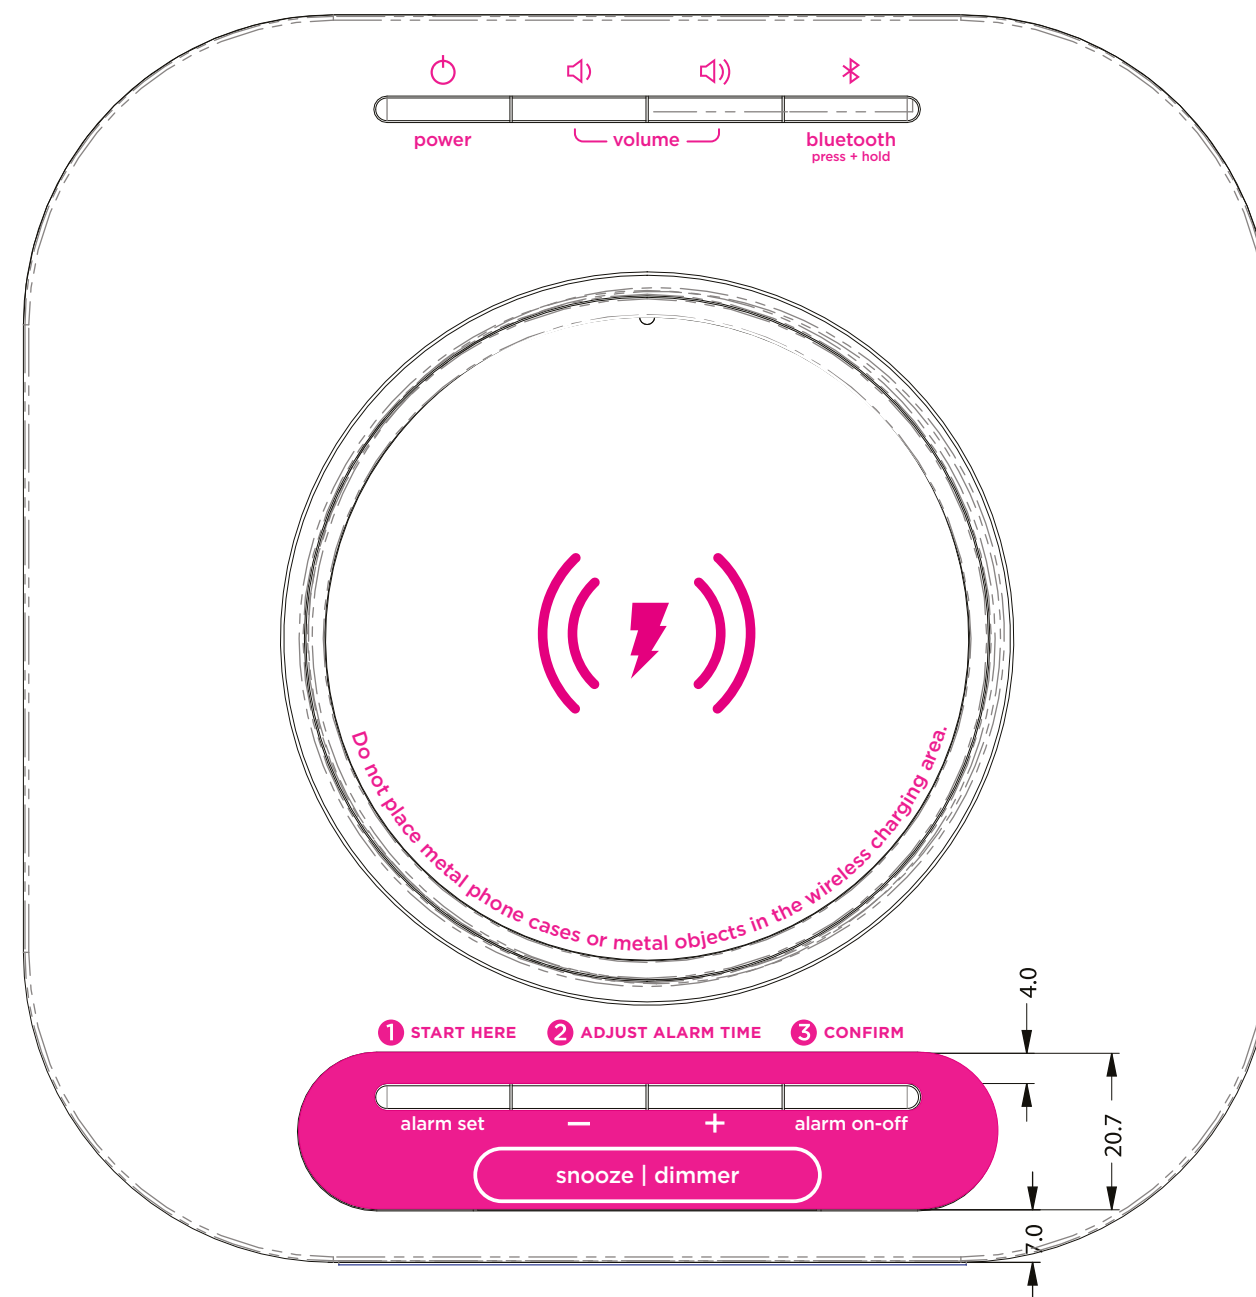

**PINK - silkscreen**  
 \*FOLLOW /DL COLOR SPECIFIED  
 PRINT FOR ALL PRINTED ICONS ON PRODUCT.  
**BLUE - deboss 0.3mm**

<b>iHome GAW</b>	
Title: Wireless Qi Charging Bedside Clock Stereo Speaker w/ Single Day Alarm + Dual USB Charging	
Version: 9	Model #: HW5
Designer: Eric Holzer	
Date: 02.19.2020	
<b>CONFIDENTIAL and PROPRIETARY:</b> The information contained herein including, but not limited to the products, renderings, concepts and designs comprise intellectual property of SDI Technologies Inc. and shall be kept confidential and shall not be used or disclosed by the recipient without the written authority of SDI Technologies Inc.	

HKCS: 05/24/2021-V15

**BE version**

Mar 1, 2021 running change  
 start for PO# 4420000324-3K

**VIEWING AREA 20MM X 72.5MM**

display for DMU

actual size: 72.2W x 28.8H (mm)  
 revised May 24, 2021

revised May 24, 2021: BK3266 new PCB version

EURO - UKCA marking  
 Remove Time Zone and changed DTS to Hour Adjust  
 actual size: 72.2W x 28.8H (mm)

revised May 24, 2021 BK3266