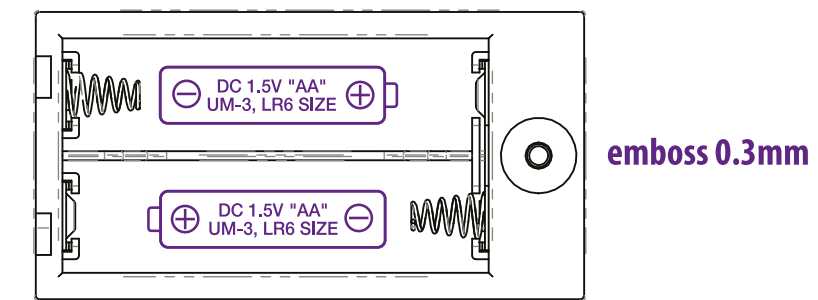

**PINK - silkscreen**  
 \*FOLLOW /DL COLOR SPECIFIED  
 PRINT FOR ALL PRINTED ICONS ON PRODUCT.  
**BLUE - deboss 0.3mm**

<b>iHome GAW</b>	
Title: Wireless Qi Charging Bedside Clock Stereo Speaker w/ Single Day Alarm + Dual USB Charging	
Version: 9	Model #: HW5
Designer: Eric Holzer	
Date: 02.19.2020	
<b>CONFIDENTIAL and PROPRIETARY:</b> The information contained herein including, but not limited to the products, renderings, concepts and designs comprise intellectual property of SDI Technologies Inc. and shall be kept confidential and shall not be used or disclosed by the recipient without the written authority of SDI Technologies Inc.	

HKCS: 05/24/2021-V15

**BE version**

Mar 1, 2021 running change  
 start for PO# 4420000324-3K

**VIEWING AREA 20MM X 72.5MM**

display for DMU

actual size: 72.2W x 28.8H (mm)  
 revised May 24, 2021

revised May 24, 2021: BK3266 new PCB version

EURO - UKCA marking  
 Remove Time Zone and changed DTS to Hour Adjust  
 actual size: 72.2W x 28.8H (mm)

revised May 24, 2021 BK3266