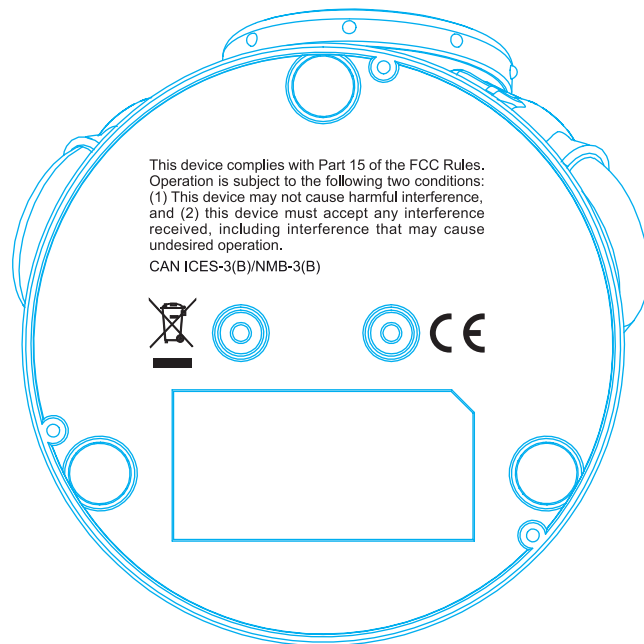

Ui-B66MA Model label & Engraving

Oct. 30, 2019.

Ui-B66MA.EXv0M

Model: Ui-B66MA.EXv0M
Charging Voltage: DC \equiv 5V, 500mA
FCC ID:EMOB66N IC:986B-B66N HVIN:XX-B66Na
© Universal City Studios LLC. All Rights Reserved.
eKids, LLC
☎ 1-800-288-2792 www.ekids.com
iHome9 is a registered trademark of SDI
Technologies Inc., used under license.
Made in China

Black
Paper label

Emboss 0.3 mm