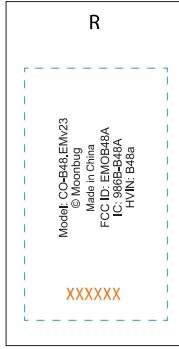

Left
(inside side arm)

Right
(inside side arm)

← date code

Label location