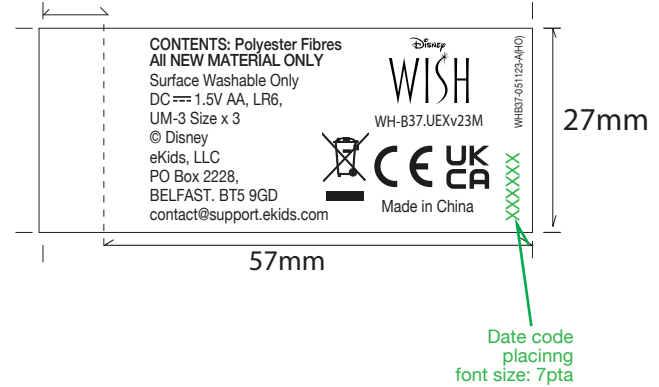

WH-B37.EXv23M (Front) -Holly  
 White background, type: BLACK  
 May 11, 2023  
 Size: 57mm x 27mm  
 Front side

5mm or 8mm

WH-B37.UEXv23M (Front) -Holly  
 White background, type: BLACK  
 May 10, 2023  
 Size: 57mm x 27mm  
 Front side

5mm or 8mm

WH-B37.EXv23M (Back) -Holly  
 White background, type: BLACK  
 May 11, 2023  
 Size: 57mm x 27mm  
 Front side

CONTENTS: Polyester Fibres  
**All NEW MATERIAL ONLY**

Surface Washable Only  
DC --- 1,5V AA, LR6,  
UM-3 Size x 3