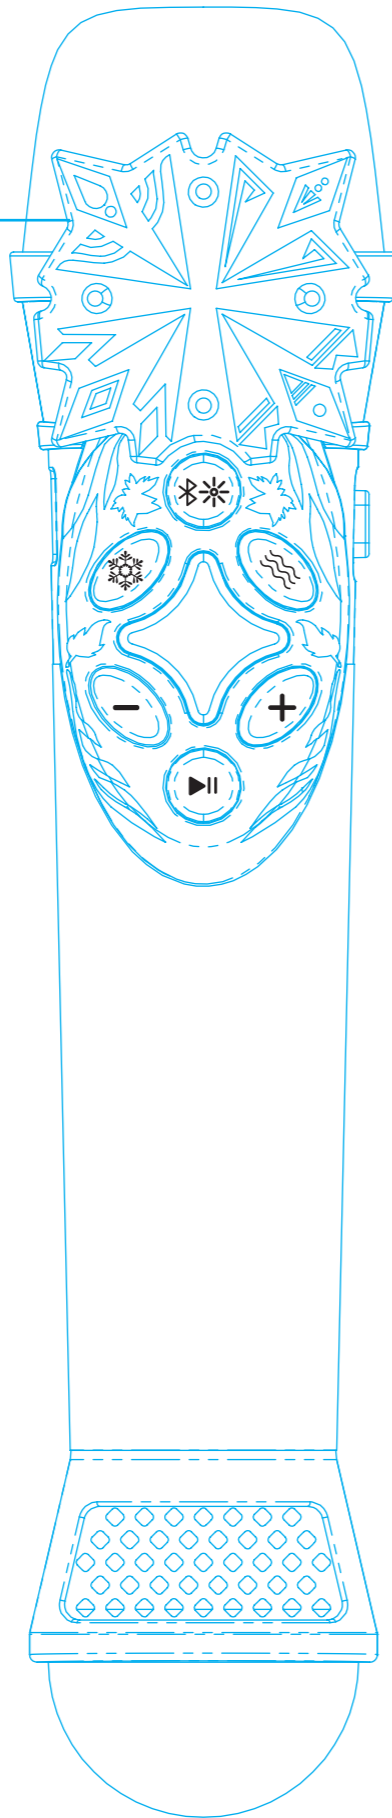

# Di-B24FR.EXv1 GAW

Mar. 19, 2024.

Longshore

Button, slide switch and micro USB port deco  
Printing color: White

EZ link QR code label  
Black print on white label  
PP coating

Mar. 12, 2024  
Engraving: 0.3mm

Printing color: White  
White

Model number and  
Date Code  
Laser etching  
size: 6pt  
XXXXXX = 6 digits date code

Scan for EZ Link  
Troubleshooting  
Di-B24FR.EXv1

FCC ID: E100824B  
CIS 3888-24FR-111N-924b  
©2024 Longshore  
eKids, LLC  
www.eKids.com  
eHome is a registered trademark of SDI  
Technologies Inc., used under license.  
Made in China