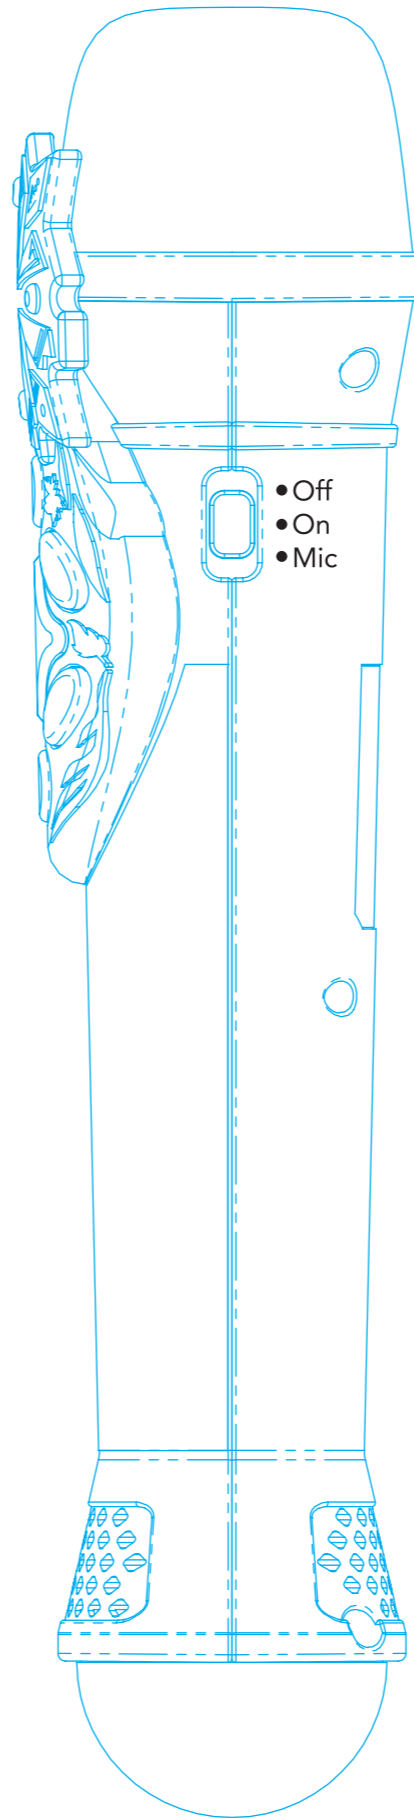

# Di-B24FR.EXv1 GAW

Mar. 19, 2024.

Longshore

Button, slide switch and micro USB port deco  
Printing color: White

EZ link QR code label  
Black print on white label  
PP coating

Mar. 12, 2024  
Engraving: 0.3mm

Printing color: White  
White

Model number and  
Date Code  
Laser etching  
size: 6pt  
XXXXXX = 6 digits date code

Scan for EZ Link  
Troubleshooting  
Di-B24FR.EXv1

FCC ID: E100824B  
CIS 3888-24FR-111N-924b  
©2024 Longshore  
eKids, LLC  
www.eKids.com  
eHome is a registered trademark of SDI  
Technologies Inc., used under license.  
Made in China