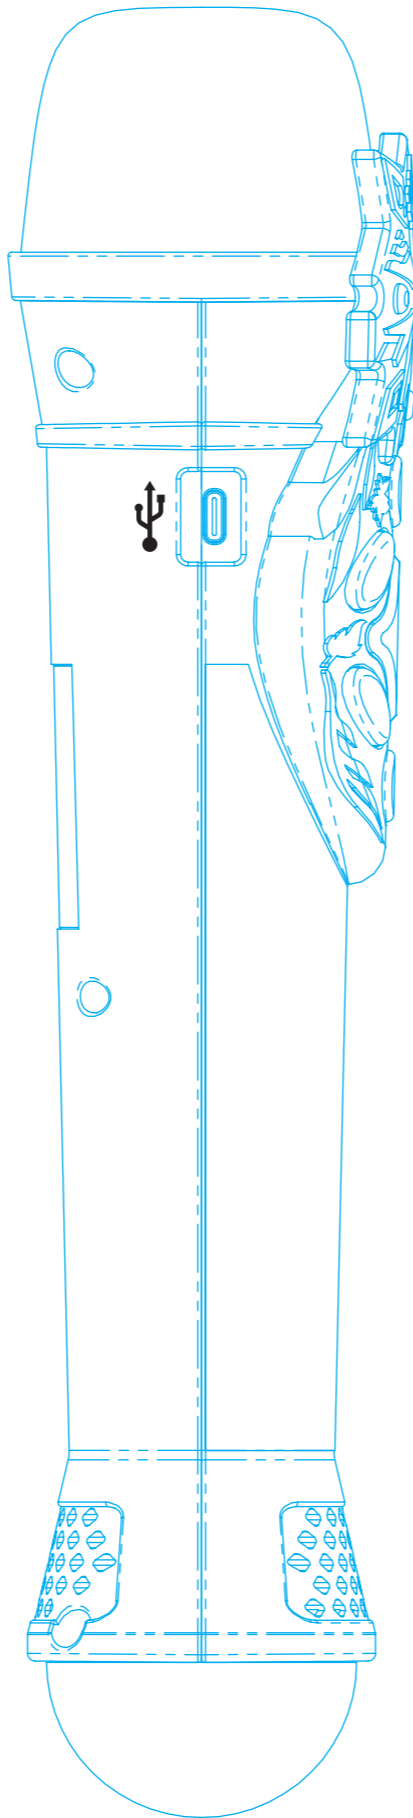

# Di-B24FR.EXv1 GAW

Mar. 19, 2024.

Longshore

Button, slide switch and micro USB port deco  
Printing color: White

EZ link QR code label  
Black print on white label  
PP coating

Mar. 12, 2024  
Engraving: 0.3mm

Printing color: White  
White

Model number and  
Date Code  
Laser etching  
size: 6pt  
XXXXXX = 6 digits date code

Scan for EZ Link  
Troubleshooting  
Di-B24FR.EXv1

FCC ID: E100824B  
CIS 3888-24FR-111N-924b  
©2024 Longshore  
eKids, LLC  
www.eKids.com  
eHome is a registered trademark of SDI  
Technologies Inc., used under license.  
Made in China