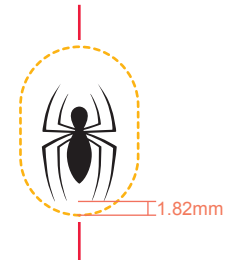

Size: 54.237mm x 41.619mm
Silkscreen printing colour:

- PMS 287C 
- Black 
- White 

Bottom

Laser etch
date code
placing

Legal Line on Rear
Size: 26mm x 18.7mm
Silkscreen printing color: white

1:1 Logo Artwork

Earbud Panel

****DO NOT PRINT DASHED DIE LINE****

(RED background does not print)

LED indicator
Sep 19, 2023

Size: 9.9mm x 15.612mm
Silkscreen printing colour:

-  Black, Raised Black

Updated:
Jan 15, 2024