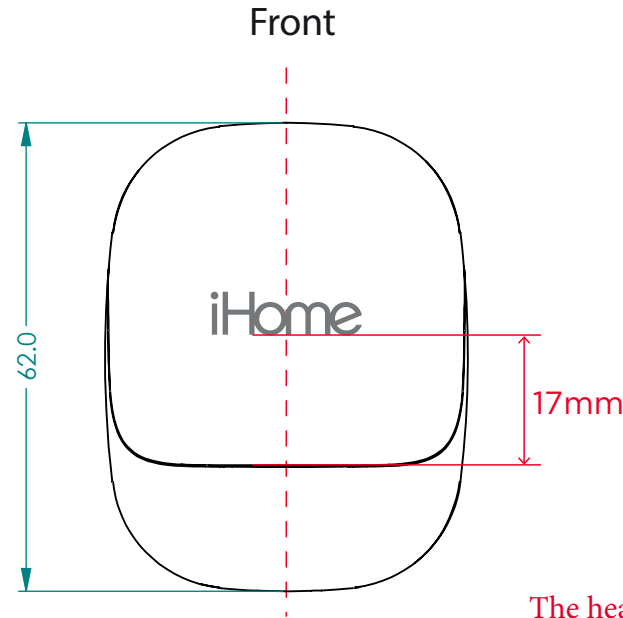

iHome

Bluetooth Youth Earbuds Silkprint

Model #: iH-B15B.FXv23

May 8, 2023

The headset is too small,
FCC ID: EMOB15A,
IC: 986B-B15A,
HVIN: B15a
is placed in the manual and on the
outer package

iHome Logo
Silk printing color:

Cool Gray 9C

Legal Line on Rear
Silk printing color:

Cool Gray 9C