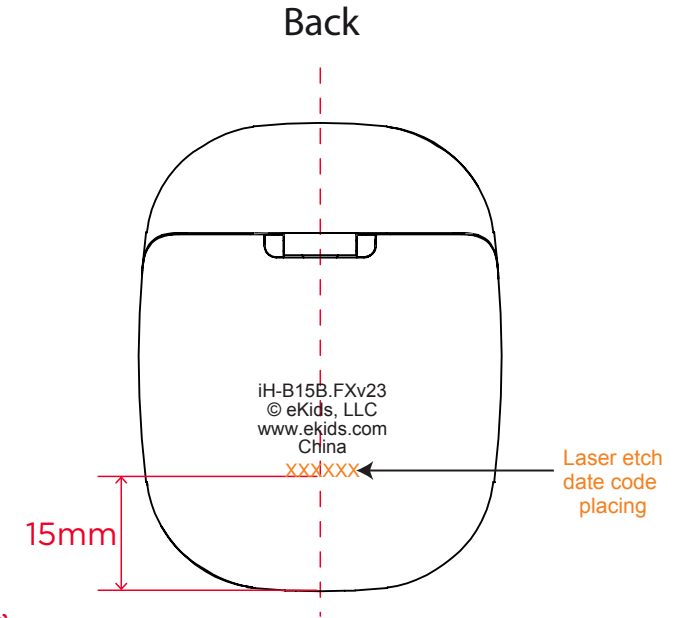

iHome

Bluetooth Youth Earbuds Silkprint

Model #: iH-B15B.FXv23

May 8, 2023

The headset is too small,
FCC ID: EMOB15A,
IC: 986B-B15A,
HVIN: B15a
is placed in the manual and on the
outer package

iHome Logo
Silk printing color:

Cool Gray 9C

Legal Line on Rear
Silk printing color:

Cool Gray 9C