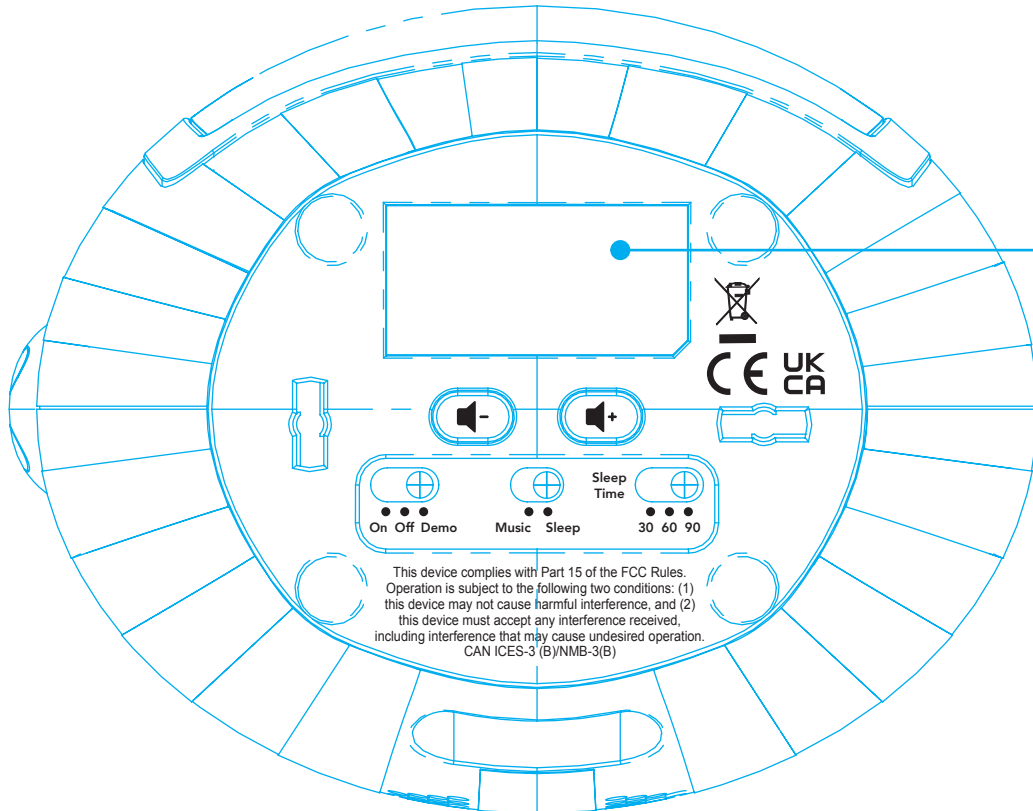

CO-730.EMv23 GAW

Model label
white text on green
PMS 802 background

Model: CO-730.EMv23
FCC ID: EMO730A
IC: 986B-730A HVIN: XX-730a
Charging Voltage: DC \approx 5V, 1A
© Moonbug
KIDdesigns Inc. 
www.kiddesigns.com Made in China

Embossed
0.3mm

Debossed
0.2mm 