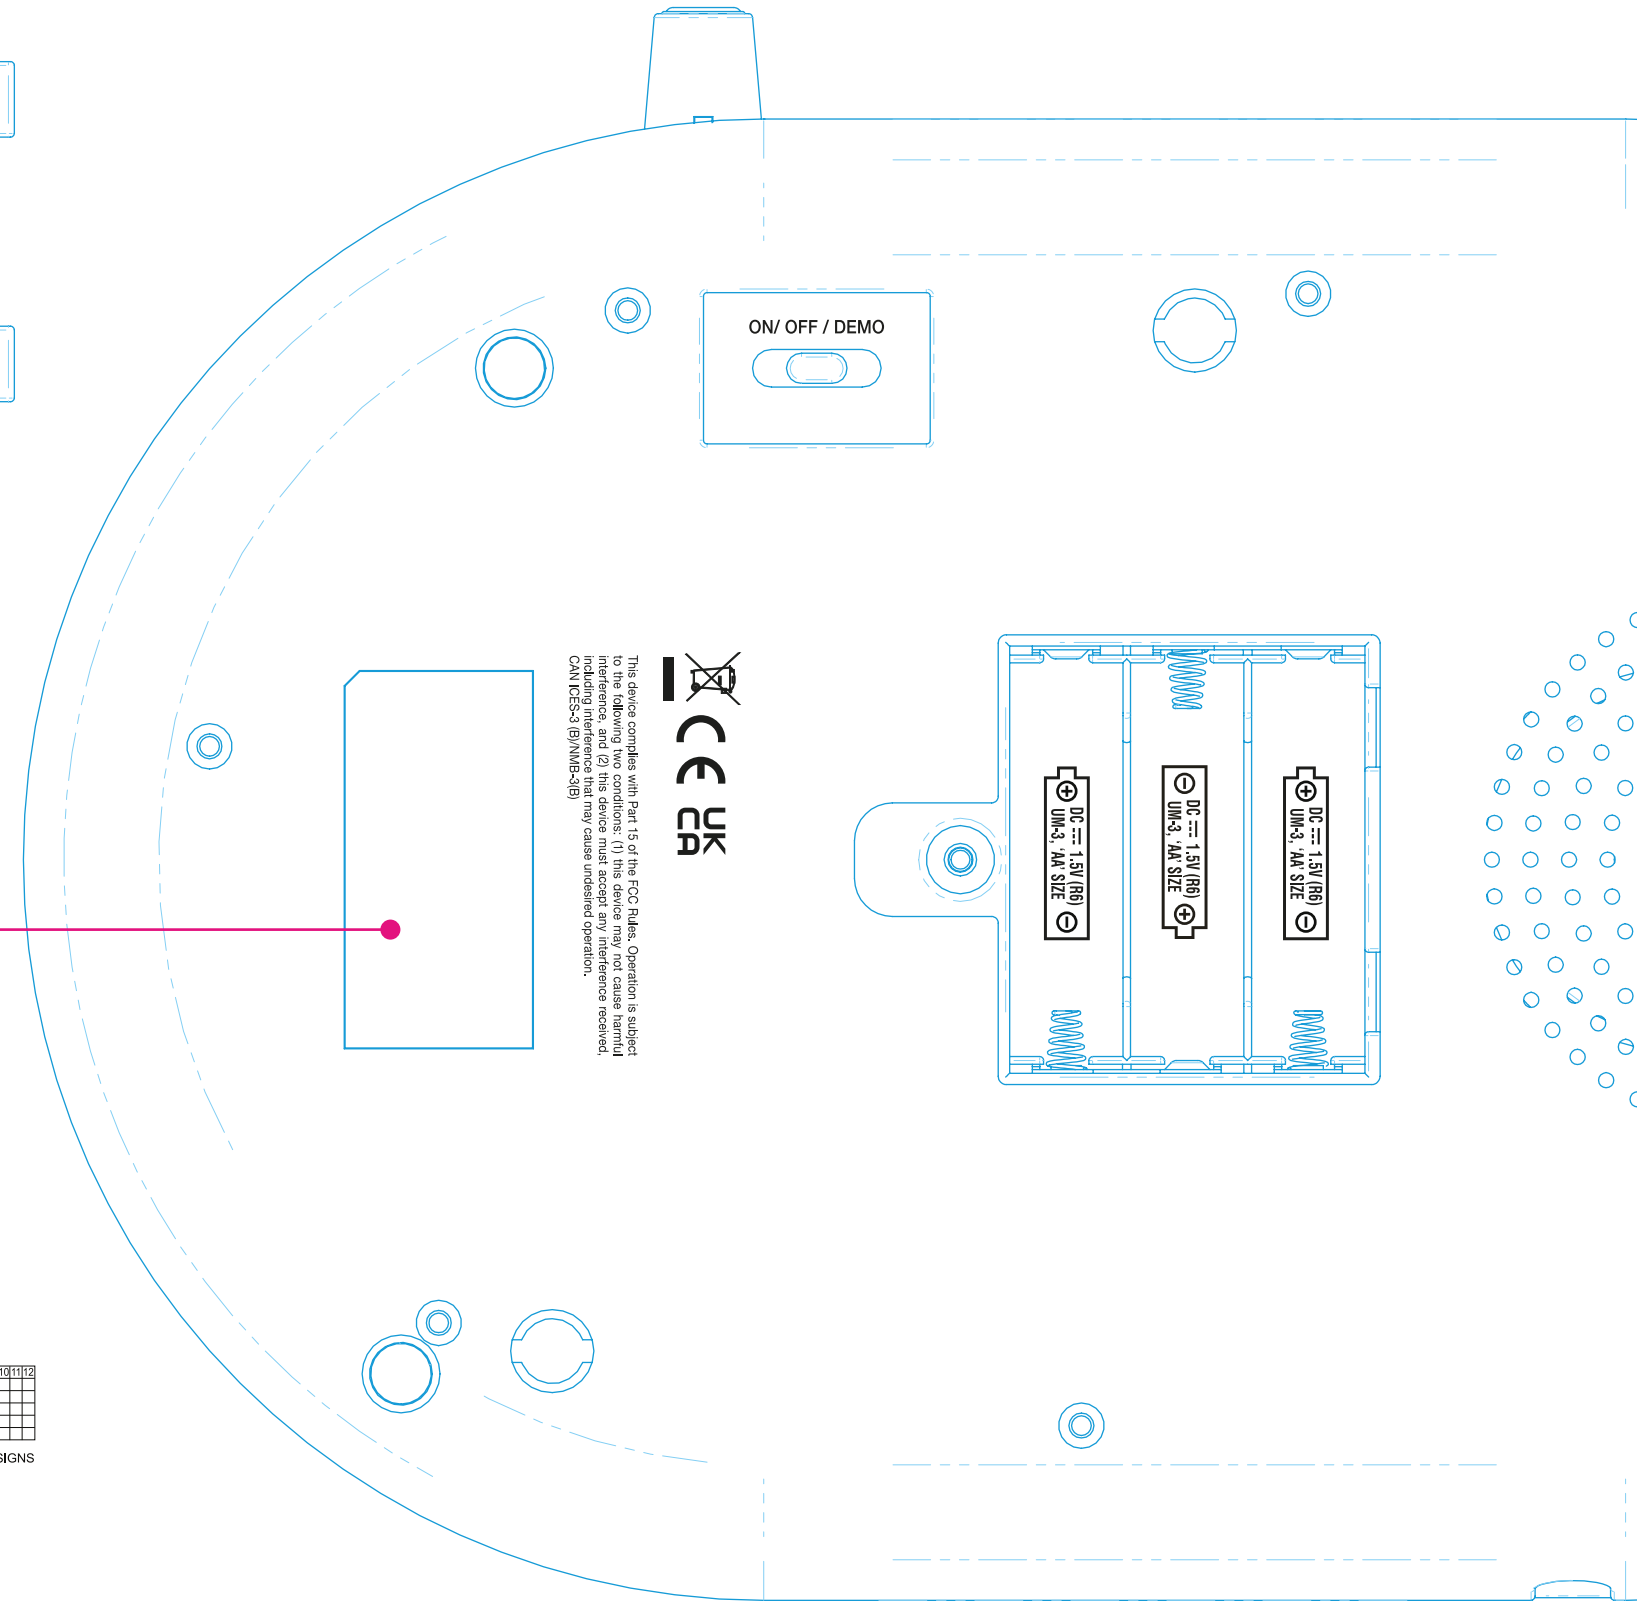

TR-625

- GAW

TR-625.EMv23MTG
new model label

Apr. 17, 2023

Rhodamine Red

Model label
Color: white text on
Size: 39.5 x 21.5 mm

Model: TR-625.EMv23MTG
DC = 4.5V "AA" R6 (UM-3) Size x 3
DreamWorks Trolls Band Together
© DreamWorks Animation LLC.
All Rights Reserved.
eKids, LLC
www.eKids.com
Made in China

FCC ID: EMO625A
IC ID: 986B-625A
Hvin: XX-625a