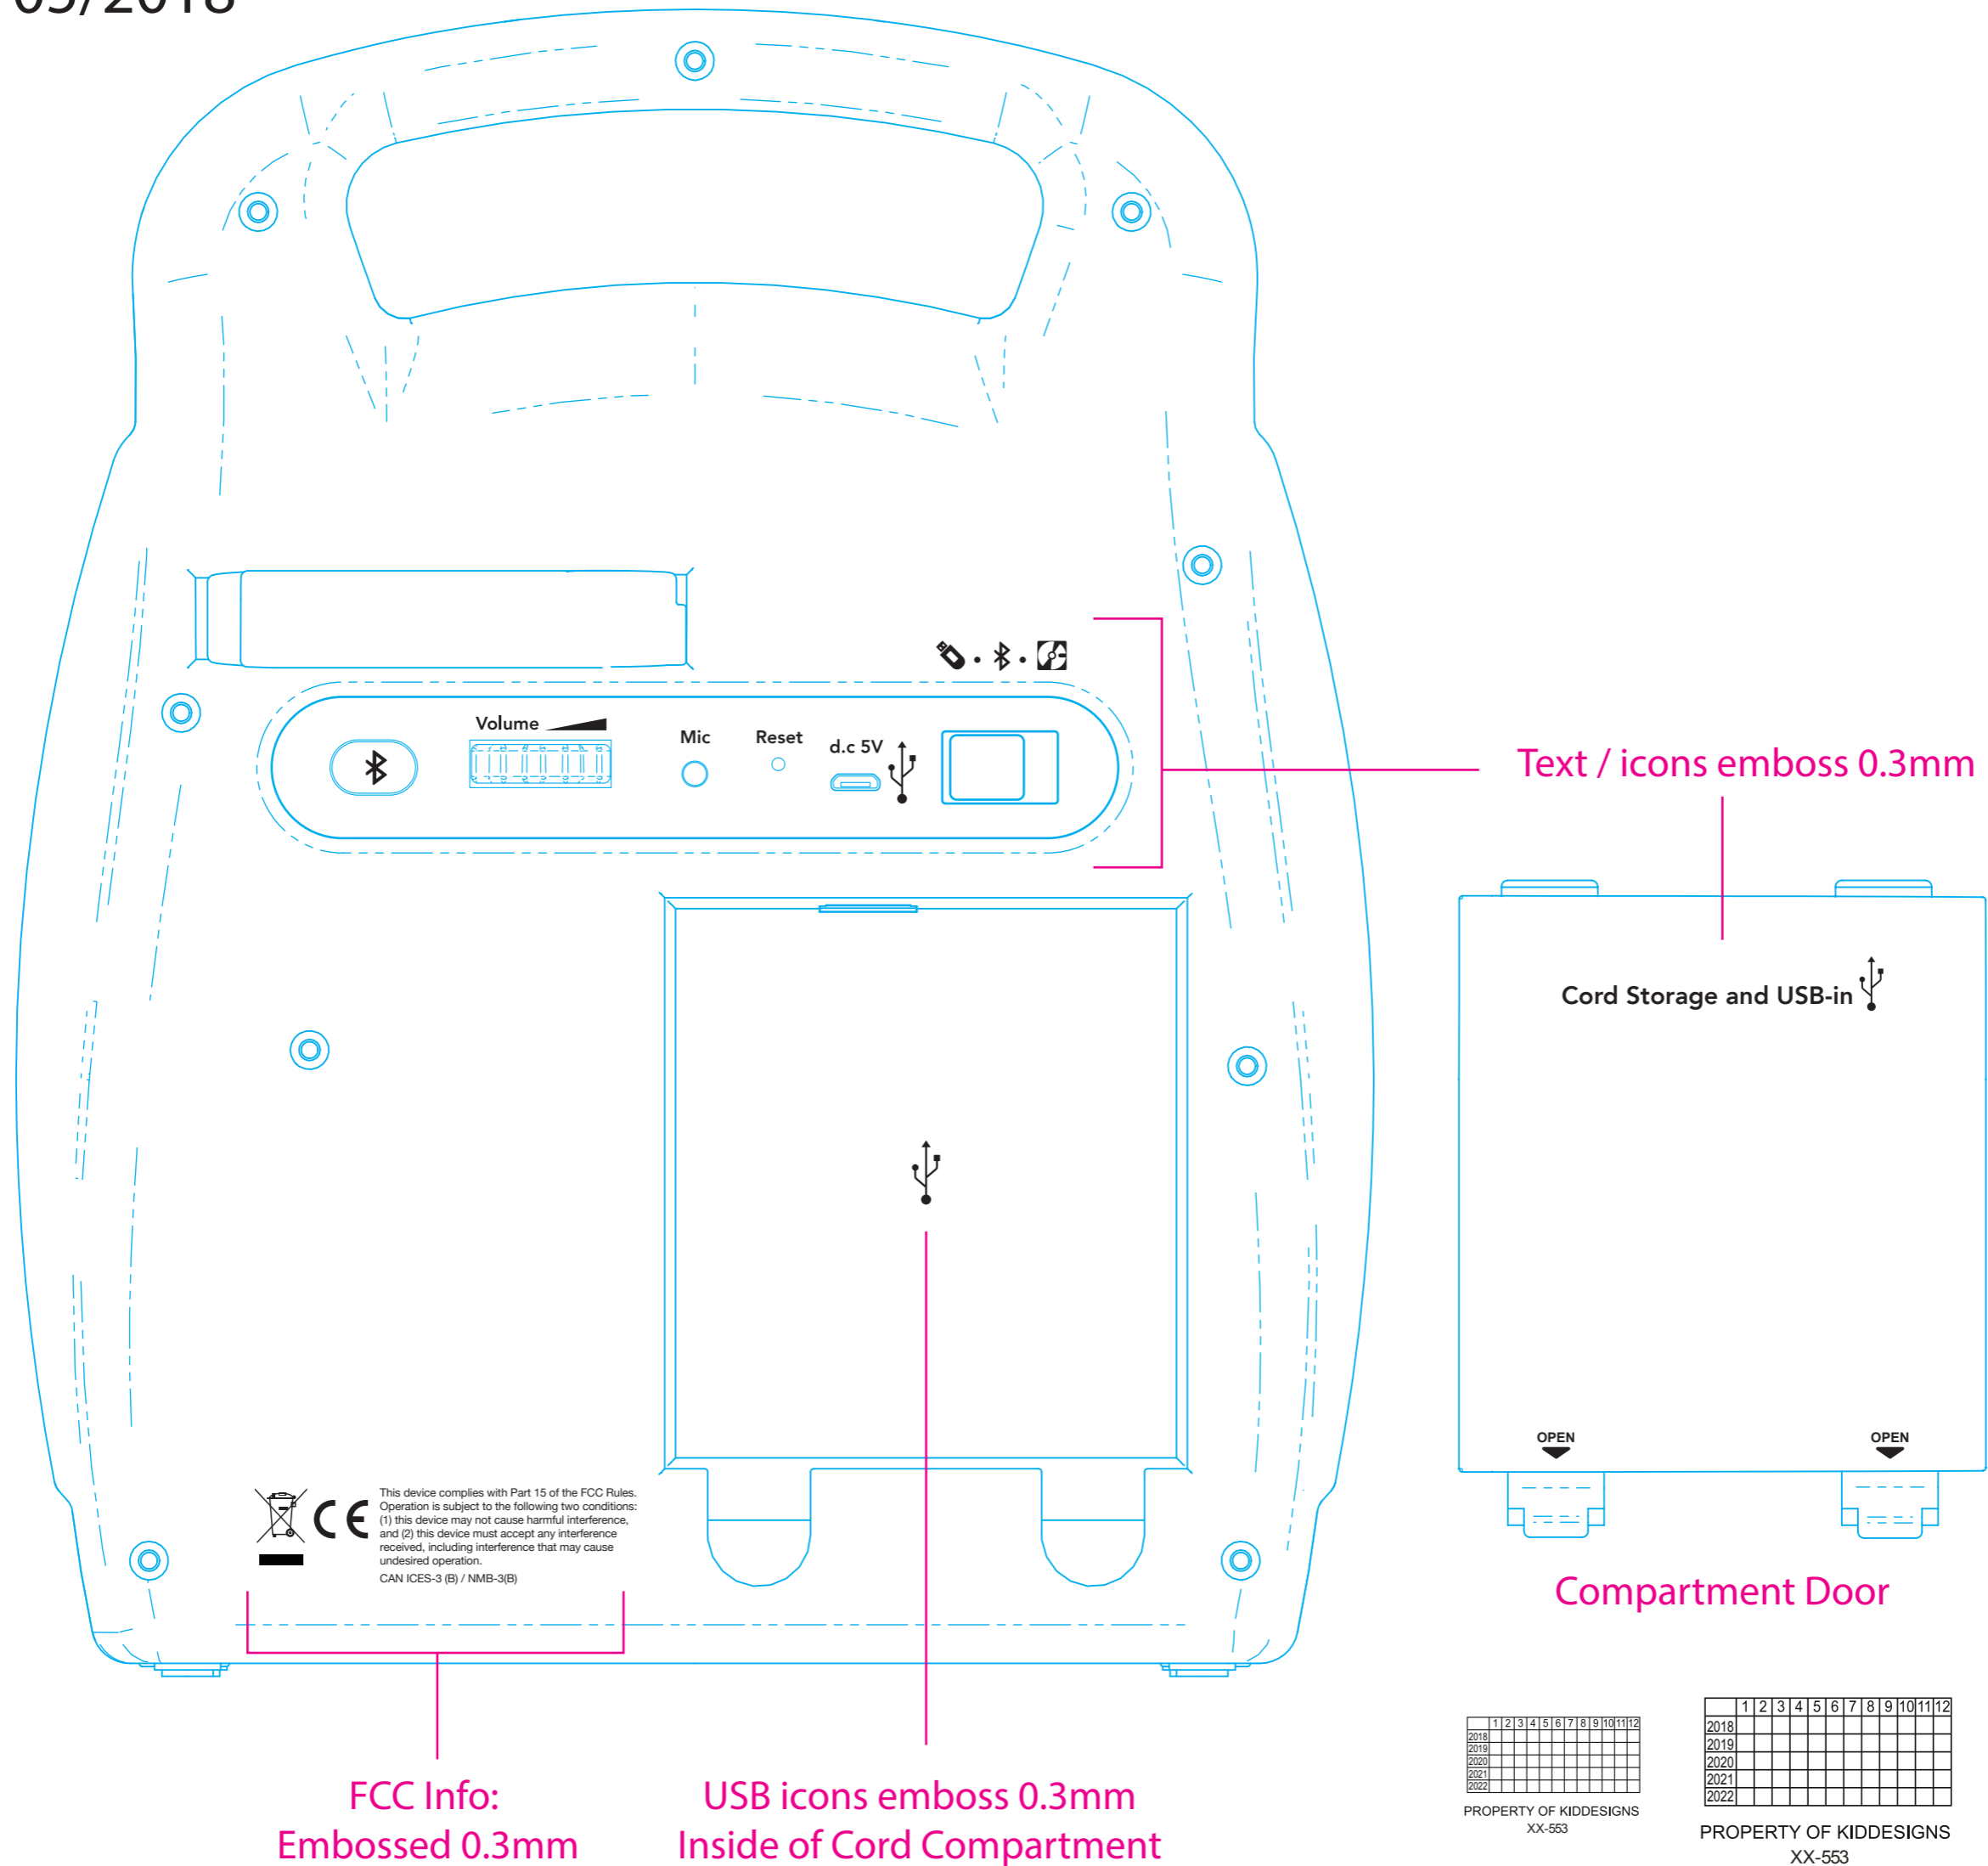

XX-553 Model rating
Engraving Embossed 0.3mm
12/20/2018

Model: DG-553
FCC ID: EMO553 IC: 986B-553
Charging Voltage: DC = 5V, 1000mA
© Disney
eKids, LLC
☎ 1-888-TOP-TOYS
www.ekids.com
Made in China

Model: FR-553
FCC ID: EMO553 IC: 986B-553
Charging Voltage: DC = 5V, 1000mA
© Disney
eKids, LLC
☎ 1-888-TOP-TOYS
www.ekids.com
Made in China

Embossed 0.3mm

XX-553 Engraving

12/05/2018

Lable location

FCC statement location