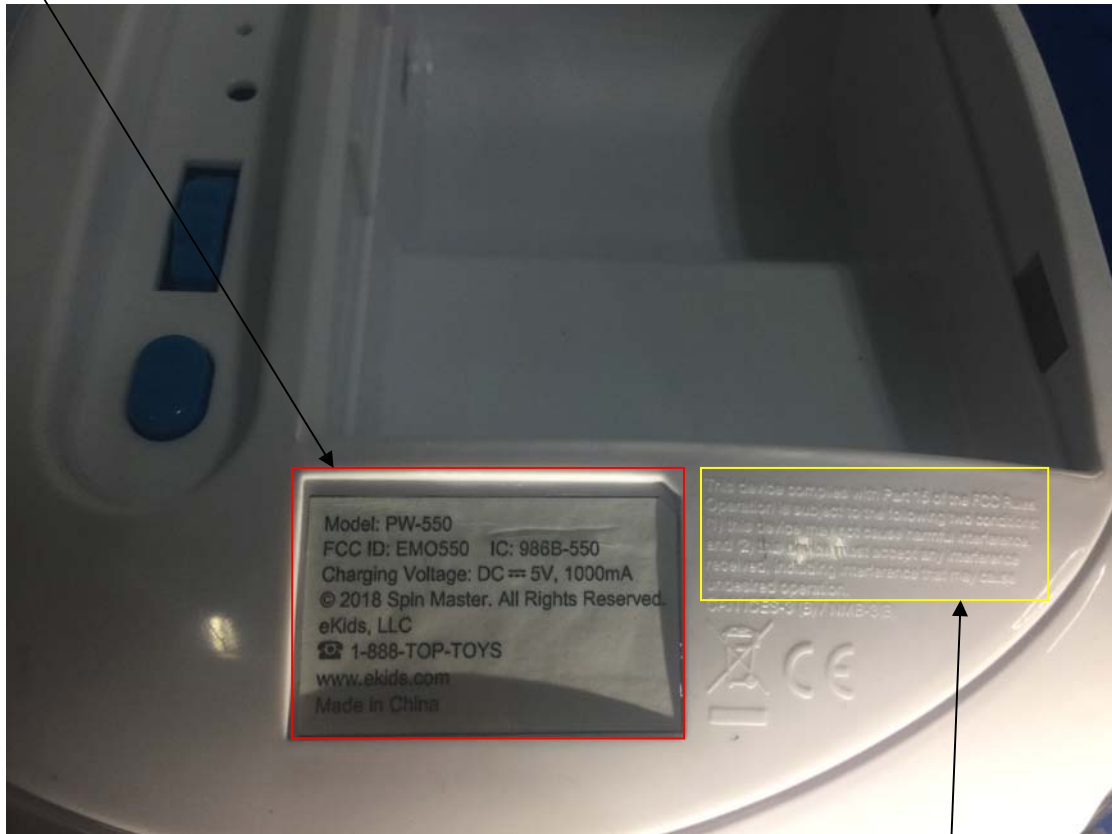

Label Location:

Model: PW-550
FCC ID: EMO550 IC: 986B-550
Charging Voltage: DC = 5V, 1000mA
© 2018 Spin Master. All Rights Reserved.
eKids, LLC
1-888-TOP-TOYS
www.ekids.com
Made in China

This device complies with Part 15 of the FCC Rules. Operation is subject to the following two conditions: (1) This device may not cause harmful interference, and (2) this device must accept any interference received, including interference that may cause undesired operation.

Model: PW-550 / IC: 986B-550

FCC 15.19