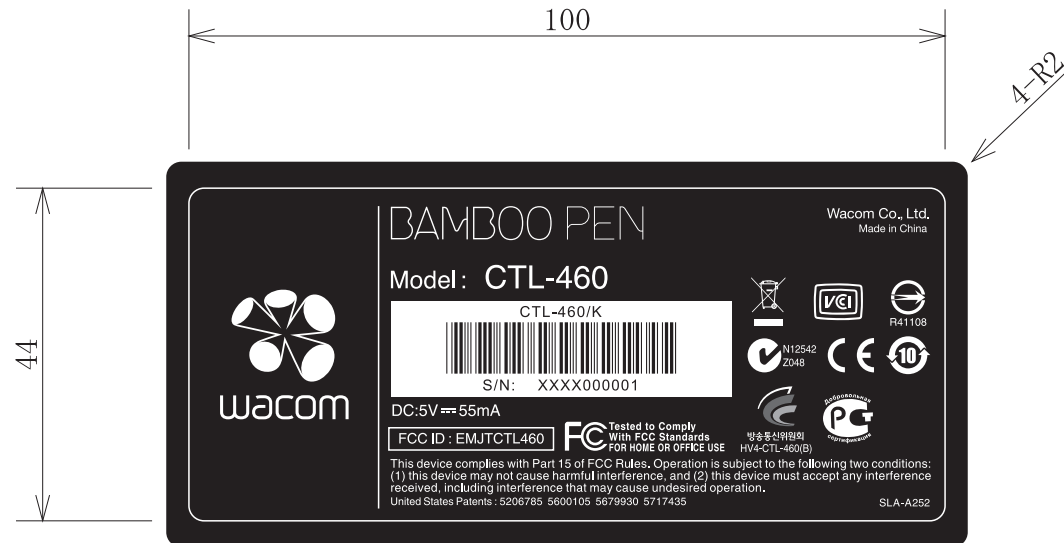

Tablet label

CTL-460/K
MP

Confidential

JUN/18/2009 SLA-A252(X)

W x H : 100 x 44 mm
Cutter guides not to print.

1/1 scale