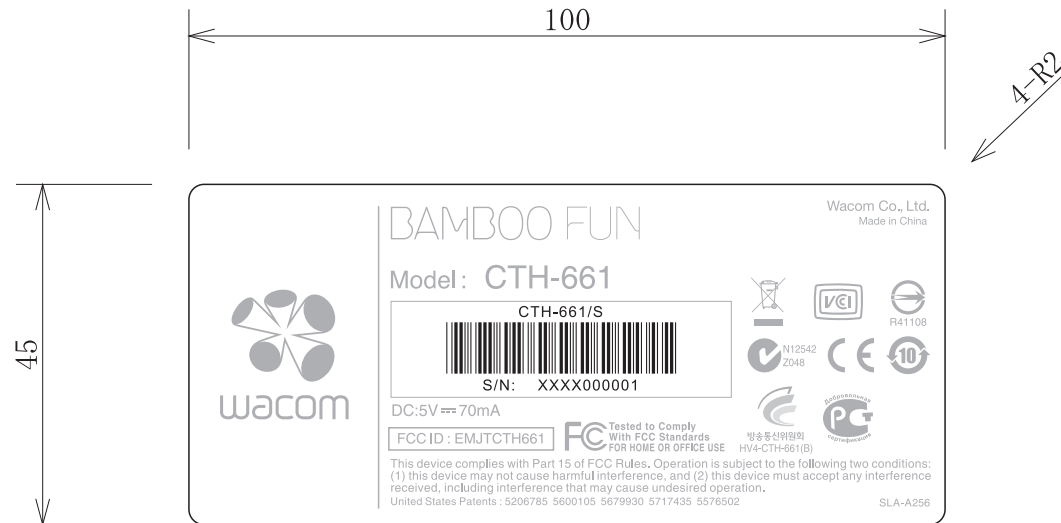

Tablet label

CTH-661/S
MP

Confidential

JUN/18/2009 SLA-A256(X)

W x H : 100 x 45 mm
Cutter guides not to print.

1/1 scale

Tablet label

CTH-461/S
MP

Confidential

JUN/18/2009 SLA-A255(X)

W x H : 100 x 45 mm
Cutter guides not to print.

1/1 scale

Tablet label

CTH-460/K
MP

Confidential

JUN/18/2009 SLA-A254(X)

W x H : 100 x 44 mm
Cutter guides not to print.

1/1 scale

Wacom Co., Ltd. Ogura