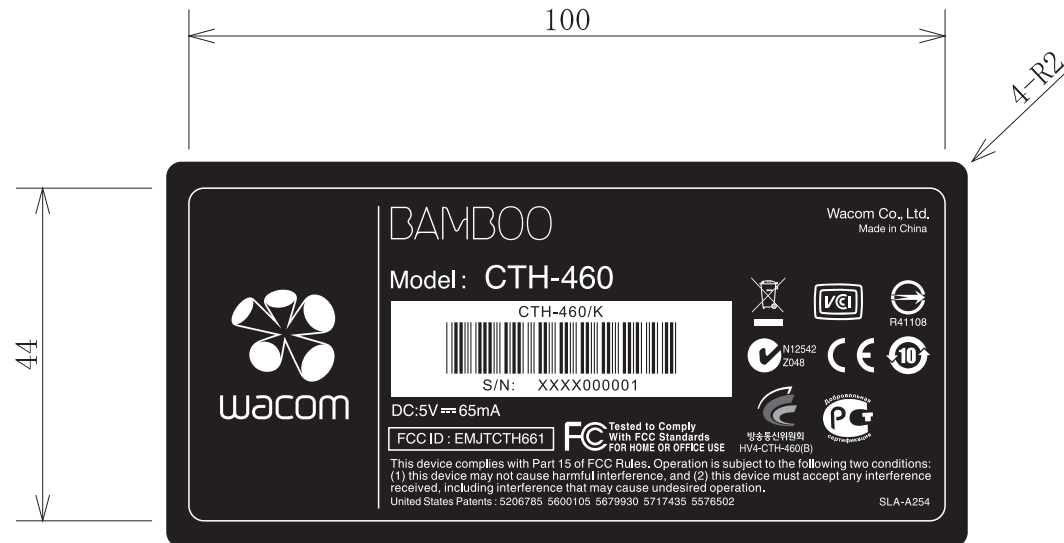

Tablet label

CTH-661/S
MP

Confidential

JUN/18/2009 SLA-A256(X)

W x H : 100 x 45 mm
Cutter guides not to print.

1/1 scale

Tablet label

CTH-461/S
MP

Confidential

JUN/18/2009 SLA-A255(X)

W x H : 100 x 45 mm
Cutter guides not to print.

1/1 scale

Tablet label

CTH-460/K
MP

Confidential

JUN/18/2009 SLA-A254(X)

W x H : 100 x 44 mm
Cutter guides not to print.

1/1 scale

Wacom Co., Ltd. Ogura