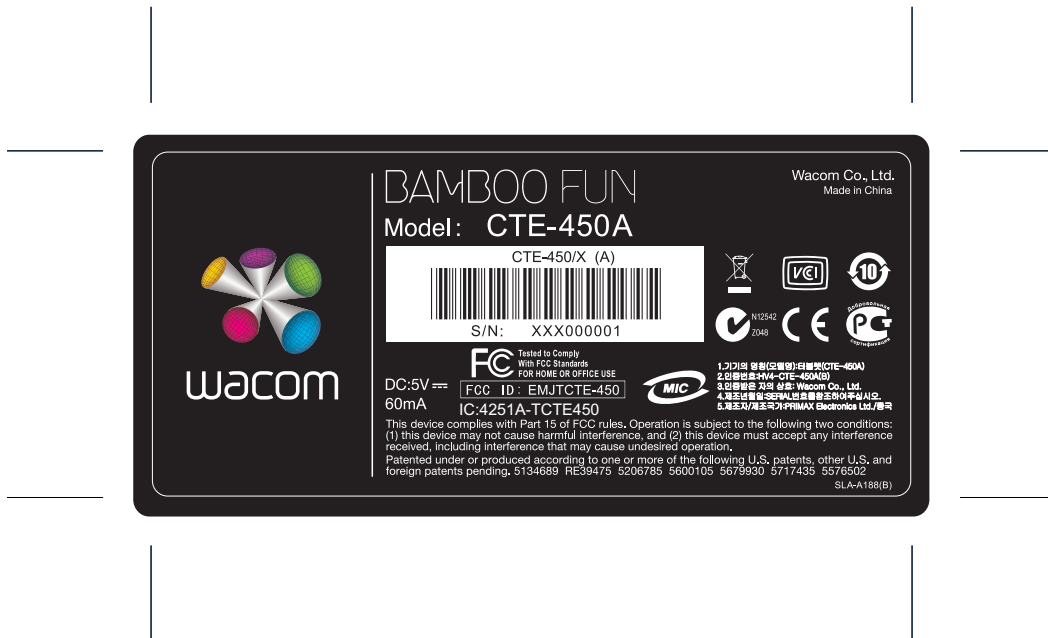

Artwork of CF bottom label

CTE-450(A)

Cutter guides not to print.

Artwork of CF bottom label

CTE-650(A)

Cutter guides not to print.