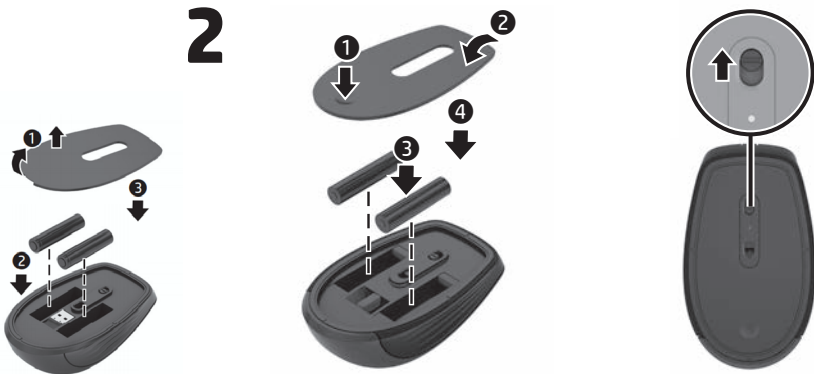

1

2

3

4

M85547-B21

**ENGLISH** To program the keyboard keys or change the DPI setting of the mouse, use **HP Accessory Center**. If the app does not download automatically, on your computer, open **Microsoft Store** or **Apple Store**. Search for **HP Accessory Center**, and then download the app.