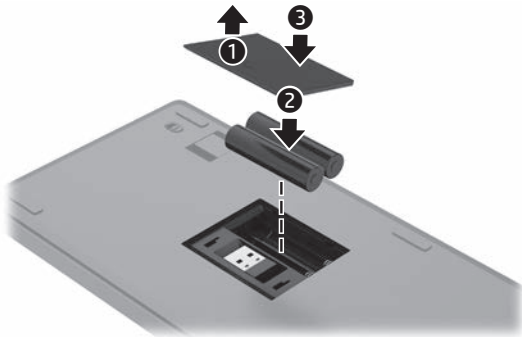

1

2

3

4

M85547-B21

**ENGLISH** To program the keyboard keys or change the DPI setting of the mouse, use **HP Accessory Center**. If the app does not download automatically, on your computer, open **Microsoft Store** or **Apple Store**. Search for **HP Accessory Center**, and then download the app.