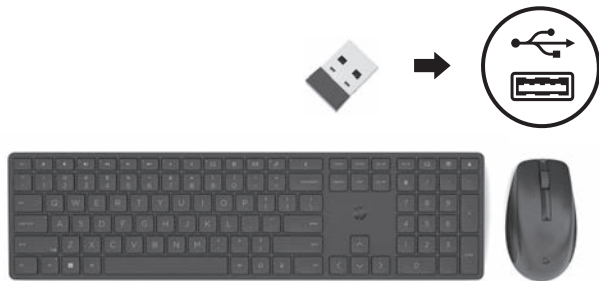

1

2

3

4

M85547-B21

**ENGLISH** To program the keyboard keys or change the DPI setting of the mouse, use **HP Accessory Center**. If the app does not download automatically, on your computer, open **Microsoft Store** or **Apple Store**. Search for **HP Accessory Center**, and then download the app.