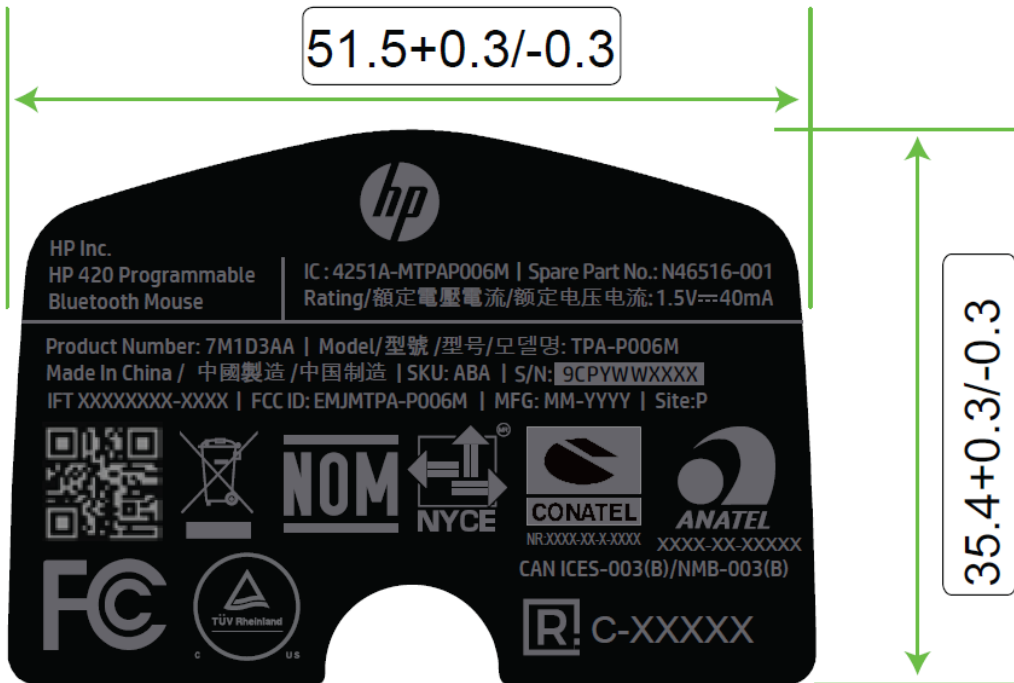

Bottom of EUT

Label location

$51.5+0.3/-0.3$

$35.4+0.3/-0.3$

HP Inc.

HP 420 Programmable  
Bluetooth Mouse

IC: 4251A-MTPAP006M | Spare Part No.: N46516-001  
Rating/額定電壓電流/額定电压电流: 1.5V==40mA

Product Number: 7M1D3AA | Model/型號/型号/모델명: TPA-P006M  
Made In China / 中國製造/中国制造 | SKU: ABA | S/N: 9CPYWWXXXX  
IFT XXXXXXXX-XXXX | FCC ID: EMJMTPA-P006M | MFG: MM-YYYY | Site:P