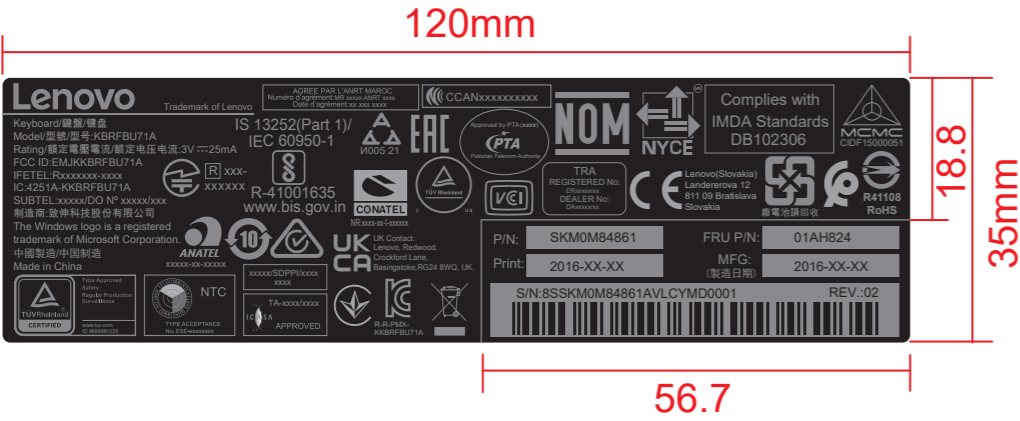

Lenovo Essential Wireless Combo Refresh with BK2535 solution Safety Marking

SN Label →

1:1

Change History:

- 2021/12/23 Wing.Liang 1st draft version
- 2021/12/24 Wing.Liang Update KCC cert. no.