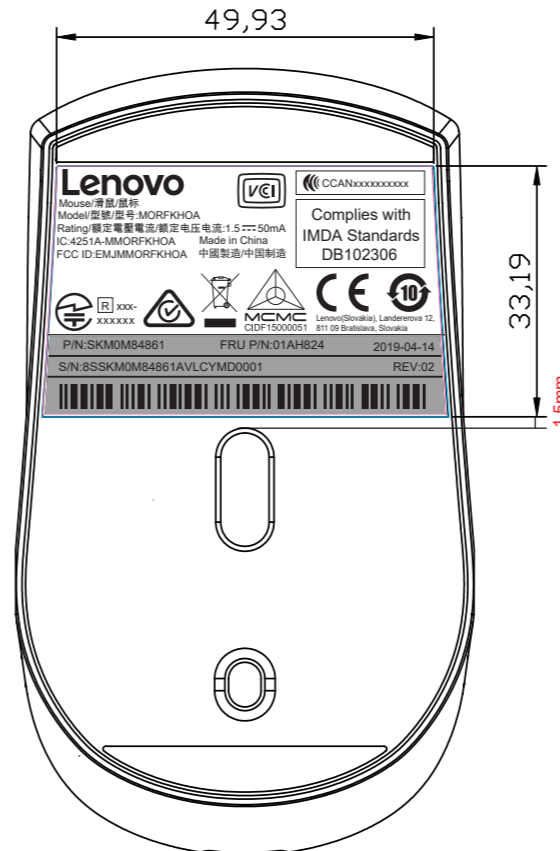

Lenovo Essential Wireless Combo Refresh with BK2535 solution Safety Marking

SN Label →

1:1

Change History:

- 2021/12/23 Wing.Liang 1st draft version
- 2021/12/24 Wing.Liang Update KCC cert. no.