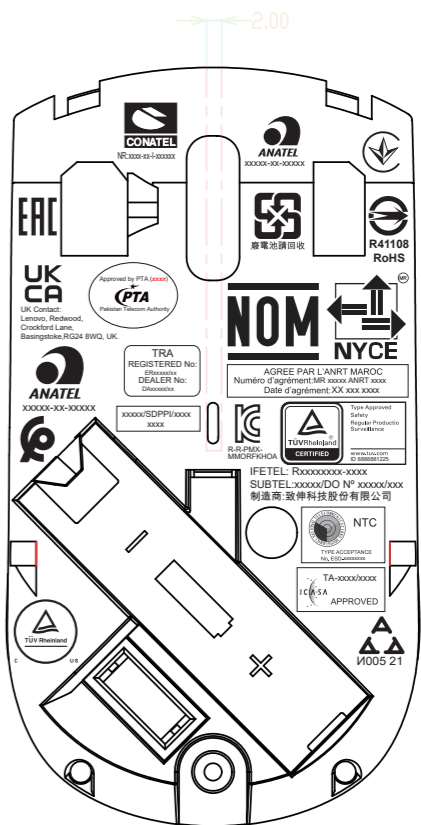

Lenovo Essential Wireless Combo Refresh with BK2535 solution Safety Marking

SN Label →

1:1

Change History:

- 2021/12/23 Wing.Liang 1st draft version
- 2021/12/24 Wing.Liang Update KCC cert. no.