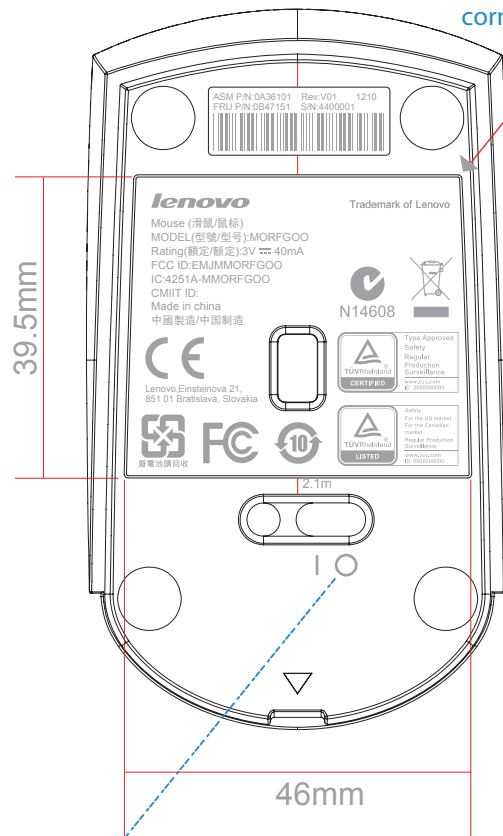

- Raven Black mylar label, recessed (0.3mm)
- Icons and text using Pantone Cool Gray 9C
- Background Raven Black
- Matte Texture

Center sticker on center line of feet

### USB Mouse

Increase radius of all 4 corners to: 1.5mm

### Wireless Mouse

Increase radius of all 4 corners to: 1.5mm

All Pad Printed icons:  
Pantone Cool Gray 9C  
NOTE: we may not need the connect button