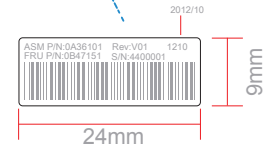

- Raven Black mylar label, recessed (0.3mm)
- Icons and text using Pantone Cool Gray 9C
- Background Raven Black
- Matte Texture

Center sticker on center line of feet

### USB Mouse

Increase radius of all 4 corners to: 1.5mm

### Wireless Mouse

Increase radius of all 4 corners to: 1.5mm

All Pad Printed icons:  
Pantone Cool Gray 9C  
NOTE: we may not need the connect button