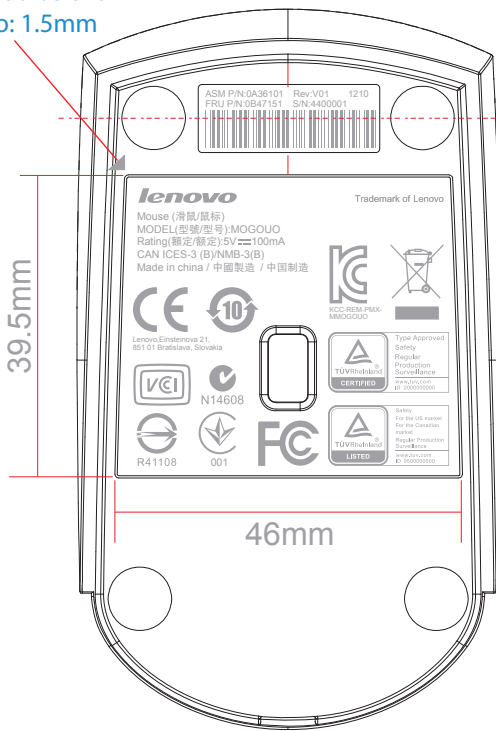

- Raven Black mylar label, recessed (0.3mm)
- Icons and text using Pantone Cool Gray 9C
- Background Raven Black
- Matte Texture

Center sticker on center line of feet

### USB Mouse

Increase radius of all 4 corners to: 1.5mm

### Wireless Mouse

Increase radius of all 4 corners to: 1.5mm

All Pad Printed icons:  
Pantone Cool Gray 9C  
NOTE: we may not need the connect button