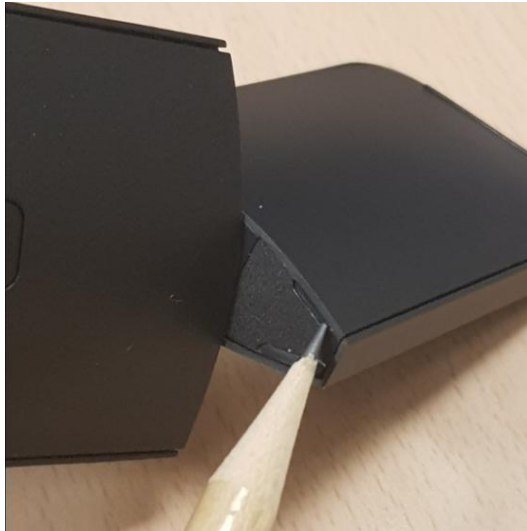

Q1: Where is the agency label? How to open the battery cover?

The agency label is located inside the battery cover. The battery is not replaceable. If user has battery related issue, please contact HP.

1. Rotate the product as shown in the picture below.

2. Pull out the battery cover.

3. The agency label is inside of the product

4. How to close the battery cover
- Place the HP Elite Presenter Mouse in Presenter mode
 - Place the cover in position as shown in the pictures.