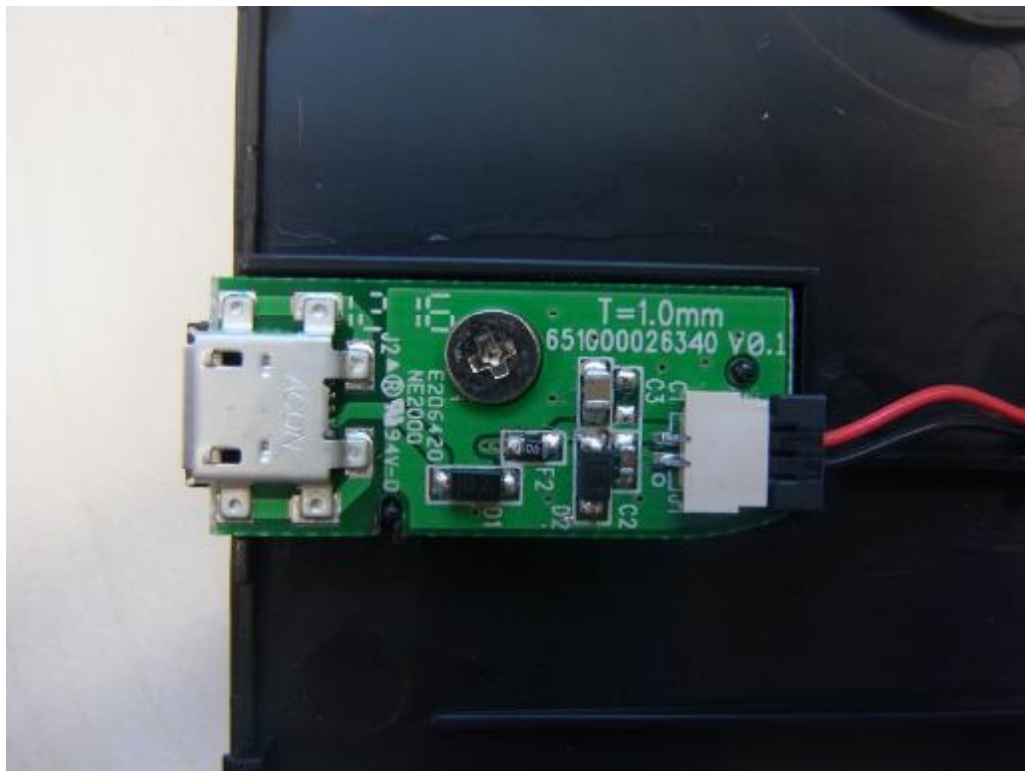

Type Designation:

RF-iCAP23

Internal Photo

Report Number:

17025702 001

Type Designation:

RF-iCAP23

Internal Photo

Report Number:

17025702 001

Type Designation:

RF-iCAP23

Internal Photo

Report Number:

17025702 001

Type Designation: