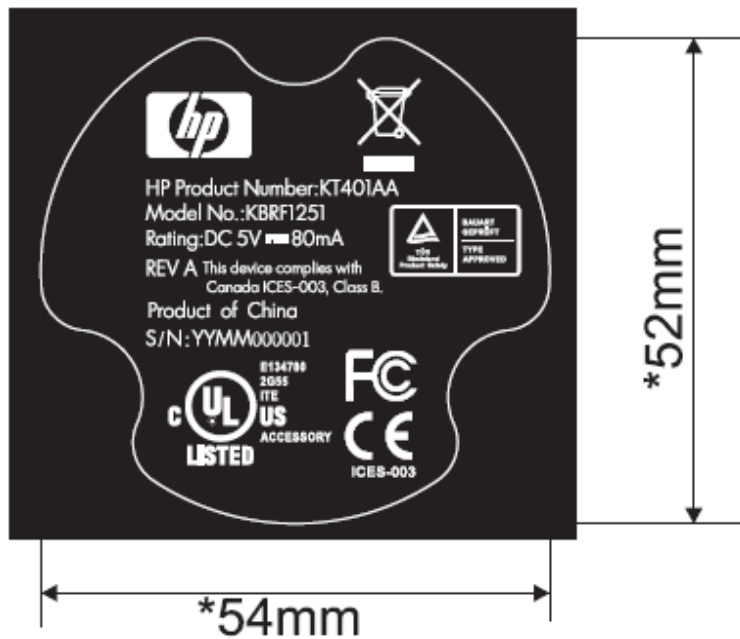

For Receiver:

For Keyboard:

S/N: YY MM 000001

FROM 000001...
 Month
 YEAR (2008=08...)

1:1