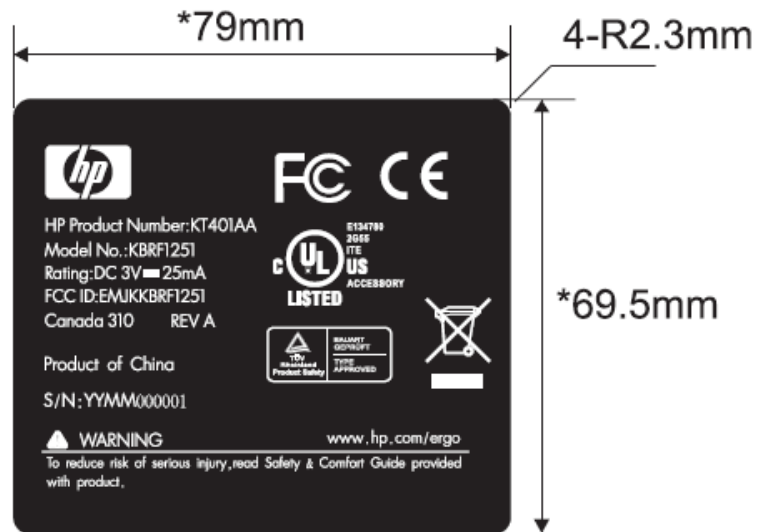

For Receiver:

For Keyboard:

S/N: YY MM 000001

FROM 000001...
 Month
 YEAR (2008=08...)

1:1