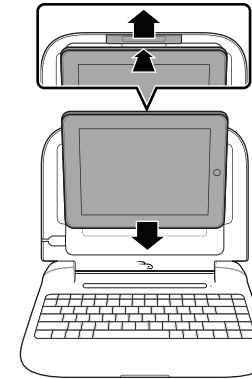

Keyboard

#	Description
1	Home button
2	Search button
3	Select all button
4	Select left button
5	Select right button
6	Copy button
7	Cut button
8	Paste button

#	Description
9	Previous track button
10	Play/Pause button
11	Next track button
12	Mute button
13	Volume down button
14	Volume up button
15	Virtual keyboard button
16	Connect button

Installing the batteries

- 1 Remove the battery cover on the bottom of the iCapsule by pressing the release buttons and sliding off the cover.
- 2 Install the two AA batteries. Make sure that the + and - ends of the batteries match the markings on the battery compartment.
- 3 Replace the battery cover.

Setting up your iCapsule

Landscape mode

- 1 Align and place the iPad onto the panel while pressing up the latch.
- 2 Release the latch to lock the iPad in place.

Portrait mode

- Align and place the iPad onto the gap.