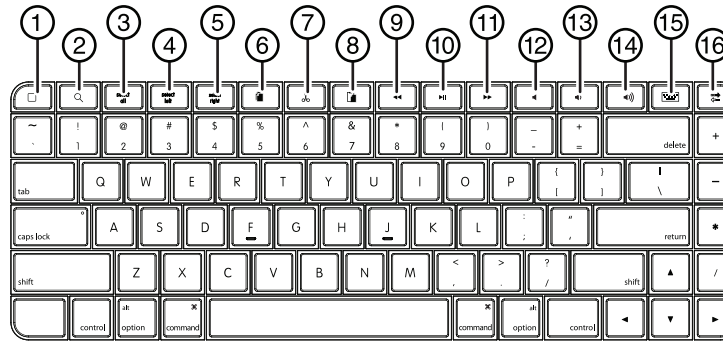

RF-iCAP12 | iCapsule Quick Setup Guide

Package contents

- Keyboard (1)
- AA batteries (2)
- Quick Setup Guide

Features

- 85-key design
- 16 special keys designed for iPad
- Compact design for mobility and saving space
- Low power consumption
- Dual-color status LED indicator

iCapsule open

iCapsule back

#	Component	Description
1	LED indicator	Green - Lights for three seconds when keyboard is turned on Green (flashing) - Pairing Green - Caps lock on Red (flashing) - Low battery indicator
2	Battery compartment	Install batteries here

Keyboard

#	Description
1	Home button
2	Search button
3	Select all button
4	Select left button
5	Select right button
6	Copy button
7	Cut button
8	Paste button

#	Description
9	Previous track button
10	Play/Pause button
11	Next track button
12	Mute button
13	Volume down button
14	Volume up button
15	Virtual keyboard button
16	Connect button

Installing the batteries

- 1 Remove the battery cover on the bottom of the iCapsule by pressing the release buttons and sliding off the cover.
- 2 Install the two AA batteries. Make sure that the + and - ends of the batteries match the markings on the battery compartment.
- 3 Replace the battery cover.