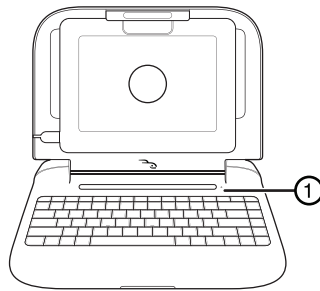

RF-iCAP12 | iCapsule Quick Setup Guide

Package contents

- Keyboard (1)
- AA batteries (2)
- Quick Setup Guide

Features

- 85-key design
- 16 special keys designed for iPad
- Compact design for mobility and saving space
- Low power consumption
- Dual-color status LED indicator

iCapsule open

iCapsule back

#	Component	Description
1	LED indicator	Green - Lights for three seconds when keyboard is turned on Green (flashing) - Pairing Green - Caps lock on Red (flashing) - Low battery indicator
2	Battery compartment	Install batteries here