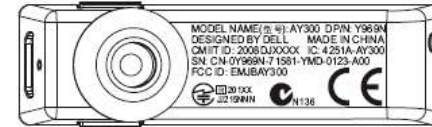

Lay-out  
2:1

Artwork  
1:1

Fonts:  
Arial 4.0 pt