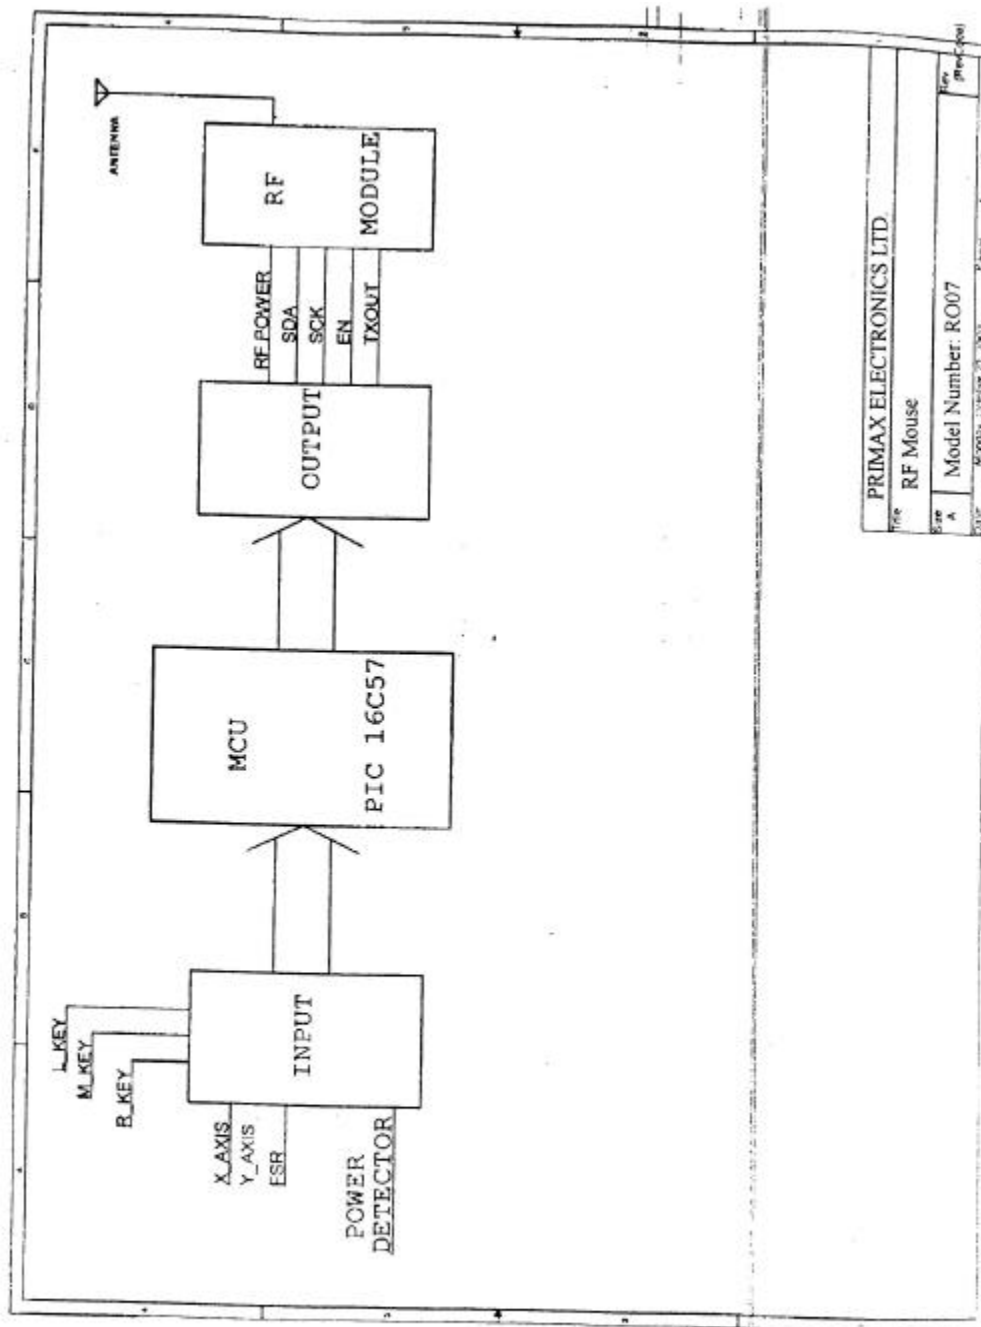

Block Diagram

PRIMAX ELECTRONICS LTD

RF Mouse

Model Number: RO07

Rev: 01

Date: 12/03/2007

Page: 1