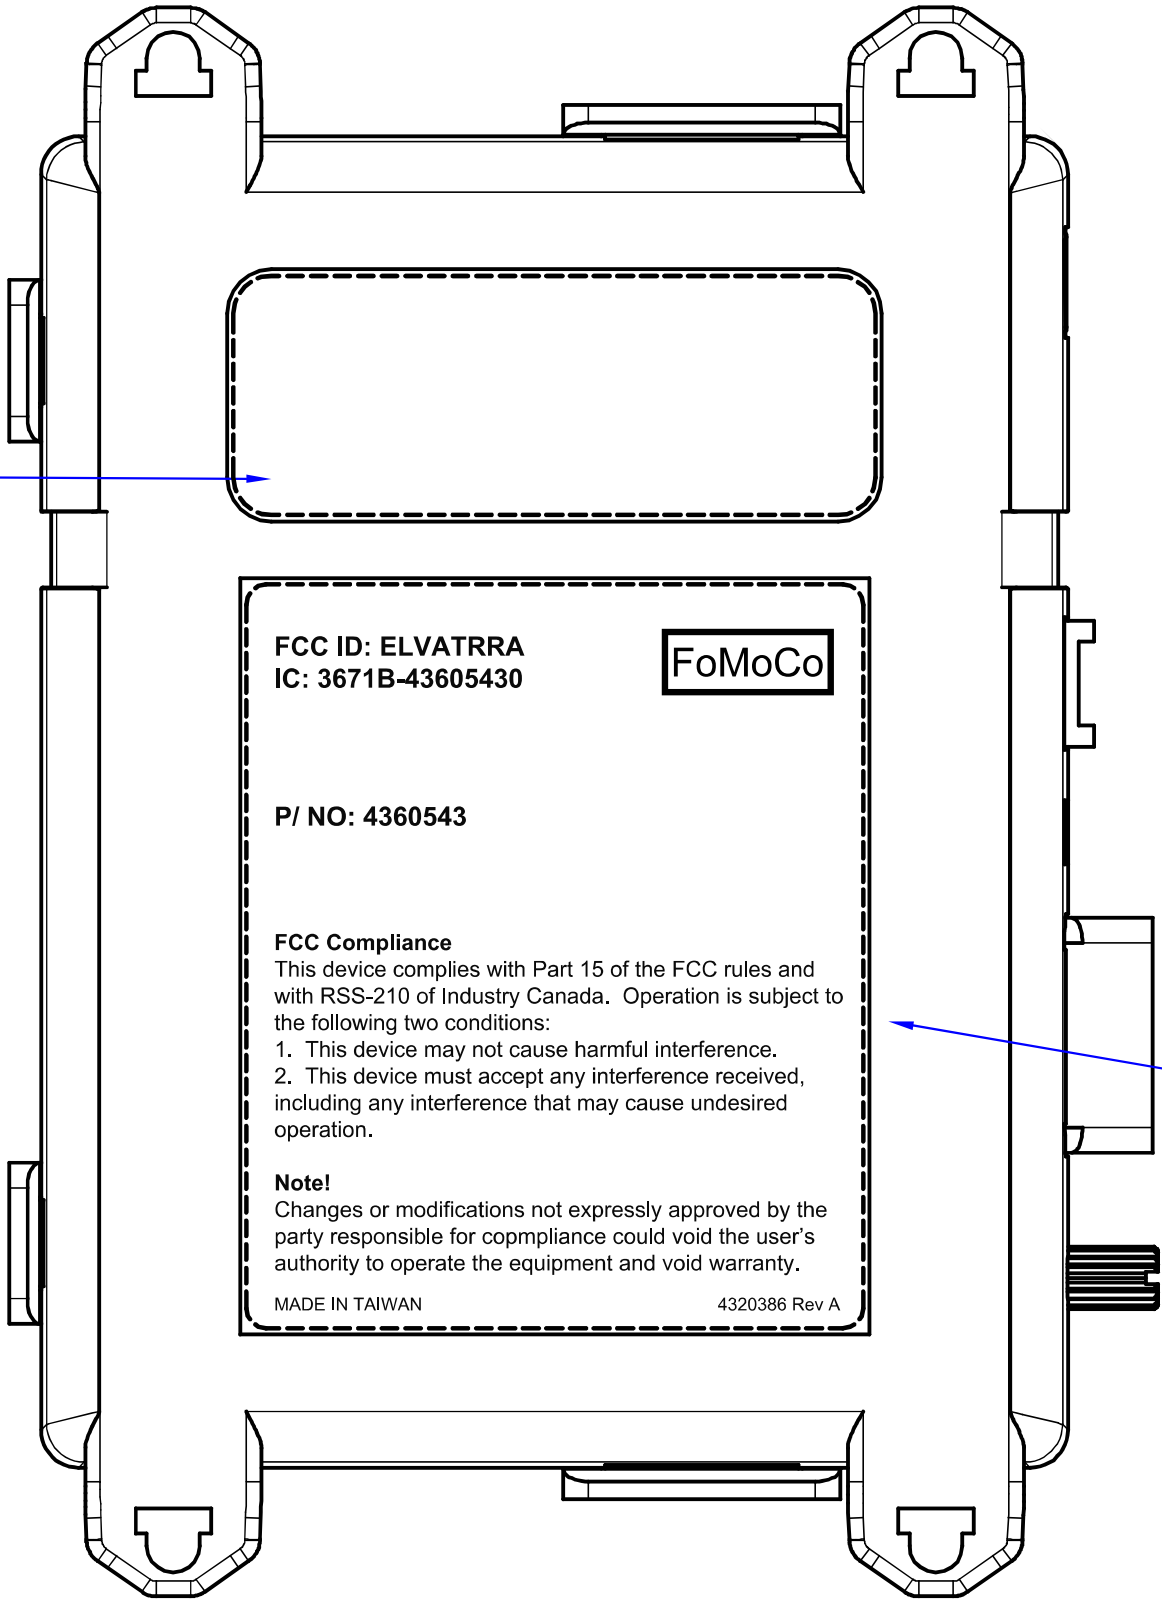

BARCODE LABEL

FCC ID: ELVATRRA  
IC: 3671B-43605430

P/ NO: 4360543

**FCC Compliance**

This device complies with Part 15 of the FCC rules and with RSS-210 of Industry Canada. Operation is subject to the following two conditions:

MADE IN TAIWAN

4320386 Rev A

FCC Label - 4320386 Rev A