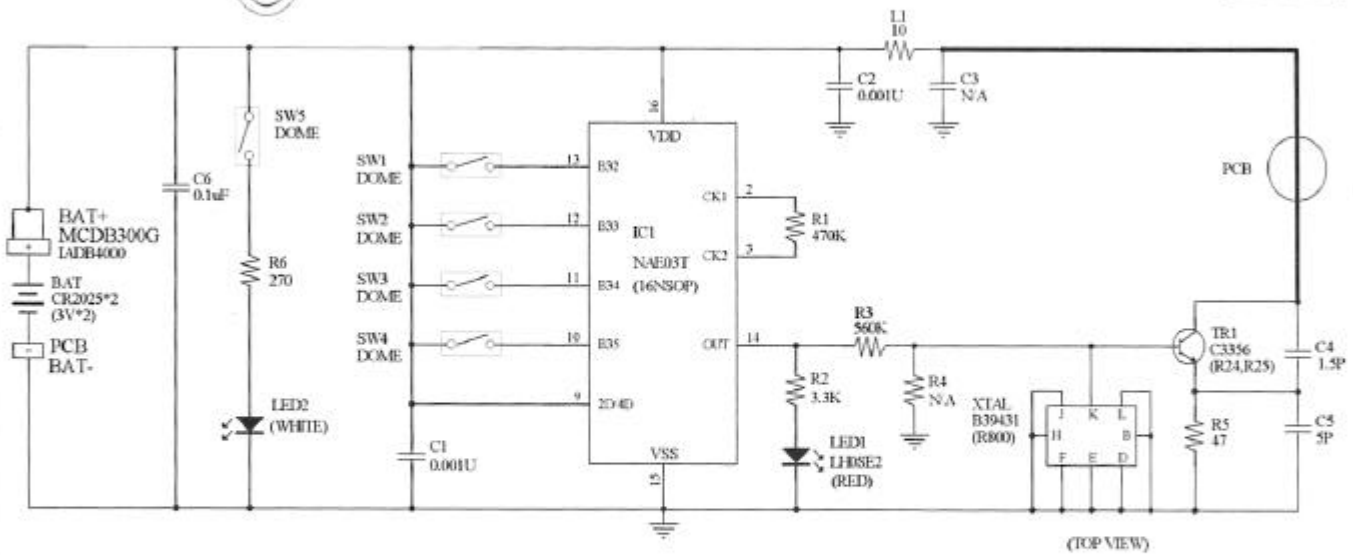

434MHZ

NS1F045A

NUTEK CORPORATION

NAME: ATDL

APPD BY: DATE:

CHK BY: DATE:

DRN BY: SHU/FANG DATE: 2005 03 16

SHEET 1 OF 1 REV: 4